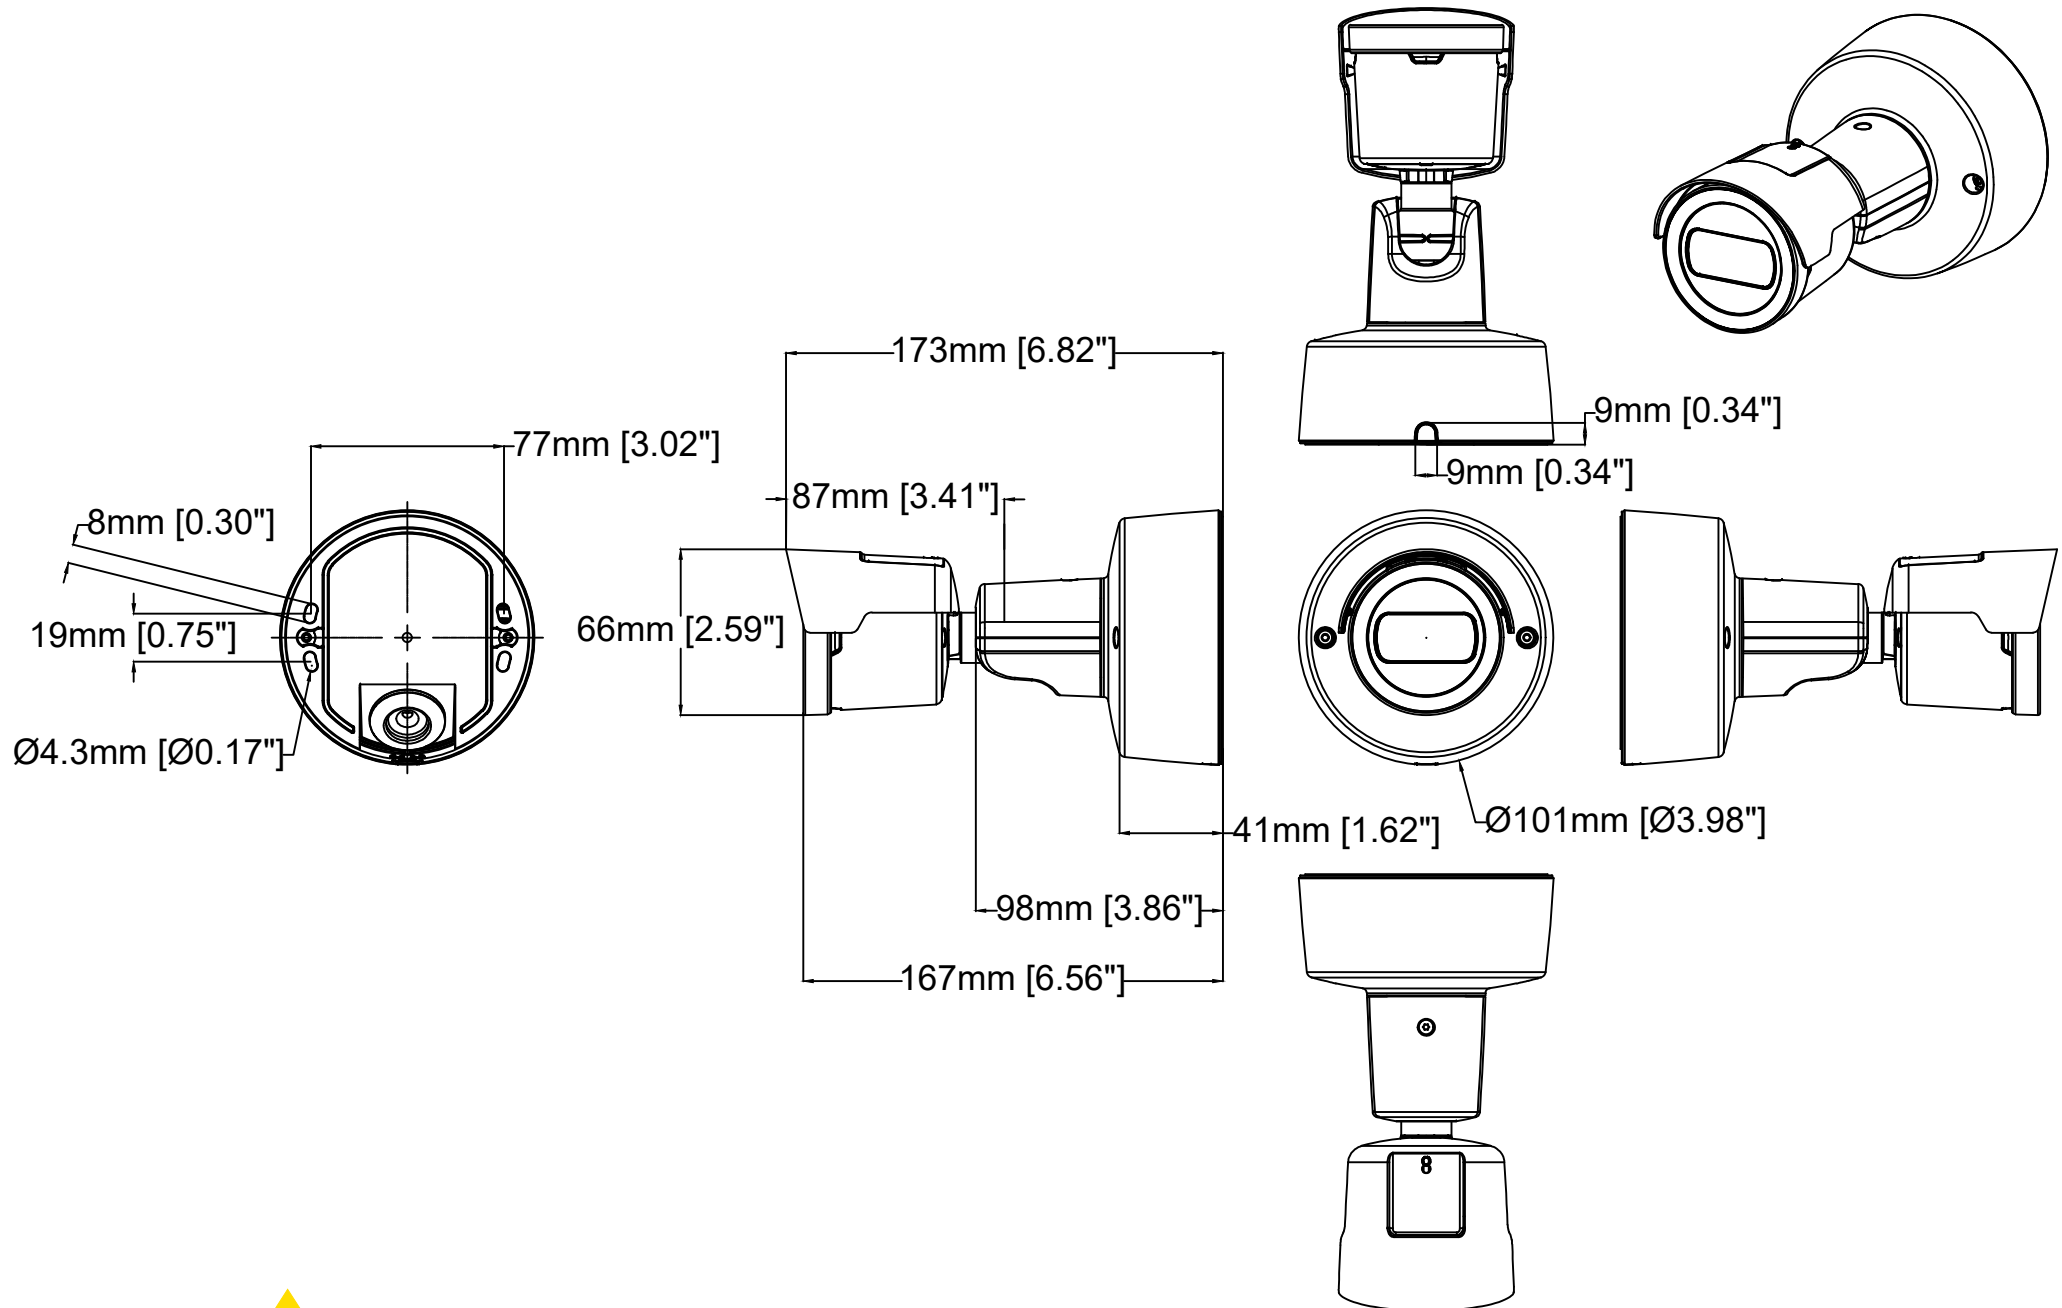

AXIS M2026-LE Mk II Network Camera

Revision	v.03	Revision date	2021-04-14
Paper size	A4	Release date	2017-09-01
Created by	JOT/JSK	Scale	1:3