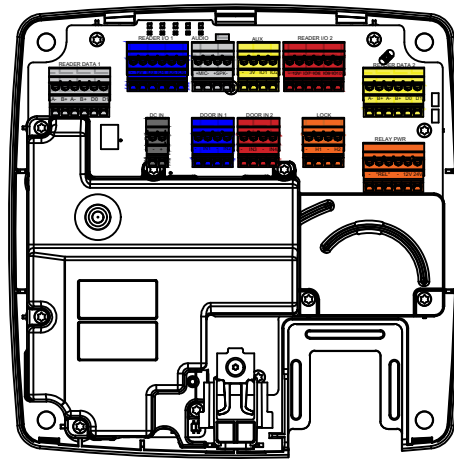

AXIS A1001 Network Door Controller

Revision	v.03	Revision date	2021-07-05
Paper size	A4	Release date	2013-06-03
Created by	MF	Scale	1:3

Revision	v.03	Revision date	2021-07-05
Paper size	A4	Release date	2013-06-03
Created by	MF	Scale	1:3