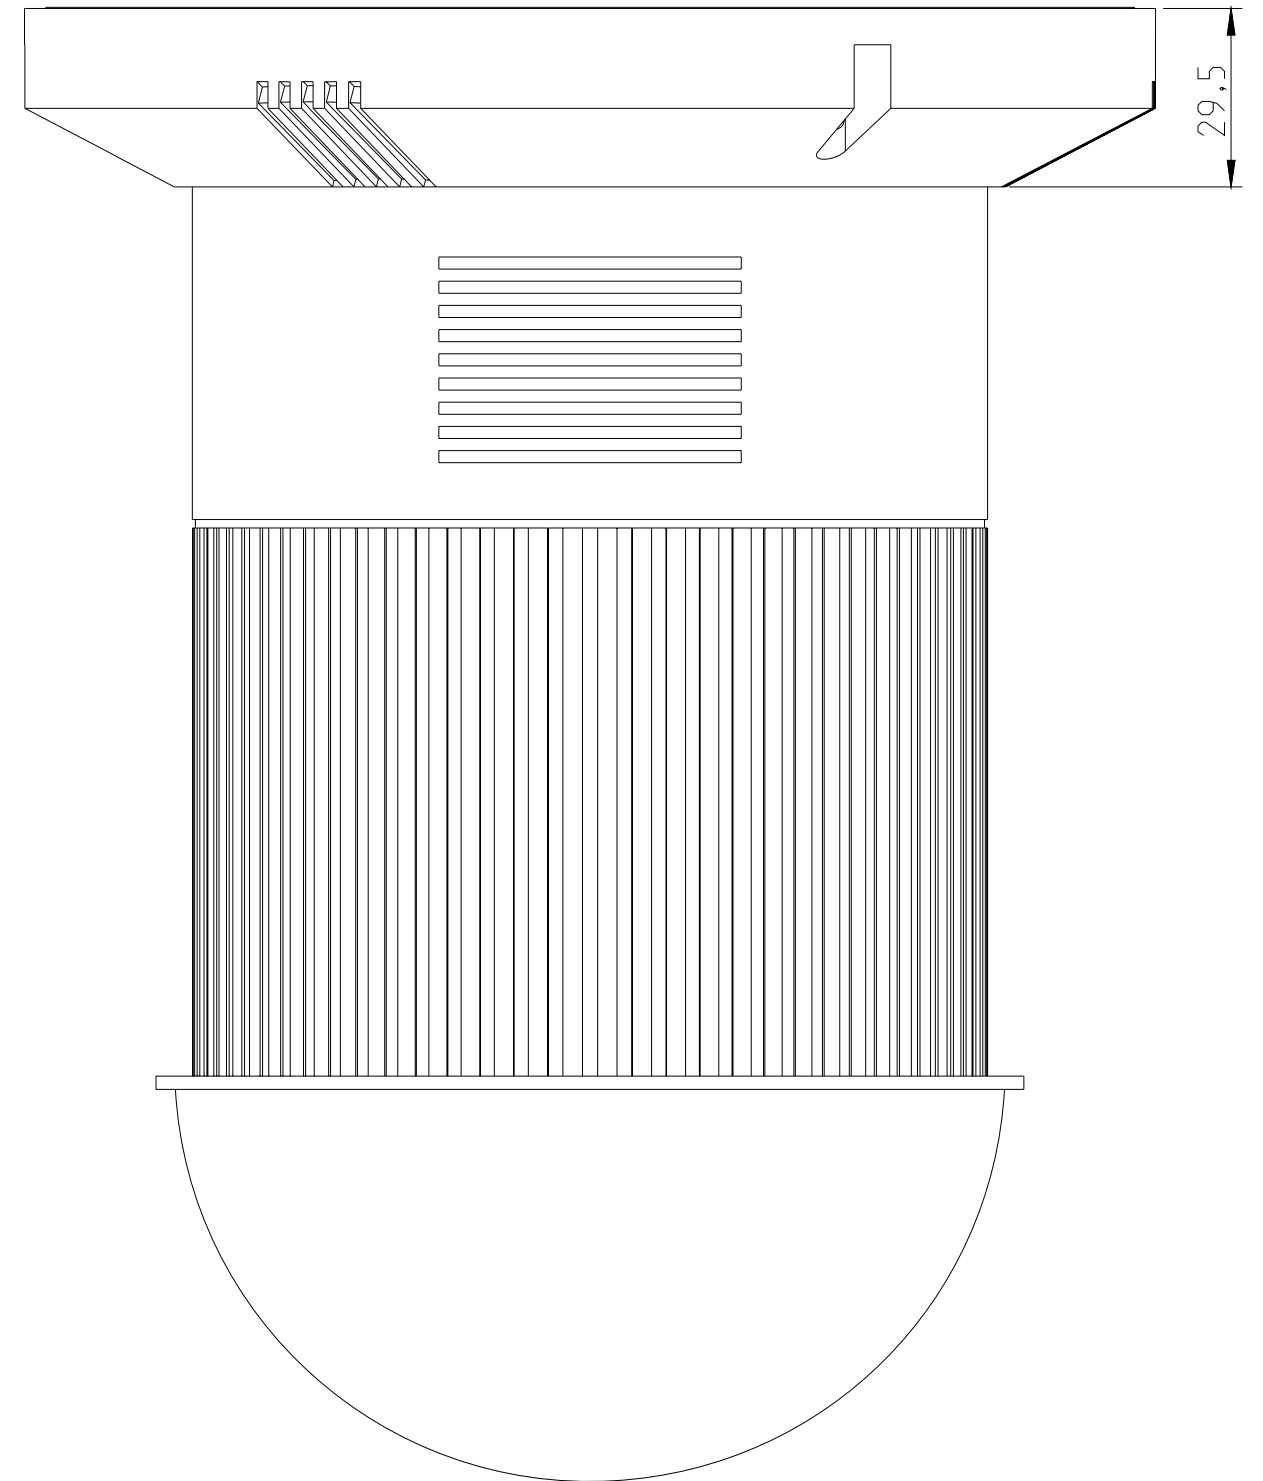

AXIS 231D/232D - Network Dome Camera

2 DEC, 2005

AXIS 231D/232D - Network Dome Camera

2 DEC, 2005

AXIS 231D/232D - Network Dome Camera

2 DEC, 2005