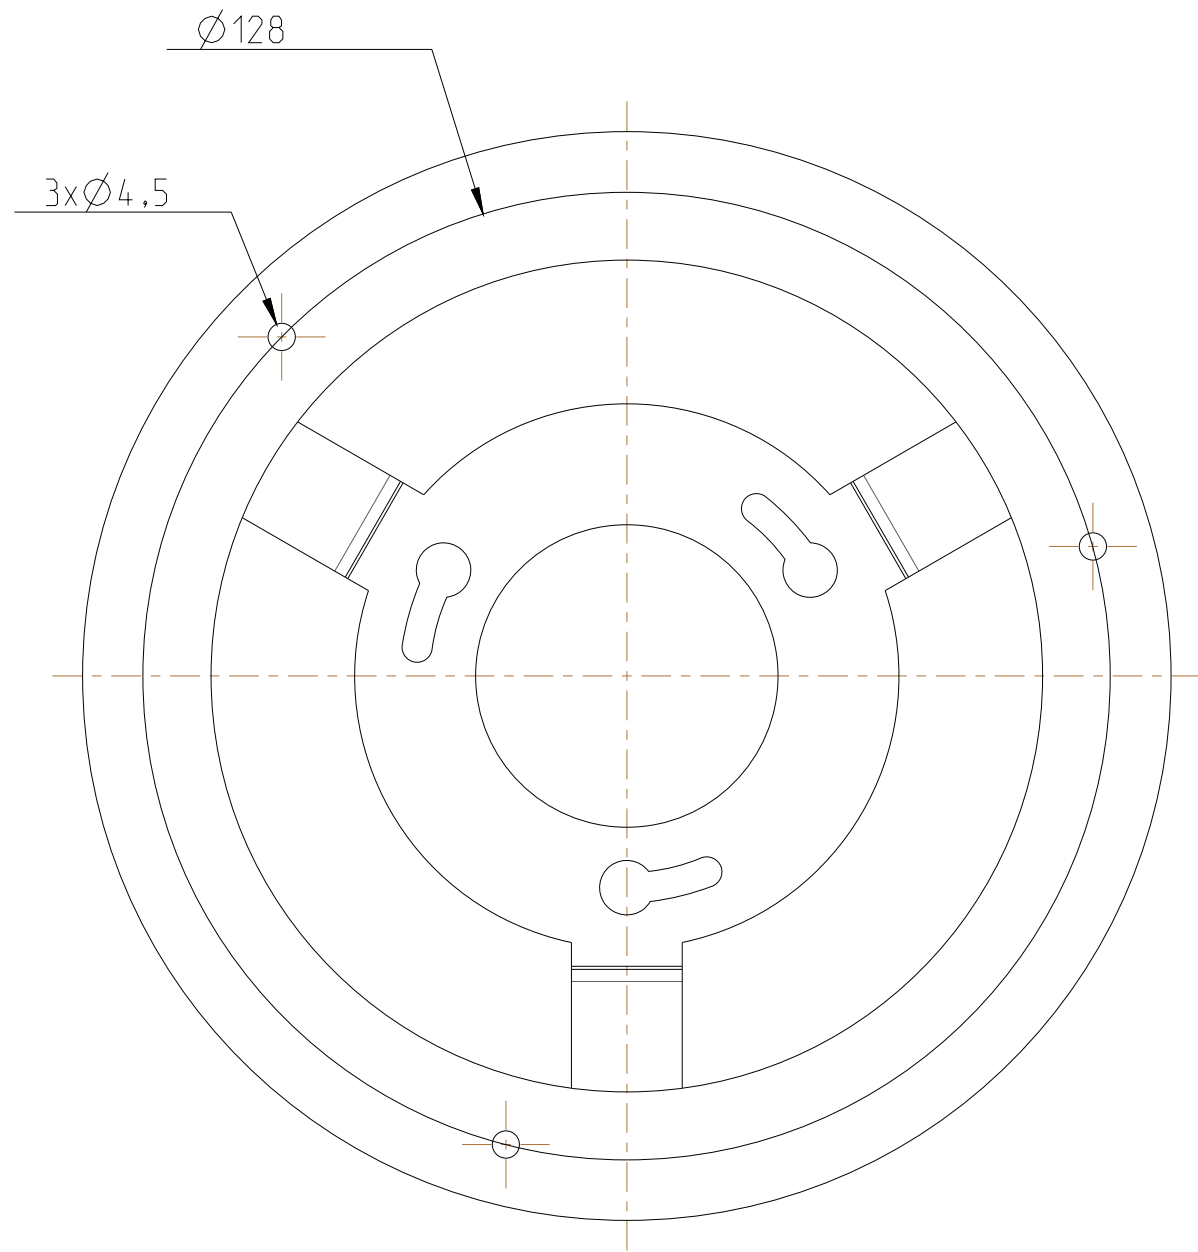

AXIS 231D/232D - Network Dome Camera

2 DEC, 2005

AXIS 231D/232D - Network Dome Camera

2 DEC, 2005

AXIS 231D/232D - Network Dome Camera

2 DEC, 2005