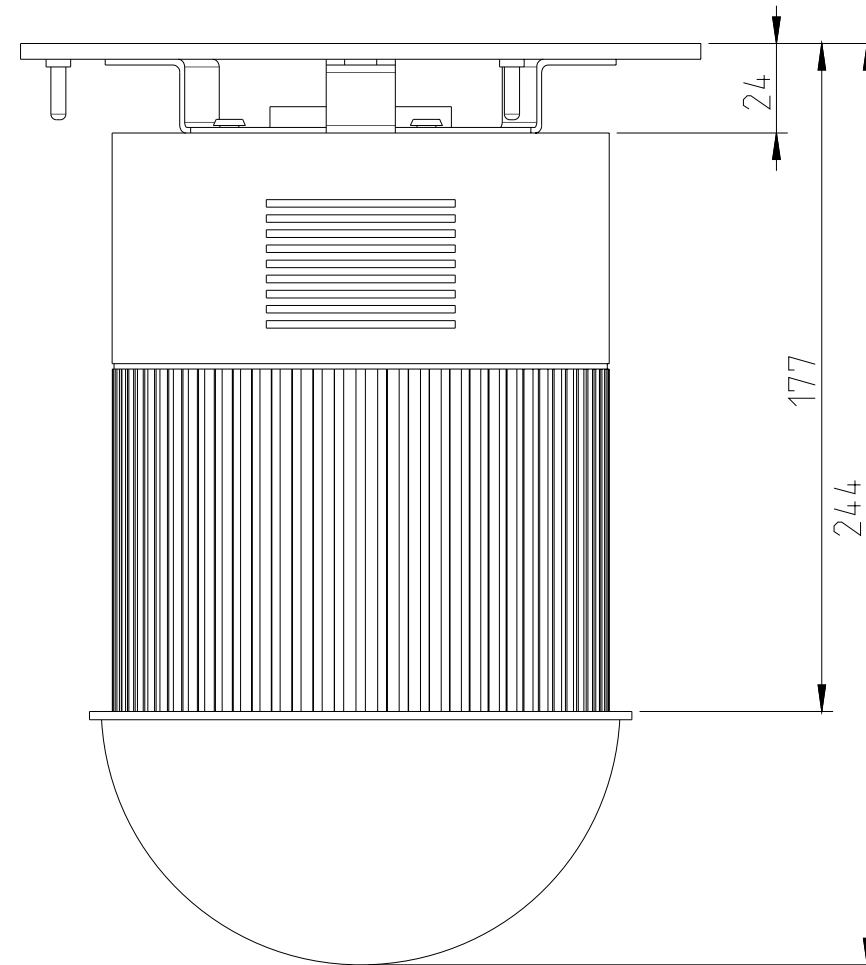

AXIS 231D/232D - Network Dome Camera

2 DEC, 2005

AXIS 231D/232D - Network Dome Camera

2 DEC, 2005

AXIS 231D/232D - Network Dome Camera

2 DEC, 2005