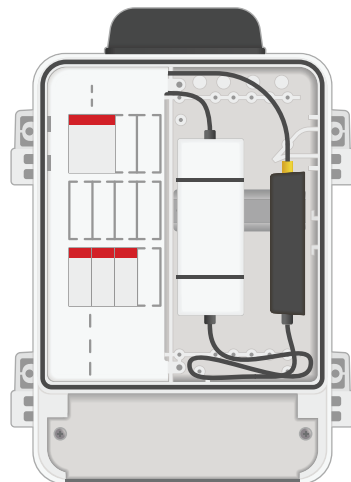

Ideal for temporary installations or installations requiring rapid and flexible deployment, a Sierra Wireless AirLink® 4G/LTE Gateway is contained within the robust AXIS T98A cabinet to which all Axis cameras can be connected.