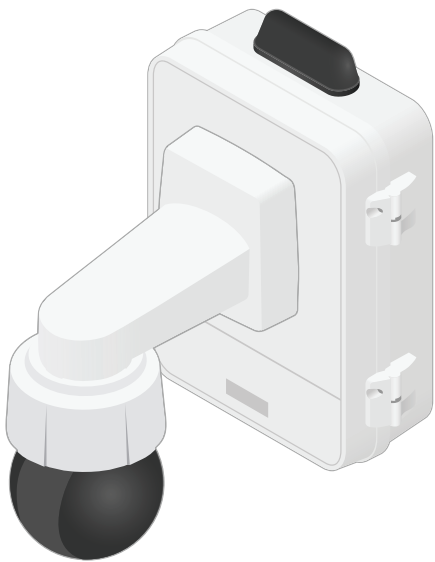

Ideal for temporary installations or installations requiring rapid and flexible deployment, a Sierra Wireless AirLink® 4G/LTE Gateway is contained within the robust AXIS T98A cabinet to which all Axis cameras can be connected.