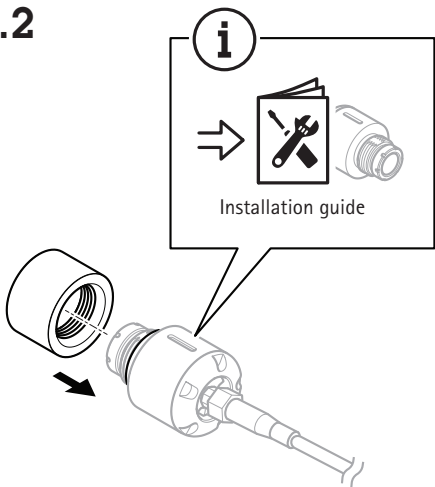

1.2

Installation Guide
AXIS TF1802-RE Lens Protector
AXIS TF1803-RE Lens Protector
© Axis Communications AB, 2024

Ver. 3.0
Date: November, 2024
Part No. 2302904