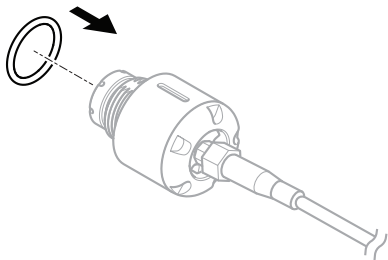

AXIS TF1802-RE Lens Protector
AXIS TF1803-RE Lens Protector

Installation Guide

1.1

i

AXIS TF1802-RE + AXIS F2105-RE/AXIS F2107-RE

AXIS F2107-RE $\approx 25^\circ$ AXIS F2105-RE $\approx 35^\circ$ **i**

AXIS TF1803-RE + AXIS F2135-RE/AXIS F2137-RE