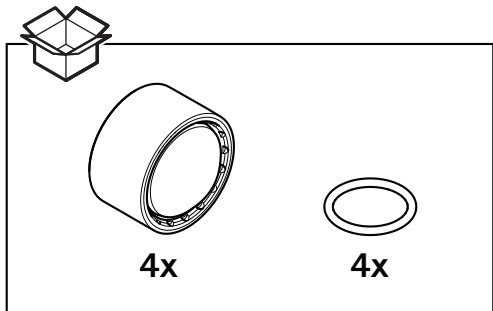

AXIS TF1802-RE Lens Protector
AXIS TF1803-RE Lens Protector

Installation Guide

1.1

i

AXIS TF1802-RE + AXIS F2105-RE/AXIS F2107-RE

AXIS F2107-RE $\approx 25^\circ$ AXIS F2105-RE $\approx 35^\circ$ **i**

AXIS TF1803-RE + AXIS F2135-RE/AXIS F2137-RE