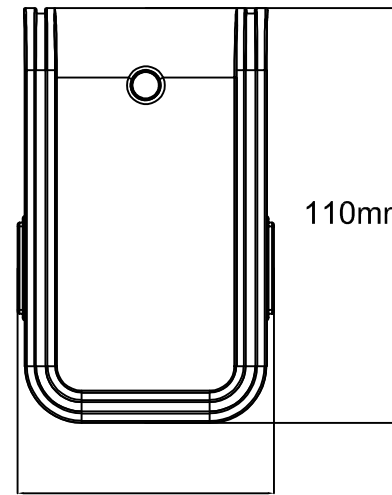

34mm [1.34"]

55mm [2.16"]

110mm [4.32"]

68mm [2.67"]

AXIS T8344 Power On/Off Plug

Revision	v.01	Revision date	2017-11-15
Paper size	A4	Release date	2017-11-30
Created by	JOT	Scale	1:2