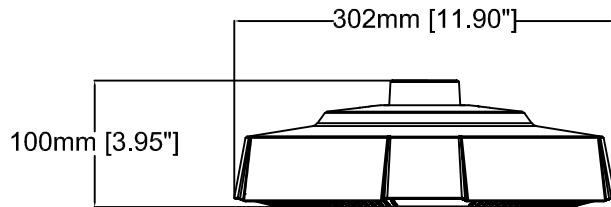

Ø27mm [Ø1.06"]

Ø295mm [Ø11.60"]

# AXIS T94M02D Pendant Kit

Revision	v.01	Revision date	2018-03-28
Paper size	A4	Release date	2016-02-10
Created by	JOT	Scale	1:6