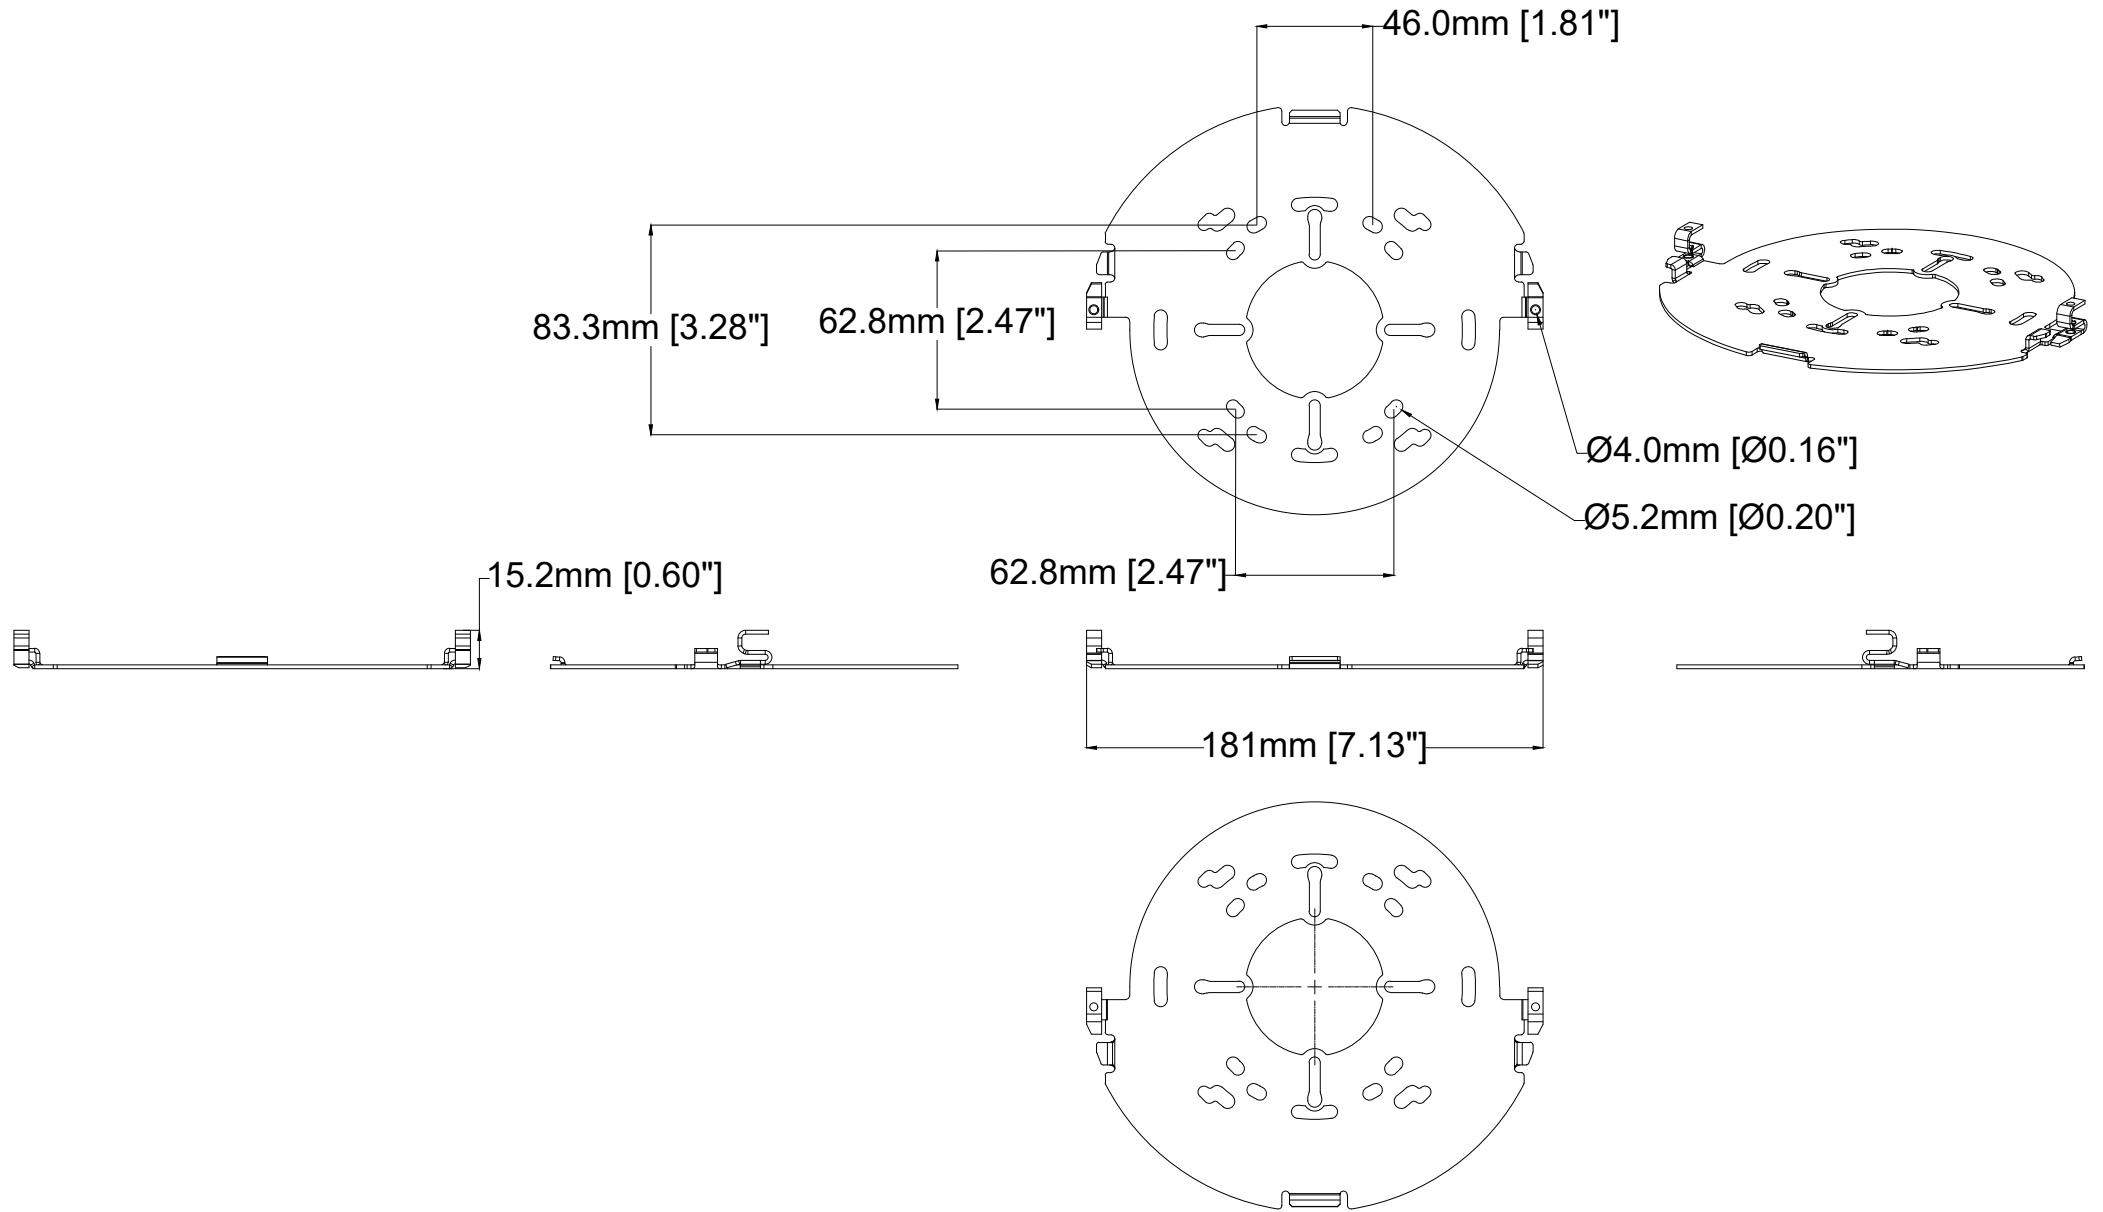

Revision	v.01	Revision date	2023-05-17
Paper size	A4	Release date	2023-05-17
Created by	MS	Scale	1:3

Revision	v.01	Revision date	2023-05-17
Paper size	A4	Release date	2023-05-17
Created by	MS	Scale	1:3