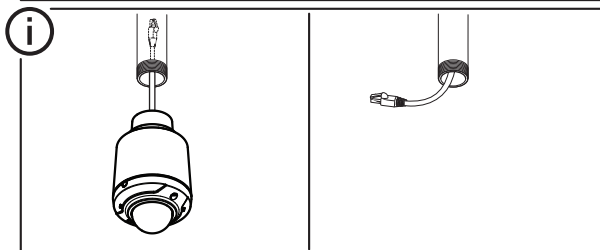

INSTALLATION GUIDE

AXIS T94B01D Pendant Kit for AXIS M3004-V/M3005-V Network Camera

1x

1x

1x

3x

1

2