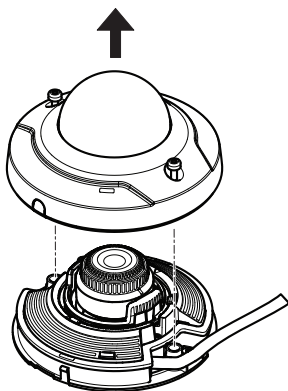

INSTALLATION GUIDE

AXIS T94B01D Pendant Kit for AXIS M3004-V/M3005-V Network Camera

1x

1x

1x

3x

1

2

3

4

5

6

7

8

Installation Guide

AXIS T94B01D Pendant Kit