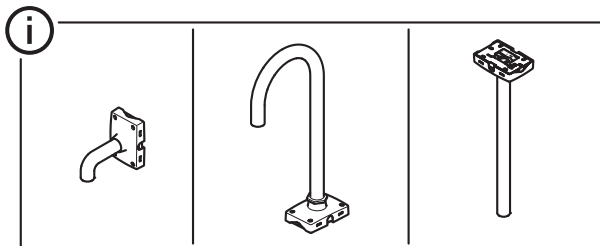

INSTALLATION GUIDE

AXIS T94B01D Pendant Kit for AXIS M3004-V/M3005-V Network Camera

1x

1x

1x

3x

1

2