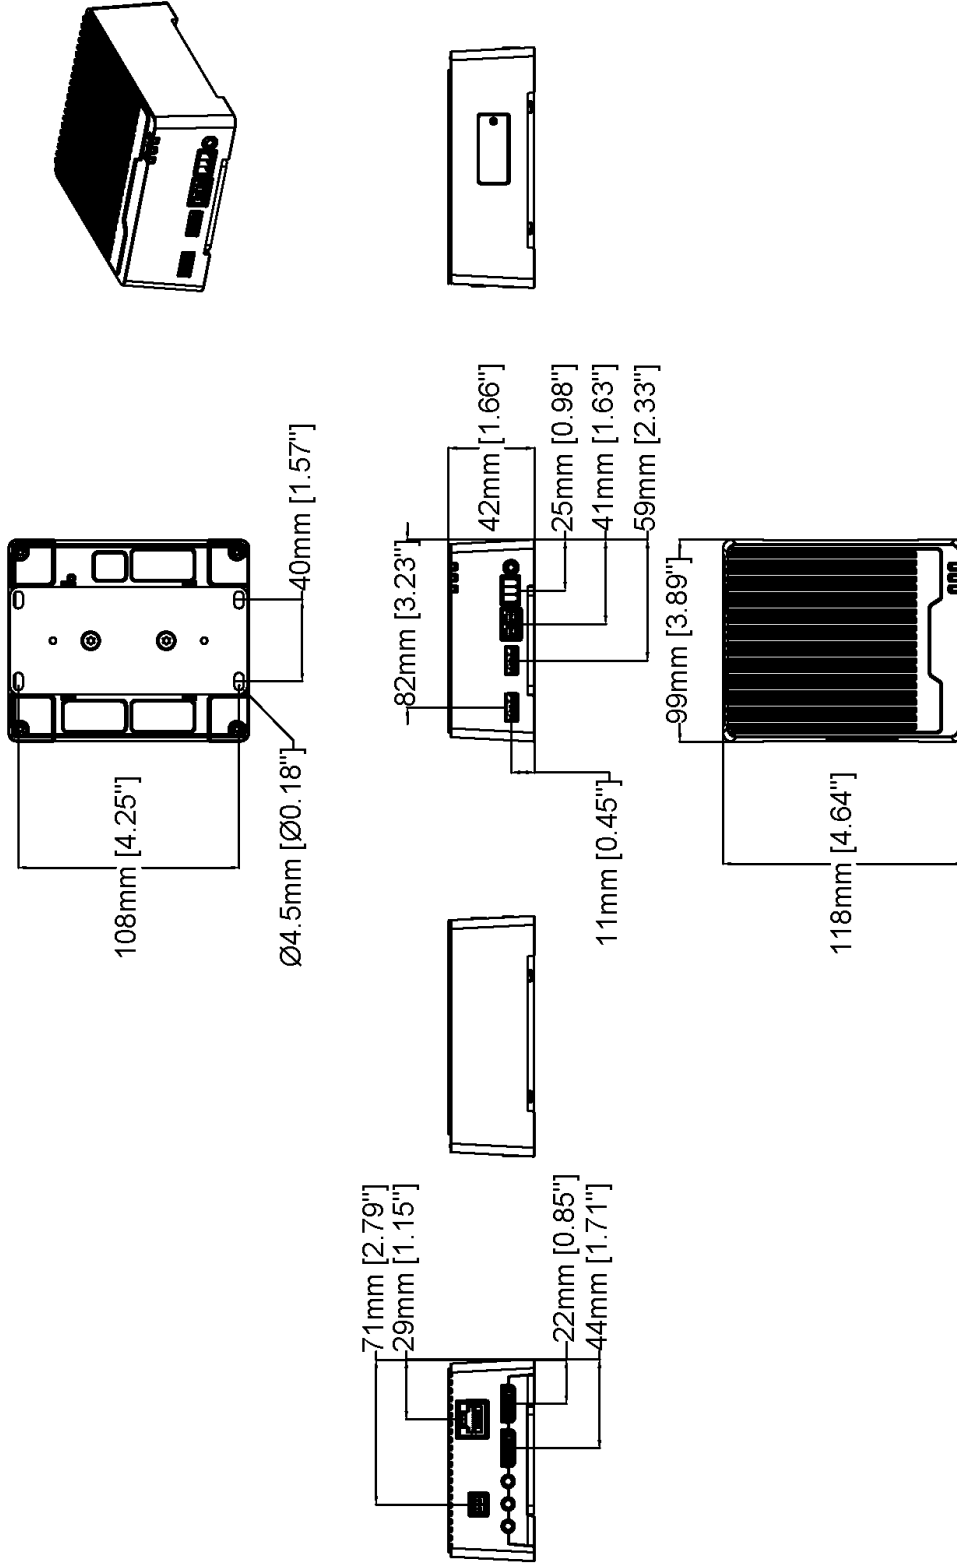

Codici

Disponibile all'indirizzo axis.com/products/axis-w400-body-worn-activation-kit#part-numbers

Disegni quotati

AXIS D3110 Connectivity Hub

Revision	v.01	Revision date	2021-05-31
Paper size	A4	Release date	2021-05-31
Created by	JSK	Scale	1:3

© 2021 Axis Communications

www.axis.com

12mm [0.47"]

9mm [0.37"]

5mm [0.20"]

Ø6mm [Ø0.25"]

20mm [0.80"]

37mm [1.45"]