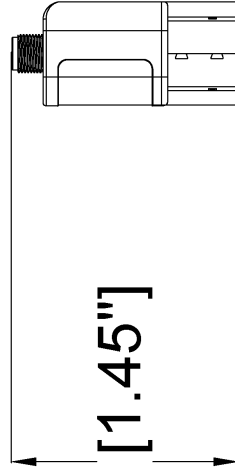

Codici

Disponibile all'indirizzo axis.com/products/axis-w400-body-worn-activation-kit#part-numbers

Disegni quotati

AXIS D3110 Connectivity Hub

Revision	v.01	Revision date	2021-05-31
Paper size	A4	Release date	2021-05-31
Created by	JSK	Scale	1:3

© 2021 Axis Communications

www.axis.com

12mm [0.47"]

9mm [0.37"]

5mm [0.20"]

Ø6mm [Ø0.25"]

20mm [0.80"]

37mm [1.45"]

17mm [0.66"]

www.axis.com

LM842 WiFi 802.11ac / Bluetooth® 5.0 USB Combi Adapter

Revision	v.01	Revision date	2023-10-19
Paper size	A4	Release date	2023-10-19
Created by	MIF	Scale	1:1

© 2023 Axis Communications

Adjustable 360° Swivel
with 3 tilt options.

www.axis.com

LM256 RP SMA Dual Band 2.4GHz and 5.8GHz Antenna

Revision	v.01	Revision date	2023-10-13
Paper size	A4	Release date	2023-10-13
Created by	MF	Scale	1:2