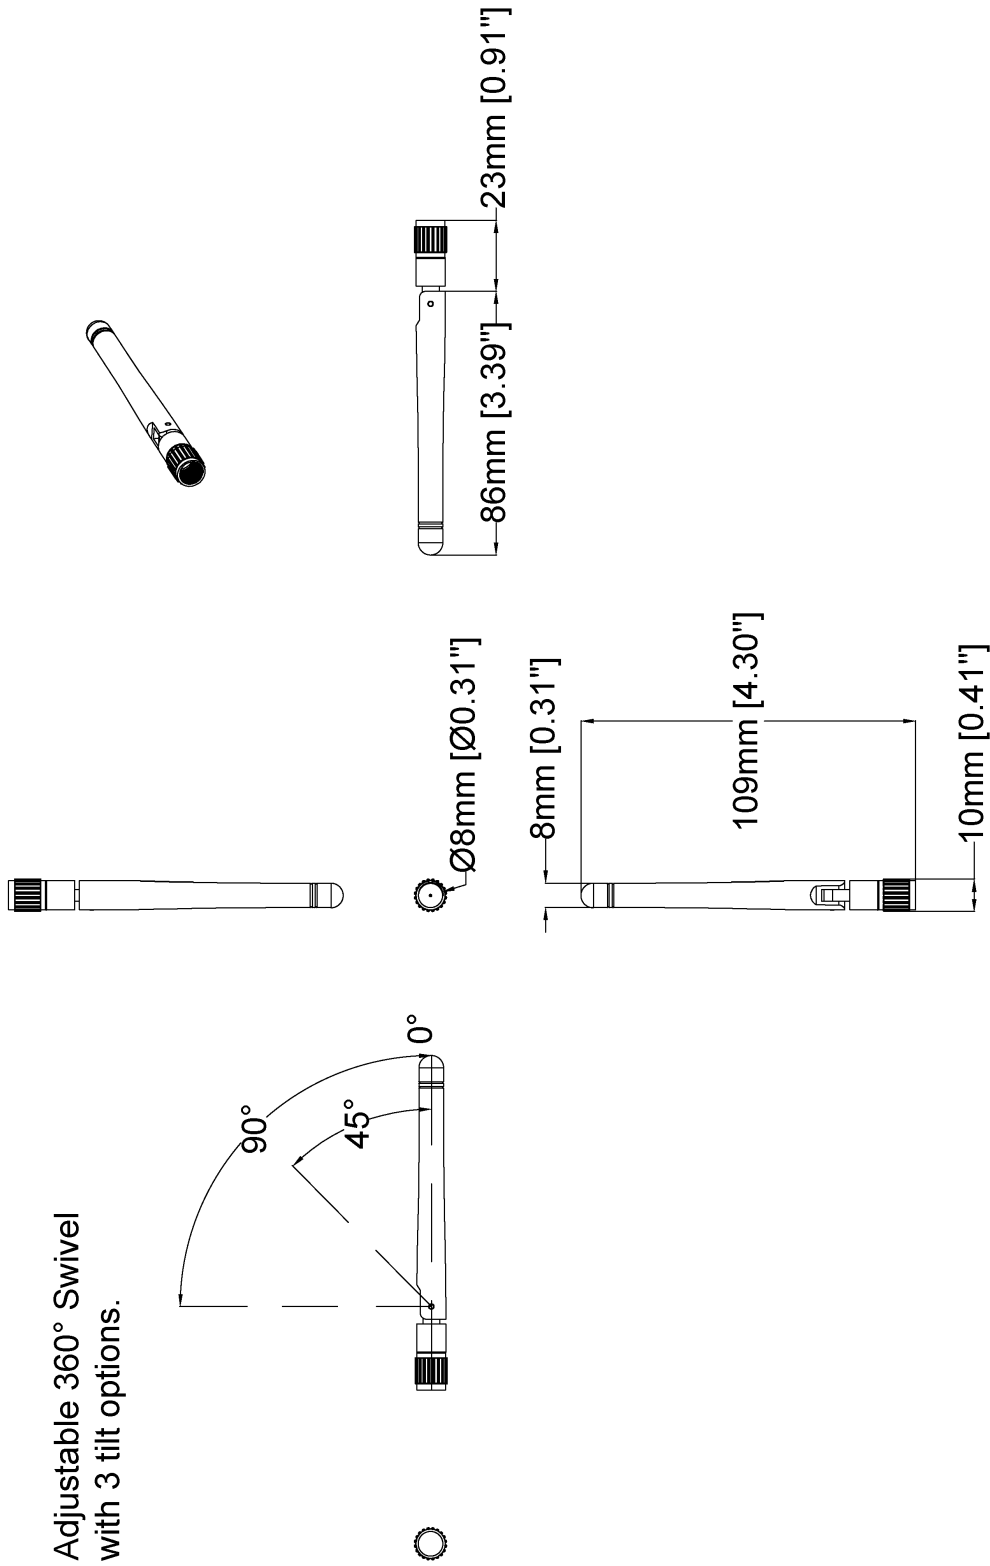

© 2021 Axis Communications

www.axis.com

12mm [0.47"]

9mm [0.37"]

5mm [0.20"]

Ø6mm [Ø0.25"]

20mm [0.80"]

37mm [1.45"]

17mm [0.66"]

www.axis.com

LM842 WiFi 802.11ac / Bluetooth® 5.0 USB Combi Adapter

Revision	v.01	Revision date	2023-10-19
Paper size	A4	Release date	2023-10-19
Created by	MIF	Scale	1:1

© 2023 Axis Communications

Adjustable 360° Swivel
with 3 tilt options.

www.axis.com

LM256 RP SMA Dual Band 2.4GHz and 5.8GHz Antenna

Revision	v.01	Revision date	2023-10-13
Paper size	A4	Release date	2023-10-13
Created by	MF	Scale	1:2