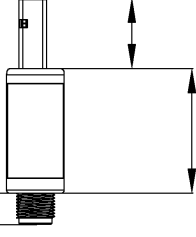

© 2021 Axis Communications

www.axis.com

12mm [0.47"]

9mm [0.37"]

5mm [0.20"]

Ø6mm [Ø0.25"]

20mm [0.80"]

37mm [1.45"]

17mm [0.66"]

www.axis.com

LM842 WiFi 802.11ac / Bluetooth® 5.0 USB Combi Adapter

Revision	v.01	Revision date	2023-10-19
Paper size	A4	Release date	2023-10-19
Created by	MIF	Scale	1:1

© 2023 Axis Communications