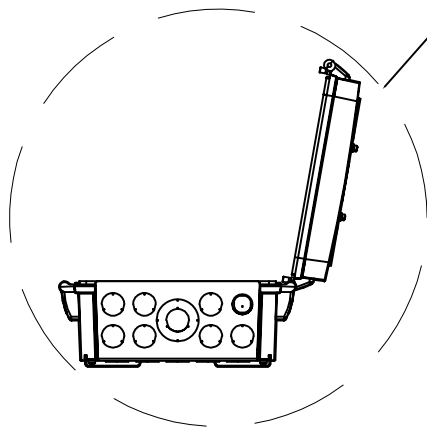

# AXIS T98A17-VE Media Converter Cabinet A

Revision	v.01	Revision date	2017-10-26
Paper size	A4	Release date	2012-06-30
Created by	JOT	Scale	1:8

Cabinet Door, T98A07,  
can be installed on either side of the cabinet.

100°mm

366mm [14.41"]

361mm [14.20"]

95mm [3.73"]

264mm [10.40"]