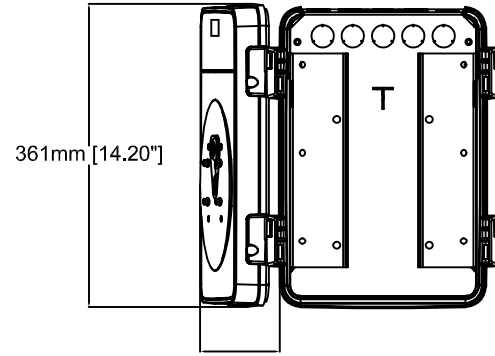

# AXIS T98A17-VE Media Converter Cabinet A

Revision	v.01	Revision date	2017-10-26
Paper size	A4	Release date	2012-06-30
Created by	JOT	Scale	1:8

Cabinet Door, T98A07,  
can be installed on either side of the cabinet.

100°mm

366mm [14.41"]

361mm [14.20"]

95mm [3.73"]

264mm [10.40"]