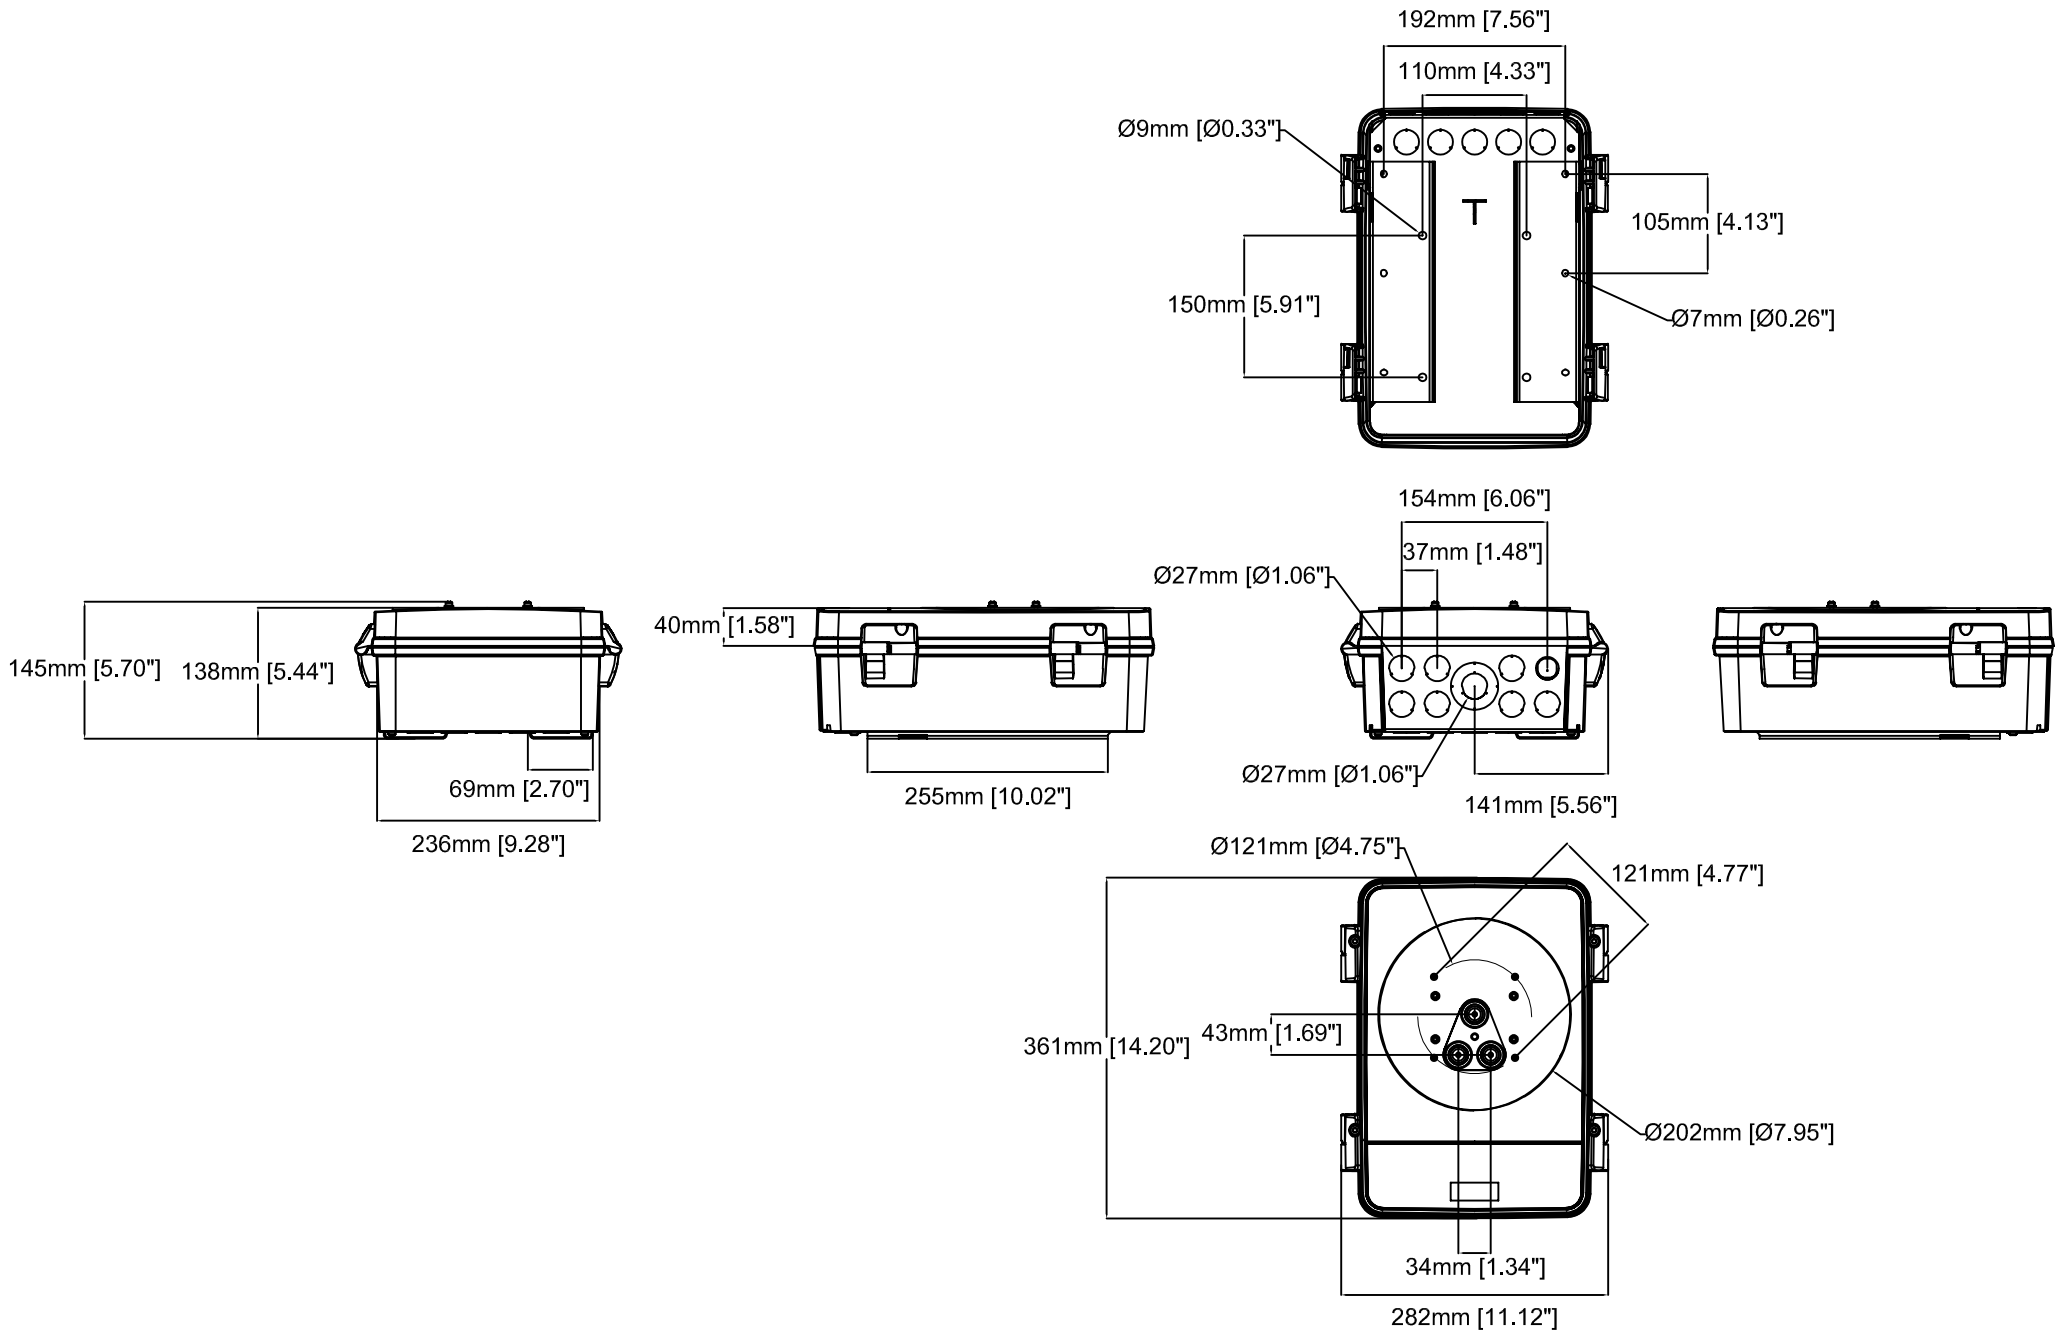

# AXIS T98A17-VE Media Converter Cabinet A

Revision	v.01	Revision date	2017-10-26
Paper size	A4	Release date	2012-06-30
Created by	JOT	Scale	1:5

# AXIS T98A17-VE Media Converter Cabinet A

Revision	v.01	Revision date	2017-10-26
Paper size	A4	Release date	2012-06-30
Created by	JOT	Scale	1:8

Cabinet Door, T98A07,  
can be installed on either side of the cabinet.

100°mm

366mm [14.41"]

361mm [14.20"]

95mm [3.73"]

264mm [10.40"]

# AXIS T98A17-VE Media Converter Cabinet A

Revision	v.01	Revision date	2017-10-26
Paper size	A4	Release date	2012-06-30
Created by	JOT	Scale	1:9