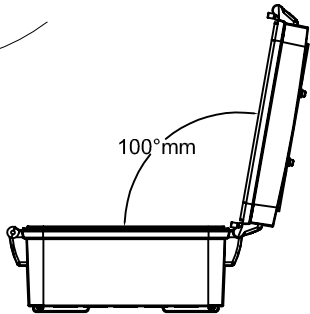

# AXIS T98A17-VE Media Converter Cabinet A

Revision	v.01	Revision date	2017-10-26
Paper size	A4	Release date	2012-06-30
Created by	JOT	Scale	1:5

# AXIS T98A17-VE Media Converter Cabinet A

Revision	v.01	Revision date	2017-10-26
Paper size	A4	Release date	2012-06-30
Created by	JOT	Scale	1:8

Cabinet Door, T98A07,  
can be installed on either side of the cabinet.

100°mm

366mm [14.41"]

361mm [14.20"]

95mm [3.73"]

264mm [10.40"]