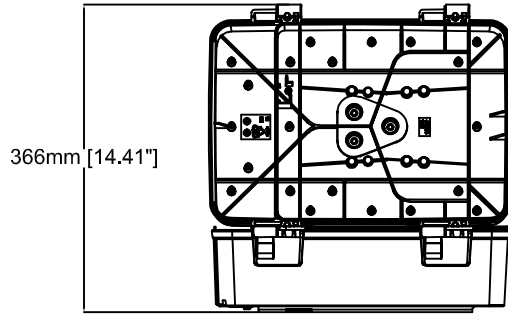

# AXIS T98A17-VE Media Converter Cabinet A

Revision	v.01	Revision date	2017-10-26
Paper size	A4	Release date	2012-06-30
Created by	JOT	Scale	1:8

Cabinet Door, T98A07,  
can be installed on either side of the cabinet.

100°mm

366mm [14.41"]

361mm [14.20"]

95mm [3.73"]

264mm [10.40"]