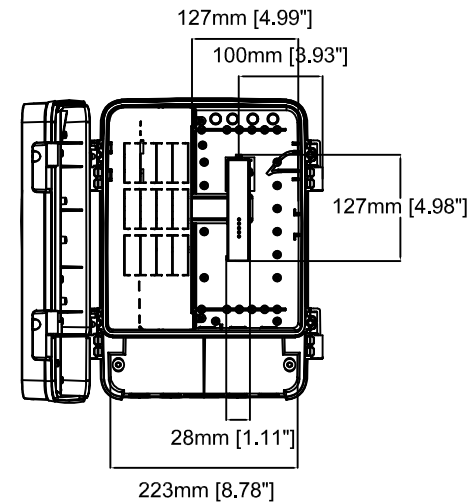

# AXIS T98A17-VE Media Converter Cabinet A

Revision	v.01	Revision date	2017-10-26
Paper size	A4	Release date	2012-06-30
Created by	JOT	Scale	1:8

Cabinet Door, T98A07,  
can be installed on either side of the cabinet.

100°mm

366mm [14.41"]

361mm [14.20"]

95mm [3.73"]

264mm [10.40"]

# AXIS T98A17-VE Media Converter Cabinet A

Revision	v.01	Revision date	2017-10-26
Paper size	A4	Release date	2012-06-30
Created by	JOT	Scale	1:9