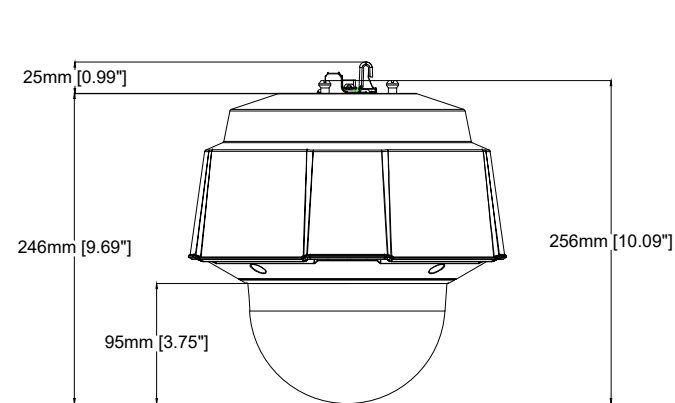

Dimensions include
removable sunshield.

Revision	v.02	Revision date	2023-03-06
Paper size	A4	Release date	2019-09-13
Created by	MF	Scale	1:6