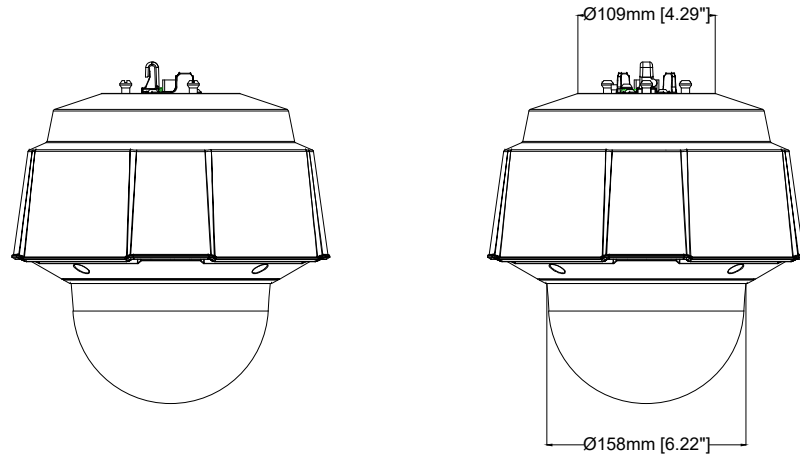

Dimensions include
removable sunshield.

Revision	v.02	Revision date	2023-03-06
Paper size	A4	Release date	2019-09-13
Created by	MF	Scale	1:6