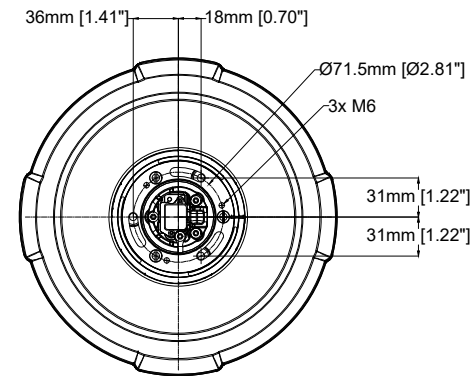

Dimensions include
removable sunshield.

Revision	v.02	Revision date	2023-03-06
Paper size	A4	Release date	2019-09-13
Created by	MF	Scale	1:6