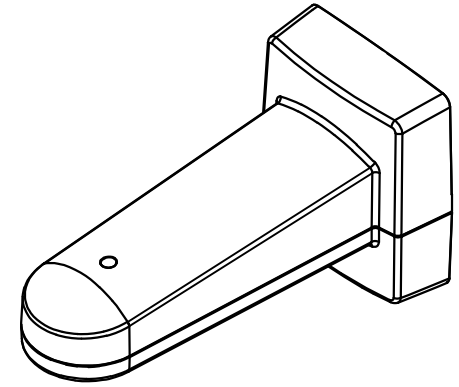

B - B

A - A

AXIS T91G61 Wall Mount

Revision	v.03	Revision date	2024-01-08
Paper size	A4	Release date	2017-03-08
Created by	MS	Scale	1:7