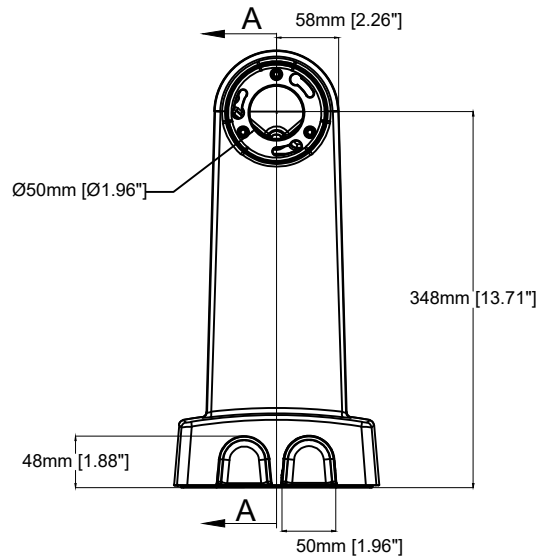

B - B

A - A

AXIS T91G61 Wall Mount

Revision	v.03	Revision date	2024-01-08
Paper size	A4	Release date	2017-03-08
Created by	MS	Scale	1:7