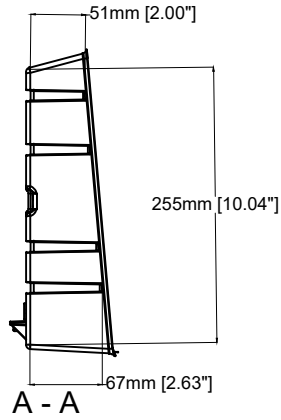

B - B

A - A

AXIS T91G61 Wall Mount

Revision	v.03	Revision date	2024-01-08
Paper size	A4	Release date	2017-03-08
Created by	MS	Scale	1:7