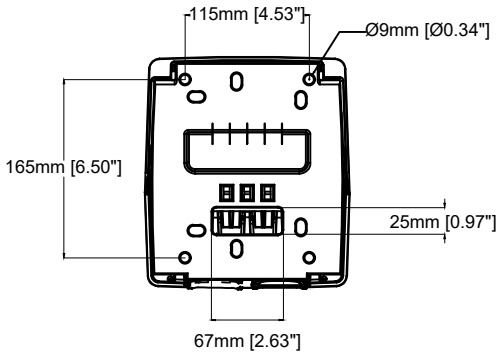

B - B

A - A

AXIS T91G61 Wall Mount

Revision	v.03	Revision date	2024-01-08
Paper size	A4	Release date	2017-03-08
Created by	MS	Scale	1:7