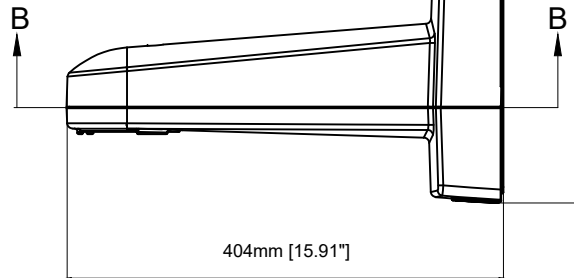

B - B

A - A

AXIS T91G61 Wall Mount

Revision	v.03	Revision date	2024-01-08
Paper size	A4	Release date	2017-03-08
Created by	MS	Scale	1:7