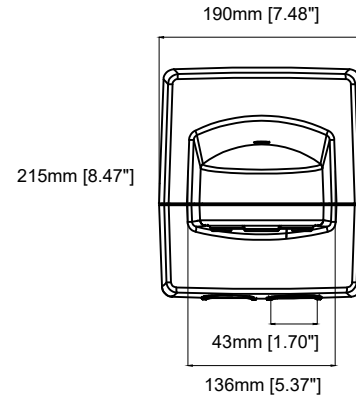

B - B

A - A

AXIS T91G61 Wall Mount

Revision	v.03	Revision date	2024-01-08
Paper size	A4	Release date	2017-03-08
Created by	MS	Scale	1:7