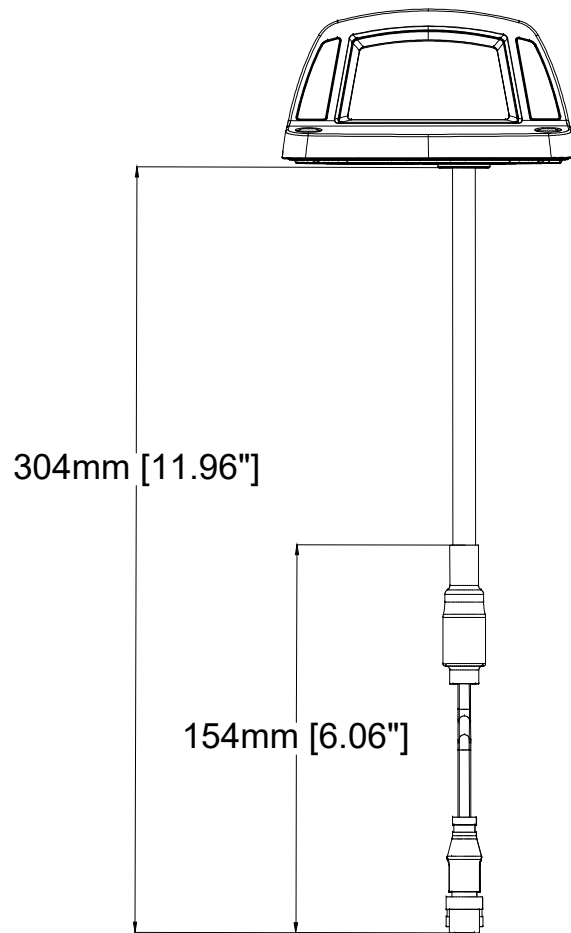

Revision	v.02	Revision date	2023-06-05
Paper size	A4	Release date	2020-09-18
Created by	MS	Scale	1:3