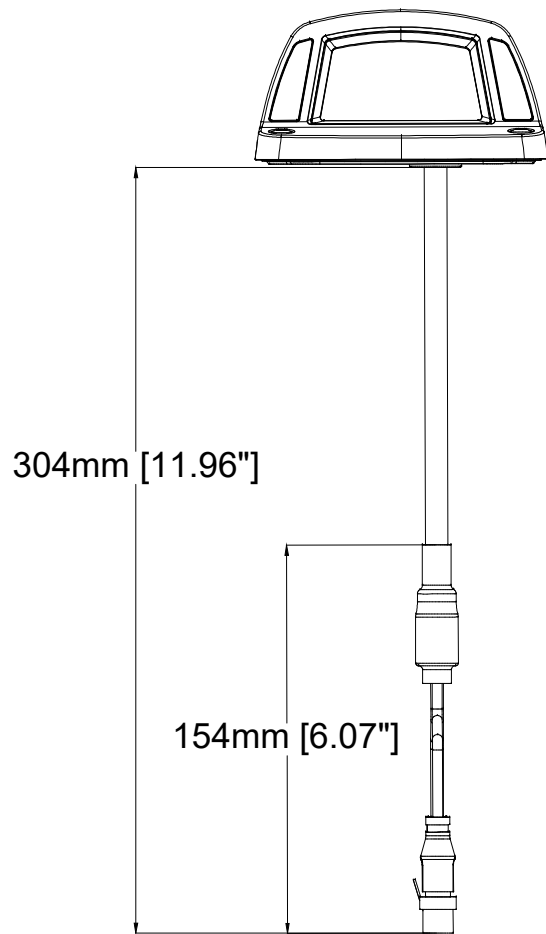

Revision	v.02	Revision date	2023-06-05
Paper size	A4	Release date	2020-09-18
Created by	MS	Scale	1:3