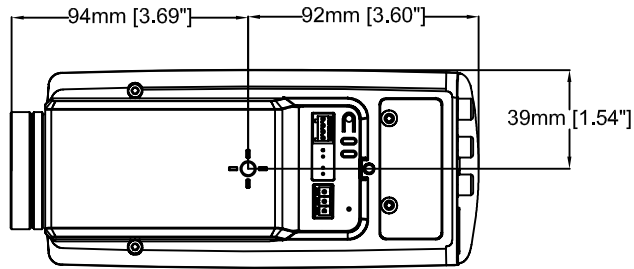

Revision	v.01	Revision date	2017-08-15
Paper size	A4	Release date	2015-07-06
Created by	JOT	Scale	1:2

# AXIS Q1775 Network Camera

Revision	v.01	Revision date	2017-08-15
Paper size	A4	Release date	2015-07-06
Created by	JOT	Scale	1:3

# AXIS T91B21 Stand

Revision	v.01	Revision date	2017-08-15
Paper size	A4	Release date	2015-07-06
Created by	JOT	Scale	1:3