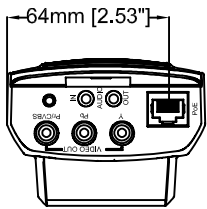

# AXIS Q1775 Network Camera

Revision	v.01	Revision date	2017-08-15
Paper size	A4	Release date	2015-07-06
Created by	JOT	Scale	1:3

# AXIS T91B21 Stand

Revision	v.01	Revision date	2017-08-15
Paper size	A4	Release date	2015-07-06
Created by	JOT	Scale	1:3