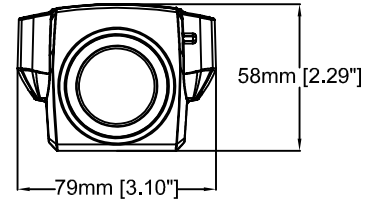

Revision	v.01	Revision date	2017-08-15
Paper size	A4	Release date	2015-07-06
Created by	JOT	Scale	1:2

# AXIS Q1775 Network Camera

Revision	v.01	Revision date	2017-08-15
Paper size	A4	Release date	2015-07-06
Created by	JOT	Scale	1:3

# AXIS T91B21 Stand

Revision	v.01	Revision date	2017-08-15
Paper size	A4	Release date	2015-07-06
Created by	JOT	Scale	1:3