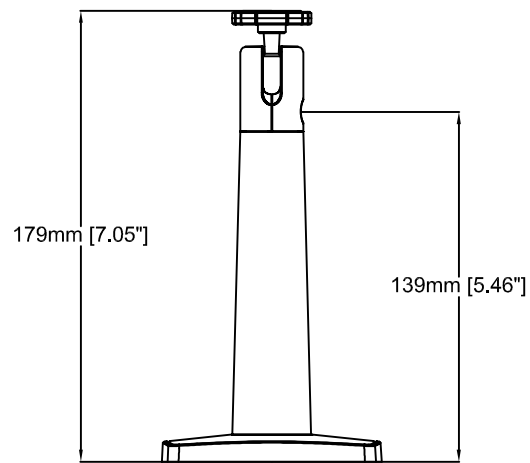

Revision	v.01	Revision date	2017-08-15
Paper size	A4	Release date	2015-07-06
Created by	JOT	Scale	1:2

# AXIS Q1775 Network Camera

Revision	v.01	Revision date	2017-08-15
Paper size	A4	Release date	2015-07-06
Created by	JOT	Scale	1:3

# AXIS T91B21 Stand

Revision	v.01	Revision date	2017-08-15
Paper size	A4	Release date	2015-07-06
Created by	JOT	Scale	1:3