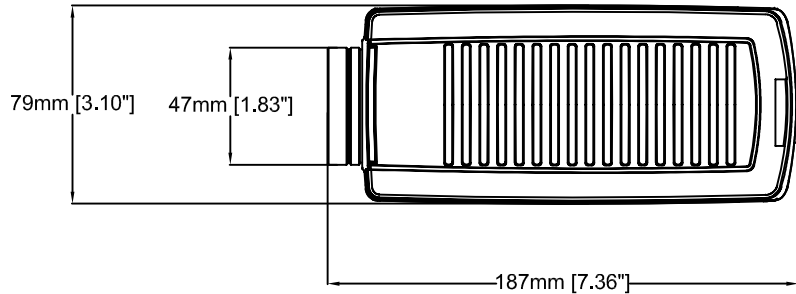

Revision	v.01	Revision date	2017-08-15
Paper size	A4	Release date	2015-07-06
Created by	JOT	Scale	1:2

# AXIS Q1775 Network Camera

Revision	v.01	Revision date	2017-08-15
Paper size	A4	Release date	2015-07-06
Created by	JOT	Scale	1:3