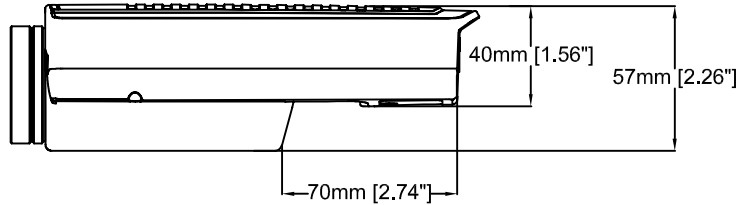

Revision	v.01	Revision date	2017-08-15
Paper size	A4	Release date	2015-07-06
Created by	JOT	Scale	1:2

# AXIS Q1775 Network Camera

Revision	v.01	Revision date	2017-08-15
Paper size	A4	Release date	2015-07-06
Created by	JOT	Scale	1:3