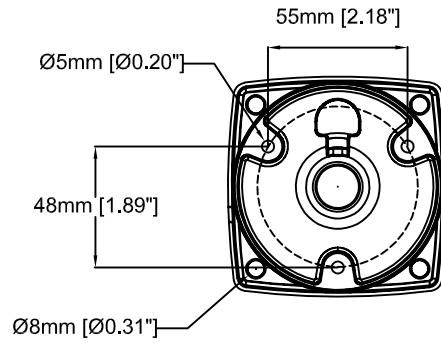

# AXIS Q1775 Network Camera

Revision	v.01	Revision date	2017-08-15
Paper size	A4	Release date	2015-07-06
Created by	JOT	Scale	1:3

# AXIS T91B21 Stand

Revision	v.01	Revision date	2017-08-15
Paper size	A4	Release date	2015-07-06
Created by	JOT	Scale	1:3