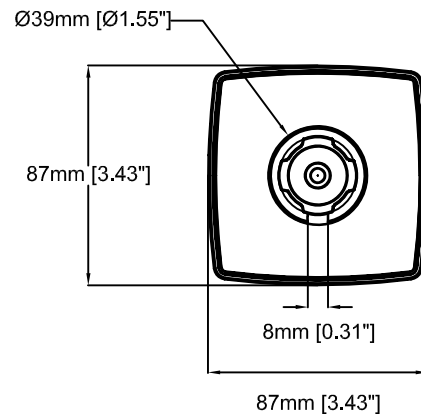

Revision	v.01	Revision date	2017-08-15
Paper size	A4	Release date	2015-07-06
Created by	JOT	Scale	1:2

# AXIS Q1775 Network Camera

Revision	v.01	Revision date	2017-08-15
Paper size	A4	Release date	2015-07-06
Created by	JOT	Scale	1:3

# AXIS T91B21 Stand

Revision	v.01	Revision date	2017-08-15
Paper size	A4	Release date	2015-07-06
Created by	JOT	Scale	1:3