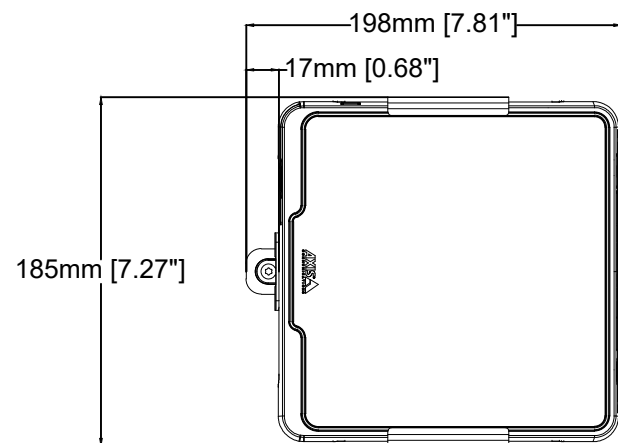

27mm [1.05"]
 57mm [2.23"]

AXIS W800 System Controller

Revision	v.01	Revision date	2019-05-10
Paper size	A4	Release date	2019-05-10
Created by	JSK	Scale	1:5