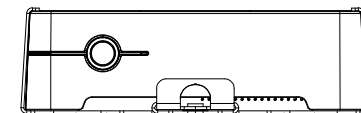

27mm [1.05"]
 57mm [2.23"]

AXIS W800 System Controller

Revision	v.01	Revision date	2019-05-10
Paper size	A4	Release date	2019-05-10
Created by	JSK	Scale	1:5