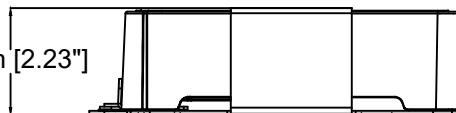

27mm [1.05"]
 57mm [2.23"]

AXIS W800 System Controller

Revision	v.01	Revision date	2019-05-10
Paper size	A4	Release date	2019-05-10
Created by	JSK	Scale	1:5