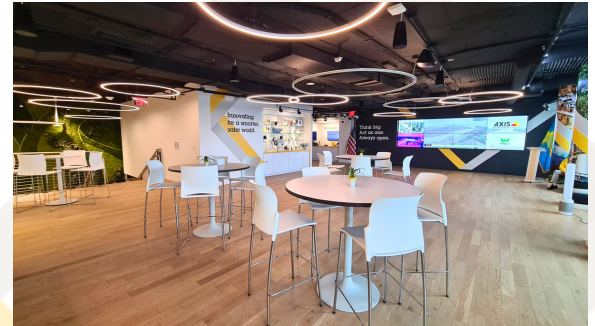

Welcome to the Axis Experience Center in Washington, D.C.!

Step into our cutting-edge, 14,000 square foot Axis Experience Center in the heart of Rosslyn, VA, and let us inspire you.

Come see interactive Axis and partner solutions configured your way in authentic live environments. Discover countless solutions tailored to government and law enforcement, critical infrastructure, city surveillance, transportation, education, retail, healthcare, and more. We are here to help; meet your local subject matter experts and engage with factory engineers, sales and marketing.

Notable design elements of the D.C. Axis Experience Center include two state-of-the-art Security Operation Centers, a dedicated Federal Demo Space, multiple conference rooms, a training and certification room, two community areas, and a rooftop terrace with stunning panoramic views of the Potomac River and D.C. monuments.

Experience innovation firsthand in the D.C. Axis Experience Center. Whether you are a new or existing Axis partner, customer, or industry association member, our space is yours.

Any questions? Please reach out to your local Axis contact or:

Julie Kong, D.C. Experience Center Coordinator
Email: dcaec@axis.com | Mobile: 571-364-2767

The D.C. Axis Experience Center is a unique opportunity to discover more of how our innovations are shaping and creating a smarter, safer world. We can help you get the most from them.

– Paul Winsker, Business Area Director, Mid-Atlantic at Axis

We Are Here!