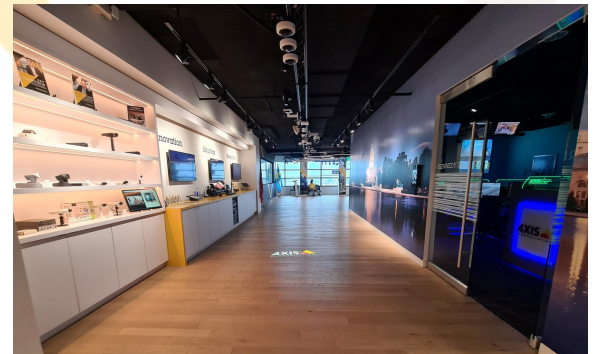

Welcome to the Axis Experience Center in Washington, D.C.!

Step into our cutting-edge, 14,000 square foot Axis Experience Center in the heart of Rosslyn, VA, and let us inspire you.

Come see interactive Axis and partner solutions configured your way in authentic live environments. Discover countless solutions tailored to government and law enforcement, critical infrastructure, city surveillance, transportation, education, retail, healthcare, and more. We are here to help; meet your local subject matter experts and engage with factory engineers, sales and marketing.

Notable design elements of the D.C. Axis Experience Center include two state-of-the-art Security Operation Centers, a dedicated Federal Demo Space, multiple conference rooms, a training and certification room, two community areas, and a rooftop terrace with stunning panoramic views of the Potomac River and D.C. monuments.

Experience innovation firsthand in the D.C. Axis Experience Center. Whether you are a new or existing Axis partner, customer, or industry association member, our space is yours.

Any questions? Please reach out to your local Axis contact or:

Julie Kong, D.C. Experience Center Coordinator
Email: dcaec@axis.com | Mobile: 571-364-2767

The D.C. Axis Experience Center is a unique opportunity to discover more of how our innovations are shaping and creating a smarter, safer world. We can help you get the most from them.

– Paul Winsker, Business Area Director, Mid-Atlantic at Axis

We Are Here!