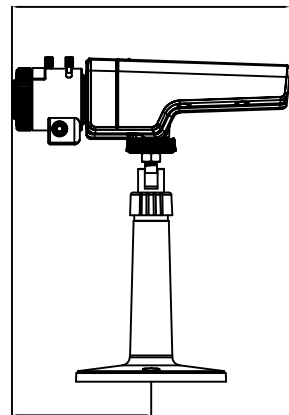

34mm [1.35"]

148mm [5.83"]

70mm [2.77"]

113mm [4.46"]

74mm [2.92"]

173mm [6.80"]

51mm [2.00"]

62mm [2.44"]

38mm [1.49"]

AXIS M1125 Network Camera

Revision	v.01	Revision date	2017-10-02
Paper size	A4	Release date	2016-05-15
Created by	JOT	Scale	1:4