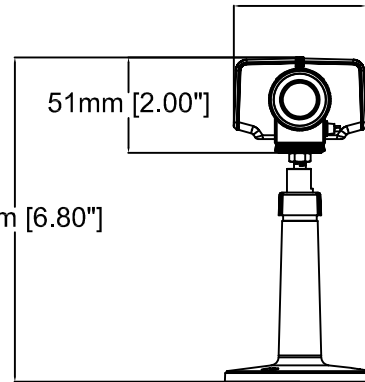

34mm [1.35"]

148mm [5.83"]

70mm [2.77"]

113mm [4.46"]

74mm [2.92"]

173mm [6.80"]

51mm [2.00"]

62mm [2.44"]

38mm [1.49"]

AXIS M1125 Network Camera

Revision	v.01	Revision date	2017-10-02
Paper size	A4	Release date	2016-05-15
Created by	JOT	Scale	1:4