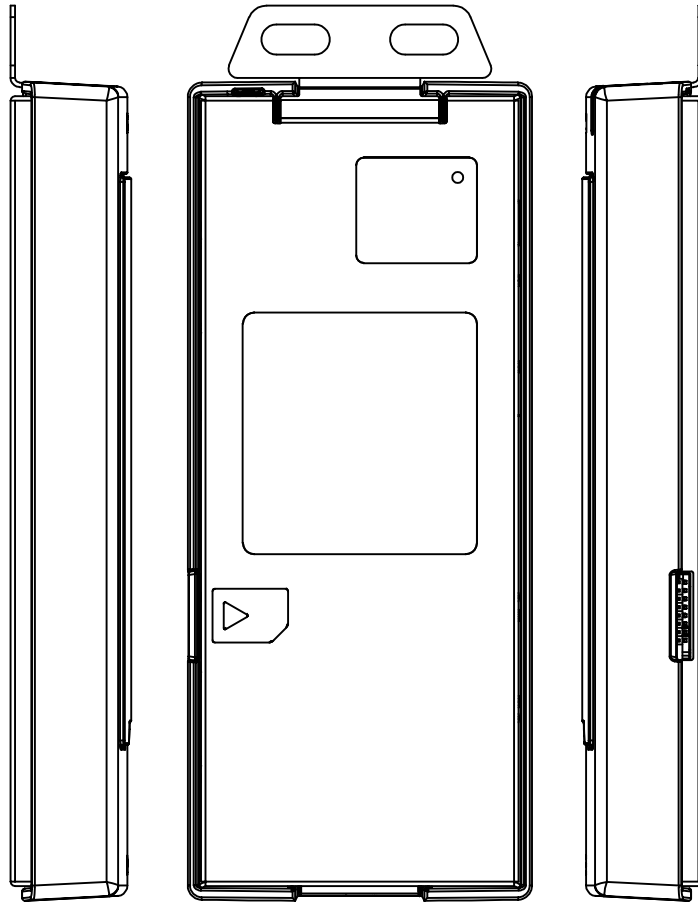

Revision	v.01	Revision date	2017-06-15
Paper size	A4	Release date	2017-06-15
Created by	JOT	Scale	1:1

16mm [0.63"]

10mm [0.38"]

109mm [4.28"]

46mm [1.79"]

AXIS P12 MkII Main Unit

Revision	v.01	Revision date	2017-06-15
Paper size	A4	Release date	2017-06-15
Created by	JOT	Scale	1:1

Revision	v.01	Revision date	2017-05-03
Paper size	A4	Release date	2017-05-03
Created by	JOT	Scale	1:1

20mm [0.80"]

Revision	v.01	Revision date	2017-05-03
Paper size	A4	Release date	2017-05-03
Created by	JOT	Scale	1:1