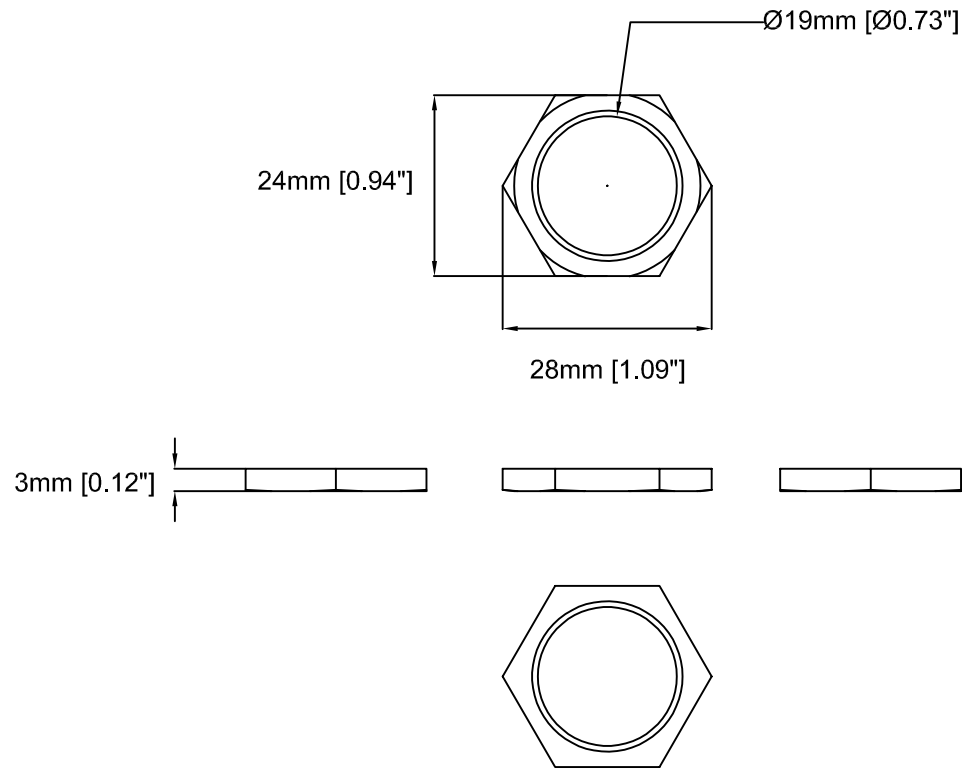

Revision	v.01	Revision date	2017-06-15
Paper size	A4	Release date	2017-06-15
Created by	JOT	Scale	1:1

16mm [0.63"]

10mm [0.38"]

109mm [4.28"]

46mm [1.79"]

AXIS P12 MkII Main Unit

Revision	v.01	Revision date	2017-06-15
Paper size	A4	Release date	2017-06-15
Created by	JOT	Scale	1:1

Revision	v.01	Revision date	2017-05-03
Paper size	A4	Release date	2017-05-03
Created by	JOT	Scale	1:1

20mm [0.80"]

Revision	v.01	Revision date	2017-05-03
Paper size	A4	Release date	2017-05-03
Created by	JOT	Scale	1:1