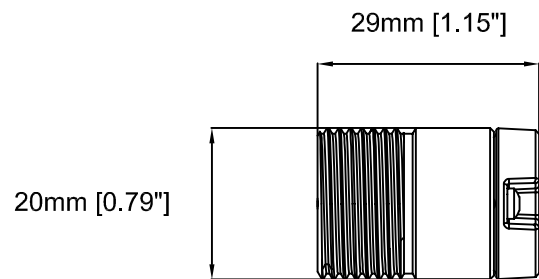

Revision	v.01	Revision date	2017-06-15
Paper size	A4	Release date	2017-06-15
Created by	JOT	Scale	1:1

16mm [0.63"]

10mm [0.38"]

109mm [4.28"]

46mm [1.79"]

AXIS P12 MkII Main Unit

Revision	v.01	Revision date	2017-06-15
Paper size	A4	Release date	2017-06-15
Created by	JOT	Scale	1:1

Revision	v.01	Revision date	2017-05-03
Paper size	A4	Release date	2017-05-03
Created by	JOT	Scale	1:1

20mm [0.80"]

Revision	v.01	Revision date	2017-05-03
Paper size	A4	Release date	2017-05-03
Created by	JOT	Scale	1:1