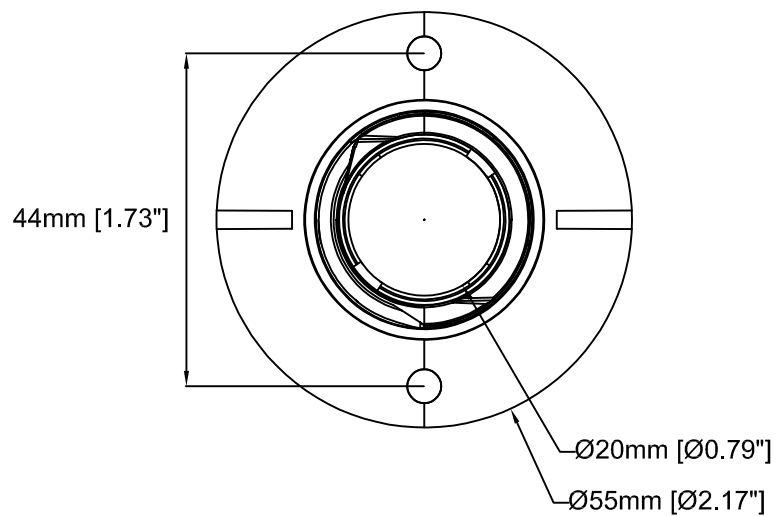

Revision	v.01	Revision date	2017-06-15
Paper size	A4	Release date	2017-06-15
Created by	JOT	Scale	1:1

16mm [0.63"]

10mm [0.38"]

109mm [4.28"]

46mm [1.79"]

AXIS P12 MkII Main Unit

Revision	v.01	Revision date	2017-06-15
Paper size	A4	Release date	2017-06-15
Created by	JOT	Scale	1:1

Revision	v.01	Revision date	2017-05-03
Paper size	A4	Release date	2017-05-03
Created by	JOT	Scale	1:1

20mm [0.80"]

Revision	v.01	Revision date	2017-05-03
Paper size	A4	Release date	2017-05-03
Created by	JOT	Scale	1:1