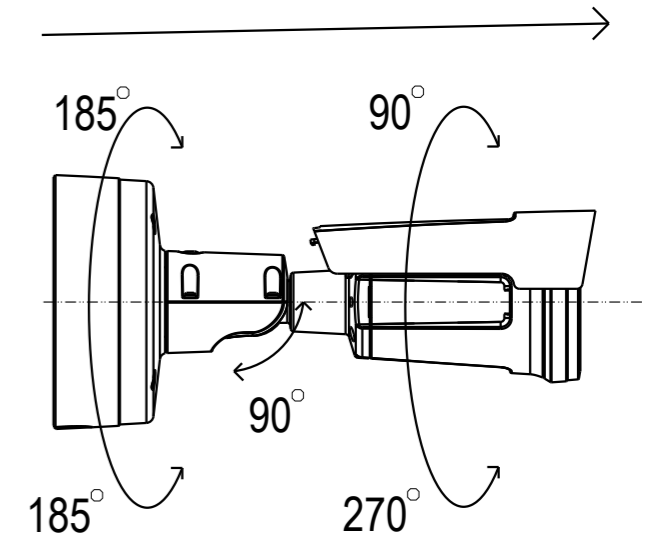

Weather Shield sliding direction: 15.5 mm [0.61]

© 2025 Axis Communications AB. All rights reserved.

AXIS P1486-LE Global Shutter Camera

Dimensions in mm [inch]		
Date	Version	Scale
2025 Dec-18	M1.5	1:4
Drawing Number	Size	Sheet
3498373	A3	1(1)