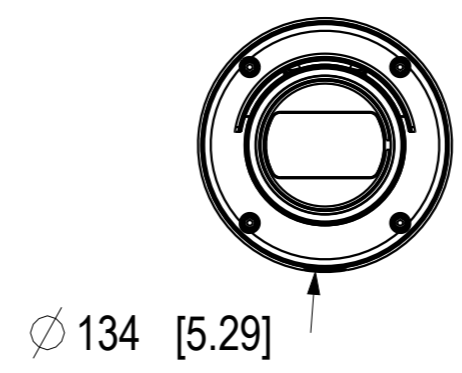

Weather Shield sliding direction: 15.5 mm [0.61]

© 2025 Axis Communications AB. All rights reserved.

AXIS P1486-LE Global Shutter Camera

Dimensions in mm [inch]		
Date	Version	Scale
2025 Dec-18	M1.5	1:4
Drawing Number	Size	Sheet
3498373	A3	1(1)