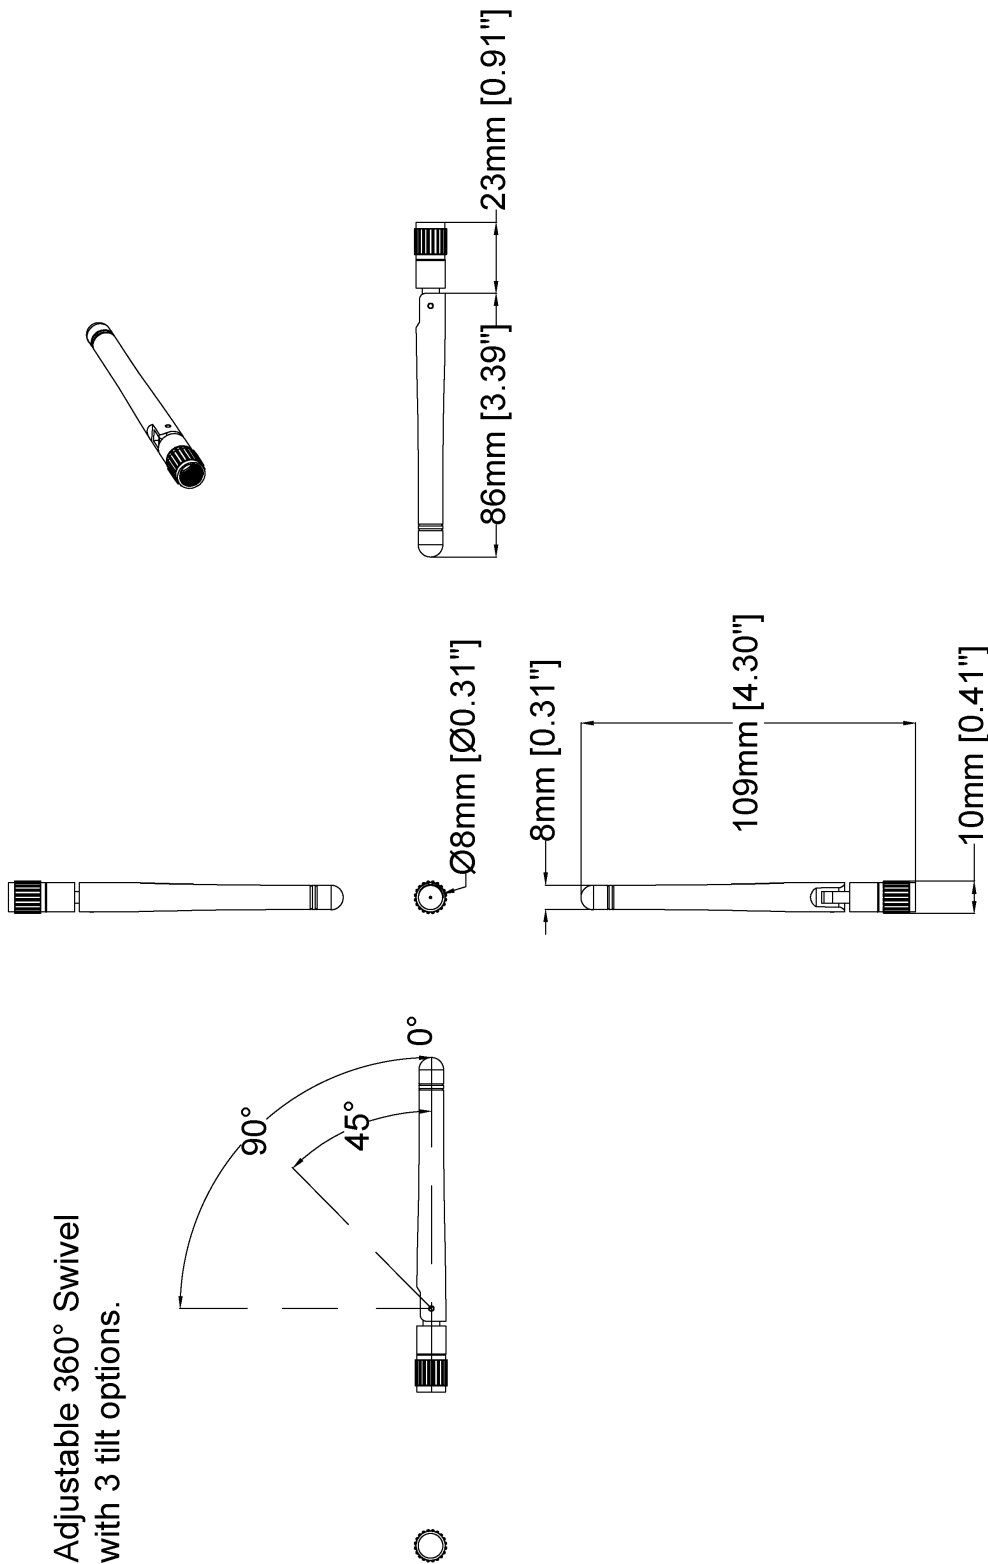

# Rysunki wymiarowe

## AXIS D3110 Connectivity Hub

Revision	v.01	Revision date	2021-05-31
Paper size	A4	Release date	2021-05-31
Created by	JSK	Scale	1:3

© 2021 Axis Communications

www.axis.com

12mm [0.47"]

9mm [0.37"]

5mm [0.20"]

Ø6mm [Ø0.25"]

12mm [0.45"]

20mm [0.80"]

37mm [1.45"]

17mm [0.66"]

www.axis.com

LM842 WiFi 802.11ac / Bluetooth® 5.0 USB Combi Adapter

Revision	v.01	Revision date	2023-10-19
Paper size	A4	Release date	2023-10-19
Created by	MIF	Scale	1:1

© 2023 Axis Communications

Adjustable 360° Swivel  
with 3 tilt options.

www.axis.com