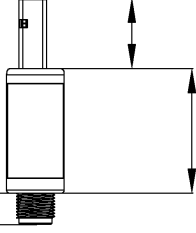

# Rysunki wymiarowe

## AXIS D3110 Connectivity Hub

Revision	v.01	Revision date	2021-05-31
Paper size	A4	Release date	2021-05-31
Created by	JSK	Scale	1:3

© 2021 Axis Communications

www.axis.com

12mm [0.47"]

9mm [0.37"]

5mm [0.20"]

Ø6mm [Ø0.25"]

12mm [0.45"]

20mm [0.80"]

37mm [1.45"]

17mm [0.66"]

www.axis.com

LM842 WiFi 802.11ac / Bluetooth® 5.0 USB Combi Adapter

Revision	v.01	Revision date	2023-10-19
Paper size	A4	Release date	2023-10-19
Created by	MIF	Scale	1:1

© 2023 Axis Communications

Adjustable 360° Swivel  
with 3 tilt options.

www.axis.com