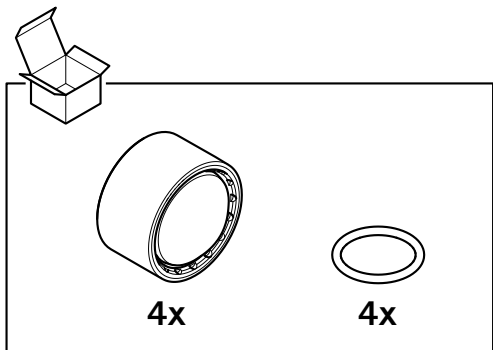

AXIS TF1802-RE Lens Protector
AXIS TF1803-RE Lens Protector

Installation Guide

1.1

i

AXIS TF1802-RE + AXIS F2105-RE

**i**

AXIS TF1803-RE + AXIS F2135-RE

1.2