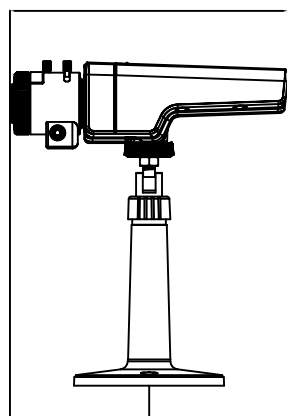

34mm [1.35"]

148mm [5.83"]

70mm [2.77"]

113mm [4.46"]

74mm [2.92"]

173mm [6.80"]

51mm [2.00"]

62mm [2.44"]

38mm [1.49"]

AXIS M1124 Network Camera

Revision	v.01	Revision date	2017-10-02
Paper size	A4	Release date	2016-05-15
Created by	JOT	Scale	1:4