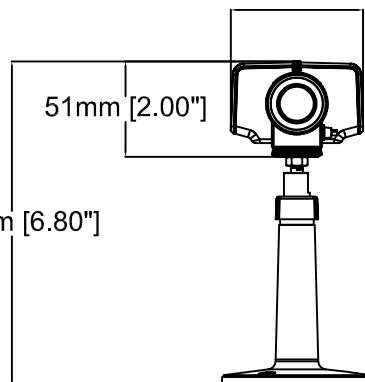

34mm [1.35"]

148mm [5.83"]

70mm [2.77"]

113mm [4.46"]

74mm [2.92"]

173mm [6.80"]

51mm [2.00"]

62mm [2.44"]

38mm [1.49"]

AXIS M1124 Network Camera

Revision	v.01	Revision date	2017-10-02
Paper size	A4	Release date	2016-05-15
Created by	JOT	Scale	1:4