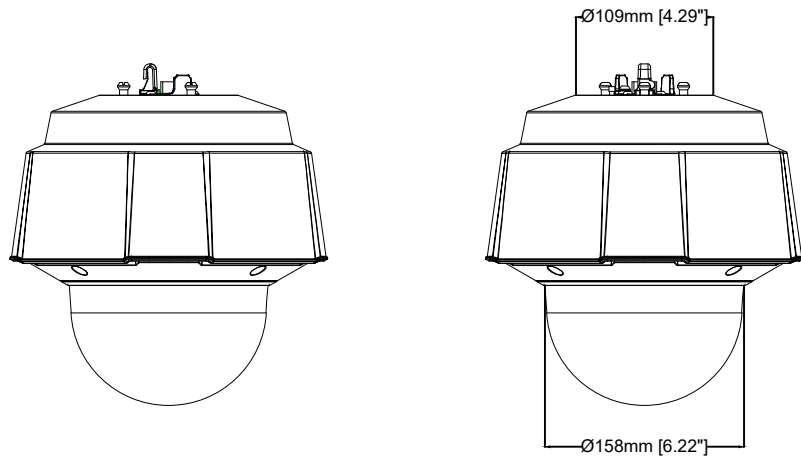

Dimensions include  
removable sun cover

Revision	v.01	Revision date	2019-09-13
Paper size	A4	Release date	2019-09-13
Created by	JSK	Scale	1:7