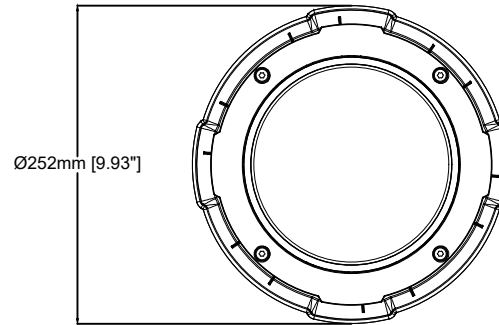

Dimensions include  
removable sun cover

Revision	v.01	Revision date	2019-09-13
Paper size	A4	Release date	2019-09-13
Created by	JSK	Scale	1:7