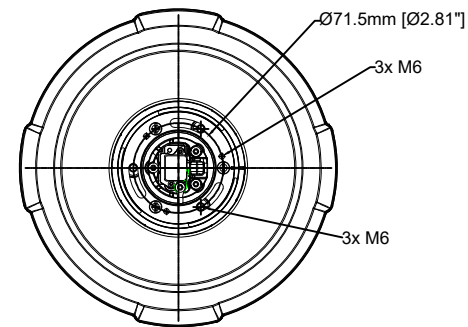

Dimensions include  
removable sun cover

Revision	v.01	Revision date	2019-09-13
Paper size	A4	Release date	2019-09-13
Created by	JSK	Scale	1:7