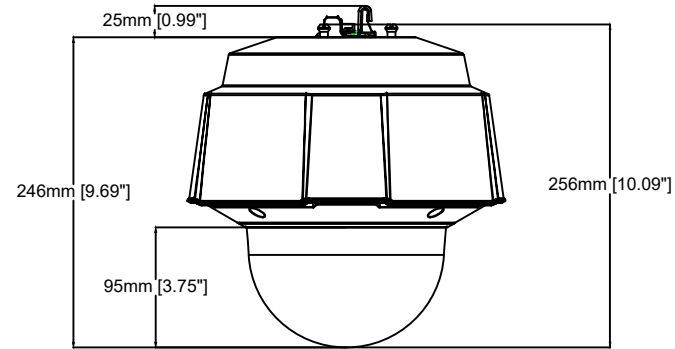

Dimensions include  
removable sun cover

Revision	v.01	Revision date	2019-09-13
Paper size	A4	Release date	2019-09-13
Created by	JSK	Scale	1:7