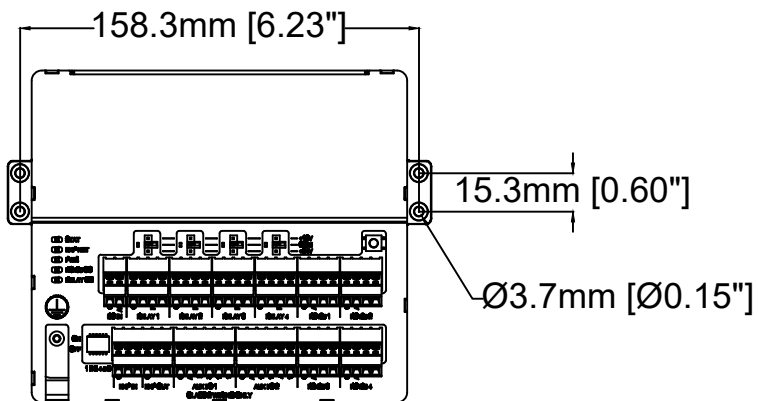

Vertically mounted with Wall brackets

Horizontally mounted with Wall brackets

AXIS A9910 I/O Relay Expansion Module

Revision	v.01	Revision date	2024-04-29
Paper size	A4	Release date	2024-04-29
Created by	MS	Scale	1:3