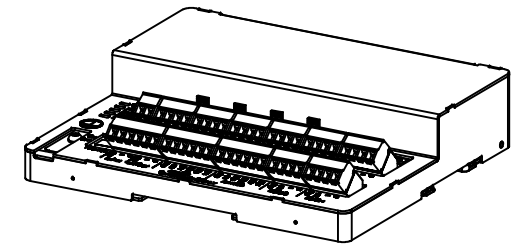

Vertically mounted with Wall brackets

Horizontally mounted with Wall brackets

AXIS A9910 I/O Relay Expansion Module

Revision	v.01	Revision date	2024-04-29
Paper size	A4	Release date	2024-04-29
Created by	MS	Scale	1:3