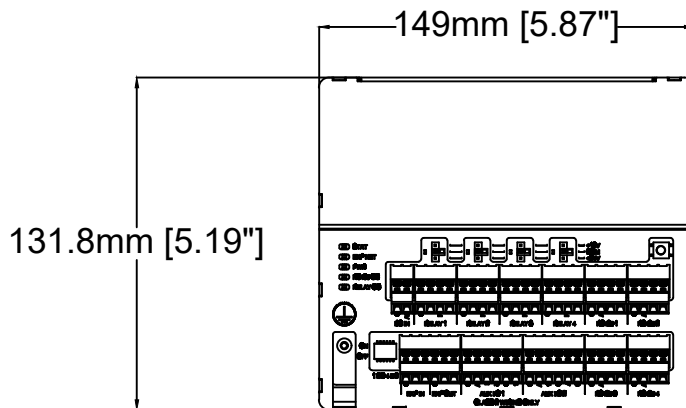

Vertically mounted with Wall brackets

Horizontally mounted with Wall brackets

AXIS A9910 I/O Relay Expansion Module

Revision	v.01	Revision date	2024-04-29
Paper size	A4	Release date	2024-04-29
Created by	MS	Scale	1:3