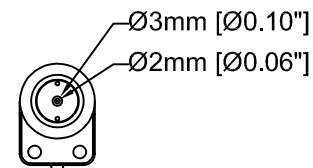

Revision	v.01	Revision date	2017-09-26
Paper size	A4	Release date	2016-06-01
Created by	JOT	Scale	1:1

16mm [0.63"]

22mm [0.88"]

17mm [0.67"]

Ø4mm [Ø0.16"]

10mm [0.38"]

109mm [4.28"]

46mm [1.79"]

# AXIS P12 MkII Main Unit

Revision	v.01	Revision date	2017-06-15
Paper size	A4	Release date	2016-06-15
Created by	JOT	Scale	1:1

Revision	v.01	Revision date	2017-09-26
Paper size	A4	Release date	2016-06-01
Created by	JOT	Scale	1:2