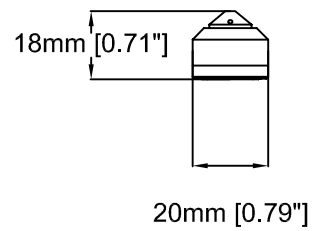

Revision	v.01	Revision date	2017-09-26
Paper size	A4	Release date	2016-06-01
Created by	JOT	Scale	1:1

16mm [0.63"]

22mm [0.88"]

17mm [0.67"]

Ø4mm [Ø0.16"]

10mm [0.38"]

109mm [4.28"]

46mm [1.79"]

# AXIS P12 MkII Main Unit

Revision	v.01	Revision date	2017-06-15
Paper size	A4	Release date	2016-06-15
Created by	JOT	Scale	1:1

Revision	v.01	Revision date	2017-09-26
Paper size	A4	Release date	2016-06-01
Created by	JOT	Scale	1:2