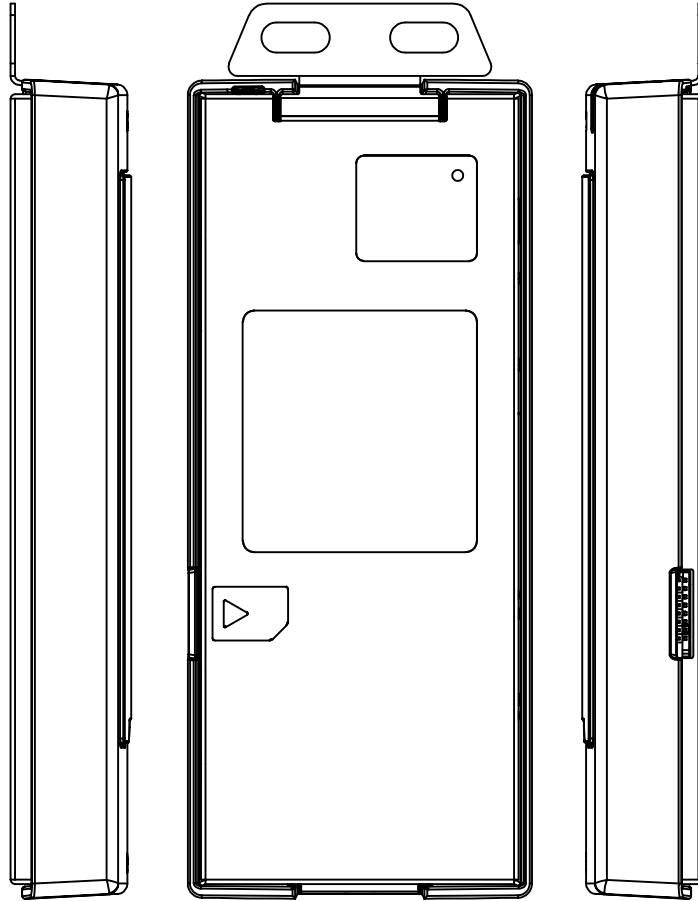

Revision	v.01	Revision date	2017-09-26
Paper size	A4	Release date	2016-06-01
Created by	JOT	Scale	1:1

16mm [0.63"]

22mm [0.88"]

17mm [0.67"]

Ø4mm [Ø0.16"]

10mm [0.38"]

109mm [4.28"]

46mm [1.79"]

# AXIS P12 MkII Main Unit

Revision	v.01	Revision date	2017-06-15
Paper size	A4	Release date	2016-06-15
Created by	JOT	Scale	1:1

Revision	v.01	Revision date	2017-09-26
Paper size	A4	Release date	2016-06-01
Created by	JOT	Scale	1:2