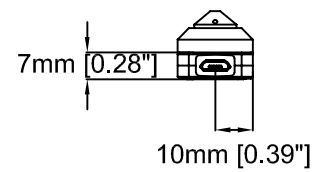

Revision	v.01	Revision date	2017-09-26
Paper size	A4	Release date	2016-06-01
Created by	JOT	Scale	1:1

16mm [0.63"]

22mm [0.88"]

17mm [0.67"]

Ø4mm [Ø0.16"]

10mm [0.38"]

109mm [4.28"]

46mm [1.79"]

# AXIS P12 MkII Main Unit

Revision	v.01	Revision date	2017-06-15
Paper size	A4	Release date	2016-06-15
Created by	JOT	Scale	1:1

Revision	v.01	Revision date	2017-09-26
Paper size	A4	Release date	2016-06-01
Created by	JOT	Scale	1:2