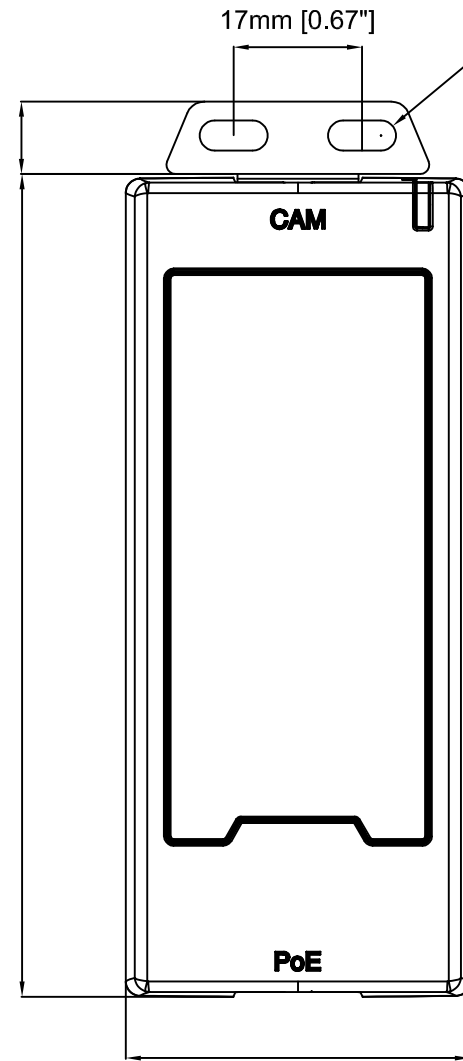

Revision	v.01	Revision date	2017-09-26
Paper size	A4	Release date	2016-06-01
Created by	JOT	Scale	1:1

16mm [0.63"]

22mm [0.88"]

17mm [0.67"]

Ø4mm [Ø0.16"]

10mm [0.38"]

109mm [4.28"]

46mm [1.79"]

# AXIS P12 MkII Main Unit

Revision	v.01	Revision date	2017-06-15
Paper size	A4	Release date	2016-06-15
Created by	JOT	Scale	1:1

Revision	v.01	Revision date	2017-09-26
Paper size	A4	Release date	2016-06-01
Created by	JOT	Scale	1:2