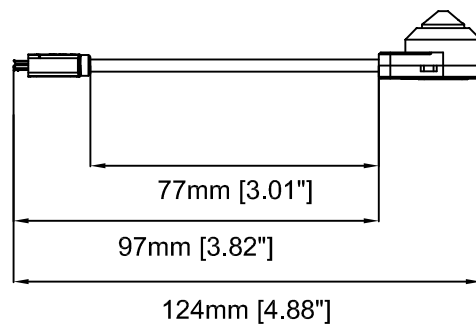

Revision	v.01	Revision date	2017-09-26
Paper size	A4	Release date	2016-06-01
Created by	JOT	Scale	1:1

16mm [0.63"]

22mm [0.88"]

17mm [0.67"]

Ø4mm [Ø0.16"]

10mm [0.38"]

109mm [4.28"]

46mm [1.79"]

# AXIS P12 MkII Main Unit

Revision	v.01	Revision date	2017-06-15
Paper size	A4	Release date	2016-06-15
Created by	JOT	Scale	1:1

Revision	v.01	Revision date	2017-09-26
Paper size	A4	Release date	2016-06-01
Created by	JOT	Scale	1:2