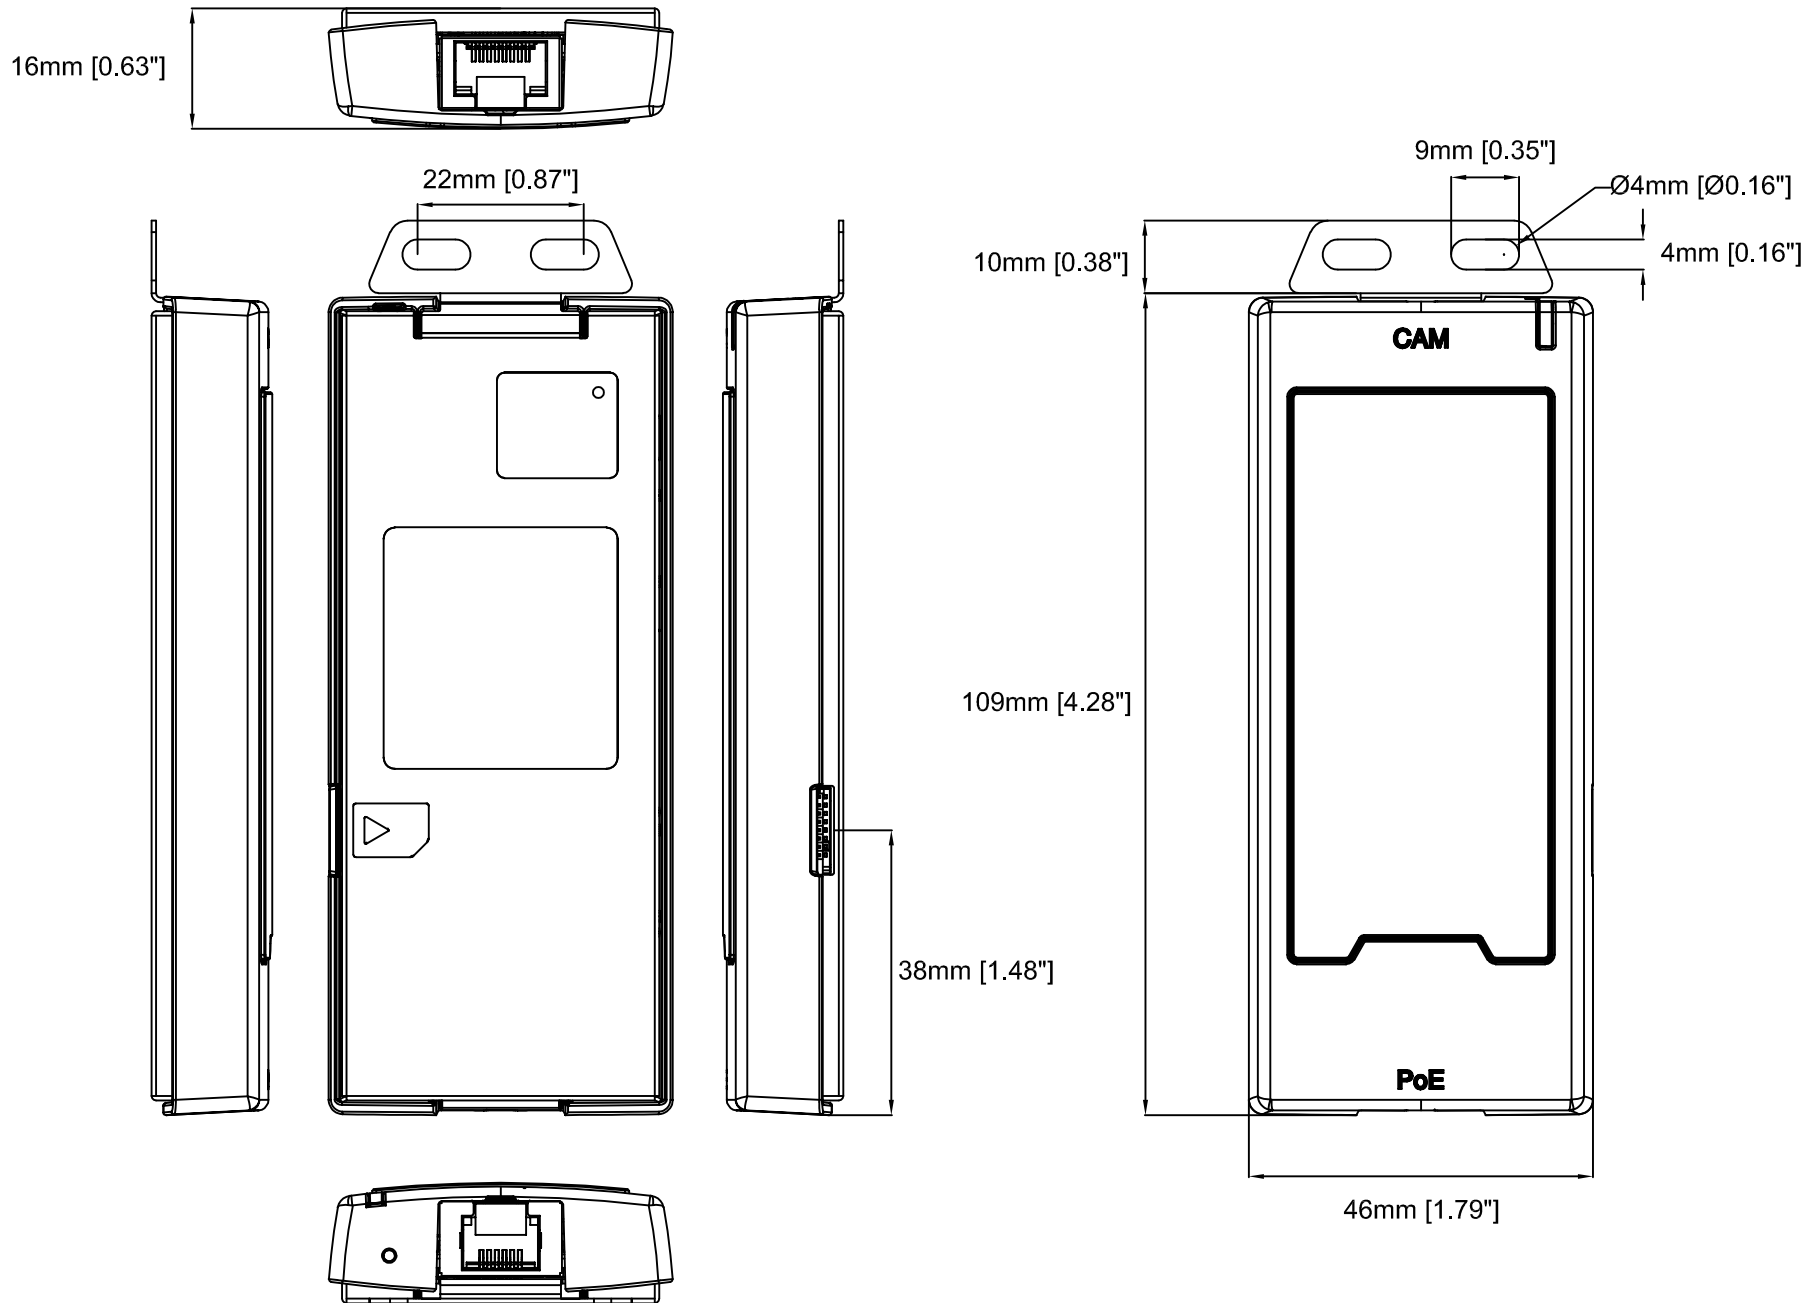

Revision	v.01	Revision date	2017-07-11
Paper size	A4	Release date	2017-10-01
Created by	JOT	Scale	1:1

14mm [0.56"] 11mm [0.43"]

60mm [2.38"]

19mm [0.75"]

20mm [0.79"]

30mm [1.17"]

AXIS P1280-E Thermal Network Camera

Revision	v.01	Revision date	2017-07-10
Paper size	A4	Release date	2017-10-01
Created by	JOT	Scale	1:2

AXIS P1280-E Thermal Network Camera

Revision	v.01	Revision date	2017-07-04
Paper size	A4	Release date	2017-10-01
Created by	JOT	Scale	1:1