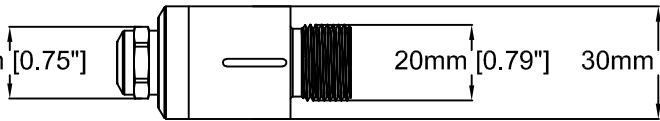

Revision	v.01	Revision date	2017-07-11
Paper size	A4	Release date	2017-10-01
Created by	JOT	Scale	1:1

14mm [0.56"] 11mm [0.43"]

60mm [2.38"]

19mm [0.75"]

20mm [0.79"]

30mm [1.17"]

AXIS P1280-E Thermal Network Camera

Revision	v.01	Revision date	2017-07-10
Paper size	A4	Release date	2017-10-01
Created by	JOT	Scale	1:2

AXIS P1280-E Thermal Network Camera

Revision	v.01	Revision date	2017-07-04
Paper size	A4	Release date	2017-10-01
Created by	JOT	Scale	1:1