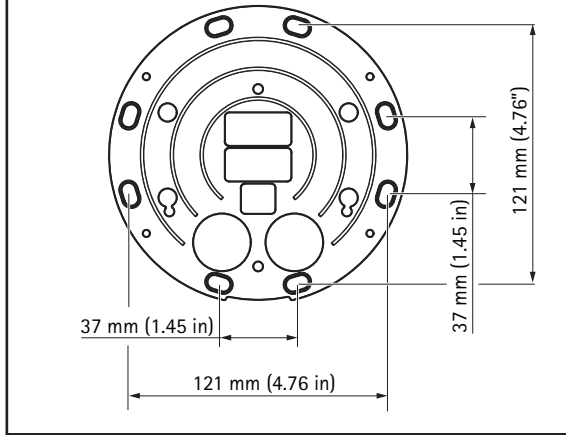

Detailed Measurements

AXIS Q1932-E Network Cameras

17 JUNE, 2014