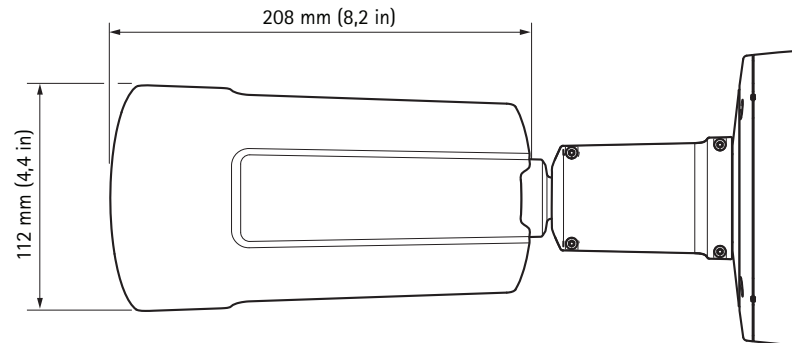

Detailed Measurements

AXIS Q1932-E Network Cameras

17 JUNE, 2014