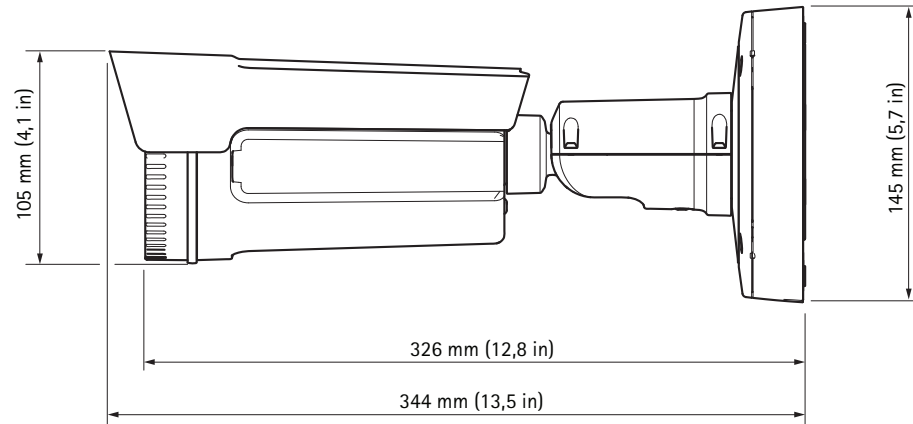

Detailed Measurements

AXIS Q1932-E Network Cameras

17 JUNE, 2014