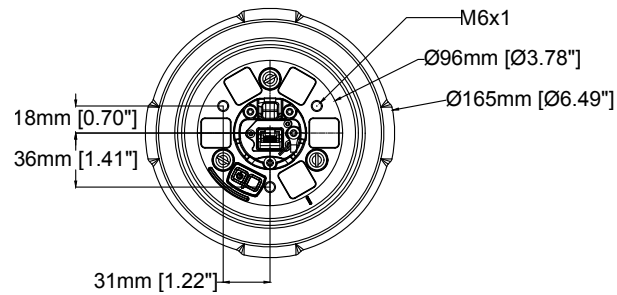

Ø155mm [Ø6.10"]

AXIS Q6125-LE PTZ Network Camera

Revision	v.01	Revision date	2018-05-25
Paper size	A4	Release date	2018-05-25
Created by	KAN	Scale	1:5