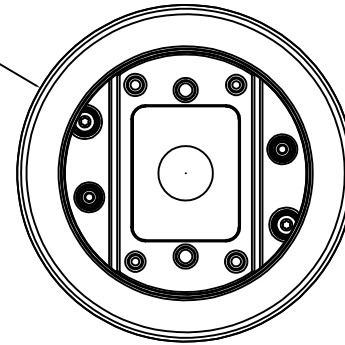

Ø134mm [Ø5.26"]

80mm [3.15"]

108mm [4.26"]

138mm [5.42"]

Ø22mm [Ø0.85"]

# AXIS T94B03L Recessed Mount

Revision	v.01	Revision date	2017-11-27
Paper size	A4	Release date	2017-10-28
Created by	JOT	Scale	1:3