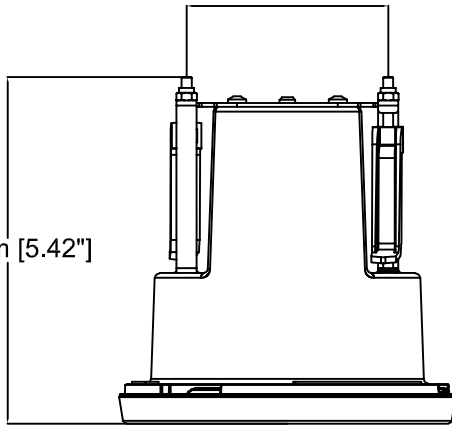

Ø134mm [Ø5.26"]

80mm [3.15"]

108mm [4.26"]

138mm [5.42"]

Ø22mm [Ø0.85"]

# AXIS T94B03L Recessed Mount

Revision	v.01	Revision date	2017-11-27
Paper size	A4	Release date	2017-10-28
Created by	JOT	Scale	1:3