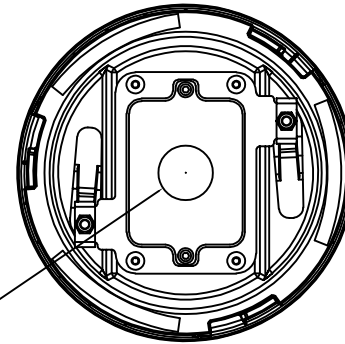

Ø134mm [Ø5.26"]

80mm [3.15"]

108mm [4.26"]

138mm [5.42"]

Ø22mm [Ø0.85"]

# AXIS T94B03L Recessed Mount

Revision	v.01	Revision date	2017-11-27
Paper size	A4	Release date	2017-10-28
Created by	JOT	Scale	1:3