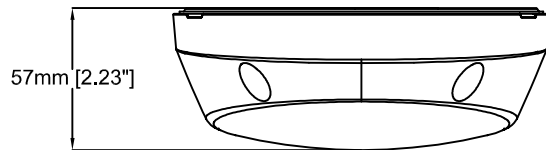

Ø150mm [Ø5.90"]

57mm [2.23"]

134mm [5.27"]

124mm [4.89"]

56mm [2.19"]

24mm [0.93"]

12mm [0.48"] 61mm [2.40"]

Ø5mm [Ø0.20"]

87mm [3.42"]

131mm [5.15"]

Ø13mm [Ø0.50"]

66mm [2.58"]

AXIS P3905-RE Network Camera

Revision	v.02	Revision date	2017-07-18
Paper size	A4	Release date	2015-02-16
Created by	JOT/GAB	Scale	1:3