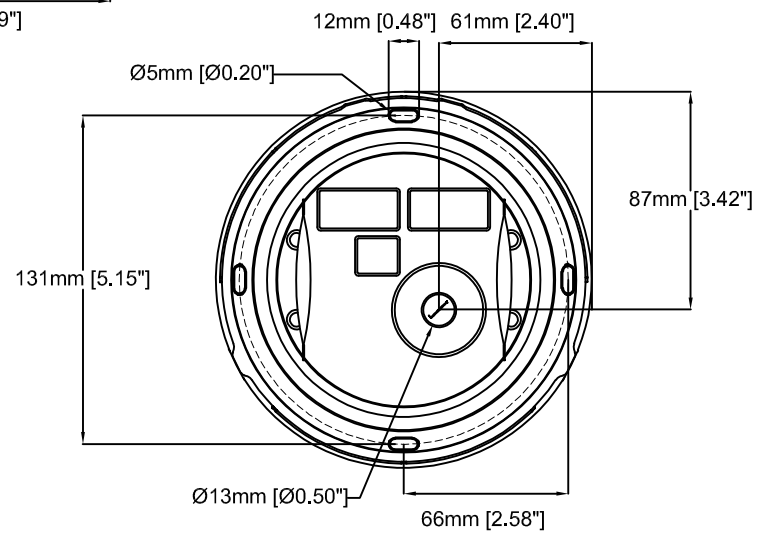

Ø150mm [Ø5.90"]

57mm [2.23"]

134mm [5.27"]

124mm [4.89"]

56mm [2.19"]

24mm [0.93"]

12mm [0.48"] 61mm [2.40"]

Ø5mm [Ø0.20"]

87mm [3.42"]

131mm [5.15"]

Ø13mm [Ø0.50"]

66mm [2.58"]

AXIS P3905-RE Network Camera

Revision	v.02	Revision date	2017-07-18
Paper size	A4	Release date	2015-02-16
Created by	JOT/GAB	Scale	1:3