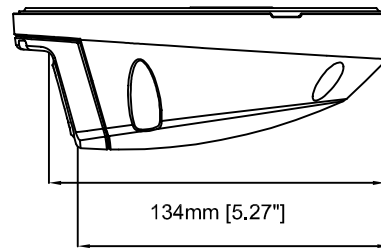

Ø150mm [Ø5.90"]

57mm [2.23"]

134mm [5.27"]

124mm [4.89"]

56mm [2.19"]

24mm [0.93"]

12mm [0.48"] 61mm [2.40"]

Ø5mm [Ø0.20"]

87mm [3.42"]

131mm [5.15"]

Ø13mm [Ø0.50"]

66mm [2.58"]

AXIS P3905-RE Network Camera

Revision	v.02	Revision date	2017-07-18
Paper size	A4	Release date	2015-02-16
Created by	JOT/GAB	Scale	1:3