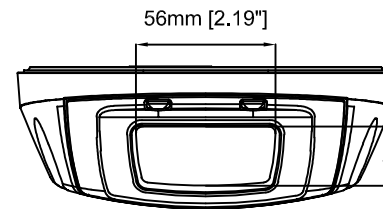

Ø150mm [Ø5.90"]

57mm [2.23"]

134mm [5.27"]

124mm [4.89"]

56mm [2.19"]

24mm [0.93"]

12mm [0.48"] 61mm [2.40"]

Ø5mm [Ø0.20"]

87mm [3.42"]

131mm [5.15"]

Ø13mm [Ø0.50"]

66mm [2.58"]

AXIS P3905-RE Network Camera

Revision	v.02	Revision date	2017-07-18
Paper size	A4	Release date	2015-02-16
Created by	JOT/GAB	Scale	1:3