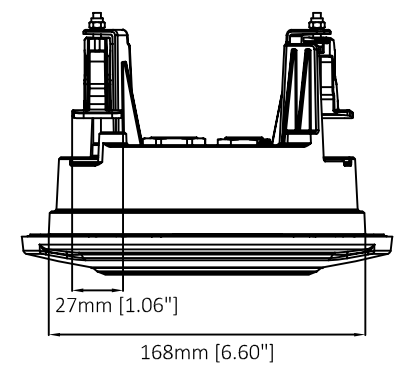

Ø107mm [Ø4.21"]
 Ø196mm [Ø7.72"]

246mm [9.68"]

AXIS T94K02L Recessed Mount

Revision	v.01	Revision date	2017-06-30
Paper size	A4	Release date	2017-07-14
Created by	JOT	Scale	1:4