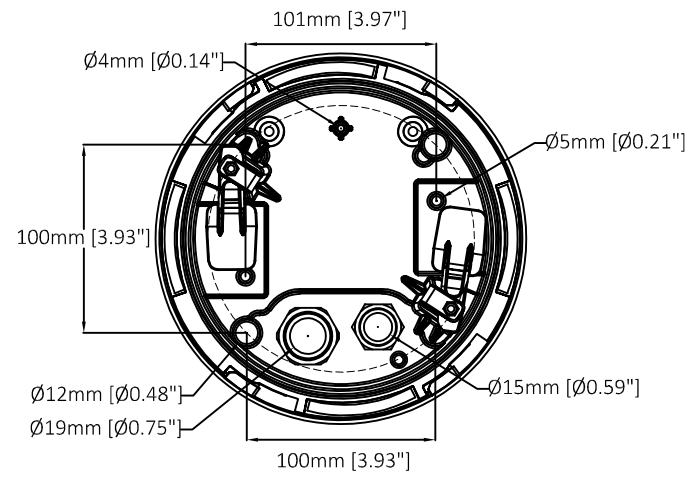

Ø107mm [Ø4.21"]
 Ø196mm [Ø7.72"]

246mm [9.68"]

AXIS T94K02L Recessed Mount

Revision	v.01	Revision date	2017-06-30
Paper size	A4	Release date	2017-07-14
Created by	JOT	Scale	1:4