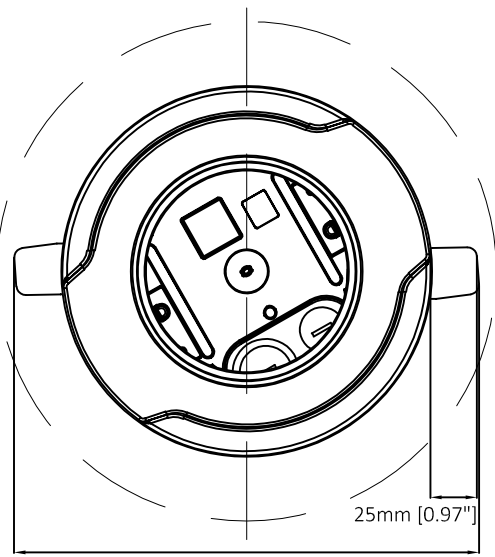

Ø107mm [Ø4.21"]
 Ø196mm [Ø7.72"]

246mm [9.68"]

AXIS T94K02L Recessed Mount

Revision	v.01	Revision date	2017-06-30
Paper size	A4	Release date	2017-07-14
Created by	JOT	Scale	1:4