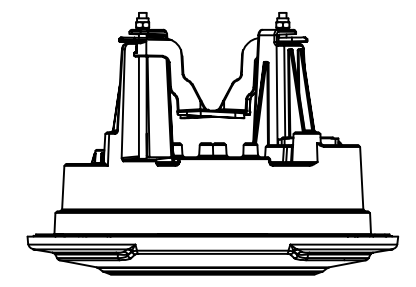

Ø107mm [Ø4.21"]
 Ø196mm [Ø7.72"]

246mm [9.68"]

AXIS T94K02L Recessed Mount

Revision	v.01	Revision date	2017-06-30
Paper size	A4	Release date	2017-07-14
Created by	JOT	Scale	1:4