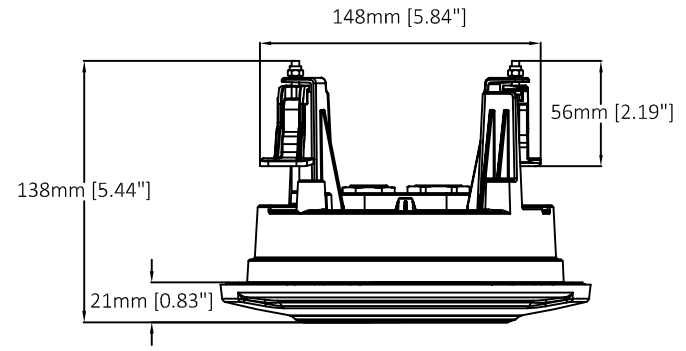

Ø107mm [Ø4.21"]
 Ø196mm [Ø7.72"]

246mm [9.68"]

AXIS T94K02L Recessed Mount

Revision	v.01	Revision date	2017-06-30
Paper size	A4	Release date	2017-07-14
Created by	JOT	Scale	1:4