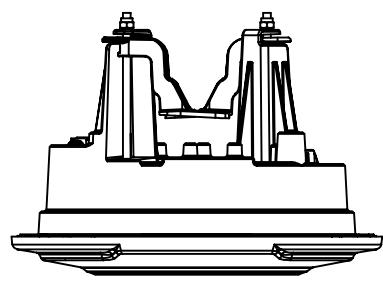

Ø107mm [Ø4.21"]
 Ø196mm [Ø7.72"]

246mm [9.68"]

AXIS T94K02L Recessed Mount

Revision	v.01	Revision date	2017-06-30
Paper size	A4	Release date	2017-07-14
Created by	JOT	Scale	1:4