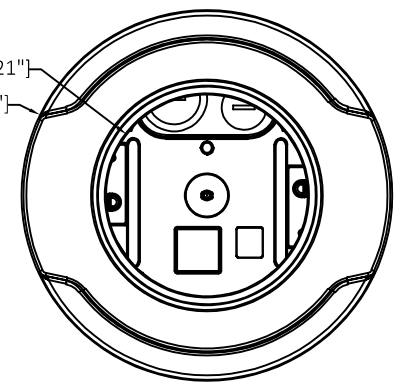

Ø107mm [Ø4.21"]
 Ø196mm [Ø7.72"]

246mm [9.68"]

AXIS T94K02L Recessed Mount

Revision	v.01	Revision date	2017-06-30
Paper size	A4	Release date	2017-07-14
Created by	JOT	Scale	1:4