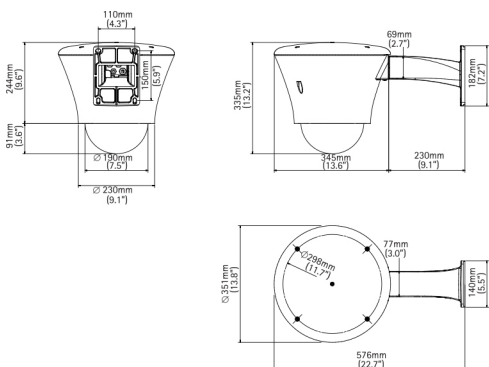

The pre-mounted heaters and fans allow the cameras to operate in temperatures down to -30 °C (-22 °F), depending on the network camera model.

Technical Specifications – AXIS T95A Series Dome Housing

| | |
|--------------------------|---|
| Models | AXIS T95A00 Dome Housing, 110/240 V AC AXIS T95A10 Dome Housing, 24 V AC |
| General | |
| Supported cameras | 214 PTZ Network Camera |
| Casing | Die-cast aluminum Epoxy polyester powder painting. Color: White RAL 9002 Removable sunshield in ABS. Color: White RAL 9002 |
| Power | AXIS T95A00: Input 100/240 V AC, Output 50/60 Hz 24 V DC, max. 1.5 A or 12 V DC, 3 A AXIS T95A10: Input 24 V AC, requires 24 V AC mains adapter Output 24 V AC or 12 V DC, 2 A |
| Environment | Indoor/Outdoor |

| | |
|-----------------------------|---|
| Operating conditions | AXIS 214 PTZ: -25 °C to 40 °C (-13 °F to 104 °F) |
| Approvals | EN 61000-6-3, EN 50130-4, IEC/EN/UL 60950-1, IEC/EN 60529 IP66 |
| Dimensions | 335 x 351 mm (13.2 x 13.8 in), with sunshield 335 x 322 mm (13.2 x 12.7 in), without sunshield |
| Weight | 3.8 kg (8.3 lb) |
| Included accessories | Sunshield, thermostat controlled heaters and fans, smoked and clear dome bubble, Installation Guide |

More information is available at www.axis.com

Dimensions

Optional accessories – Brackets

1. Wall
2. Ceiling/Parapet
3. Extension
4. Base
5. Corner
6. Pole