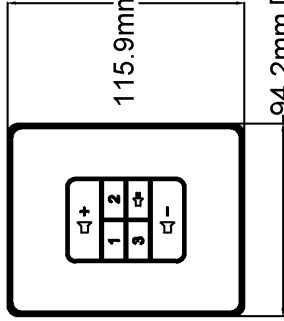

www.axis.com

AXIS C8310 Volume Controller

Revision	v.01	Revision date	2023-08-24
Paper size	A4	Release date	2023-08-24
Created by	MIF	Scale	1:3

© 2023 Axis Communications

Revision	v.01	Revision date	2023-08-24
Paper size	A4	Release date	2023-08-24
Created by	MIF	Scale	1:3