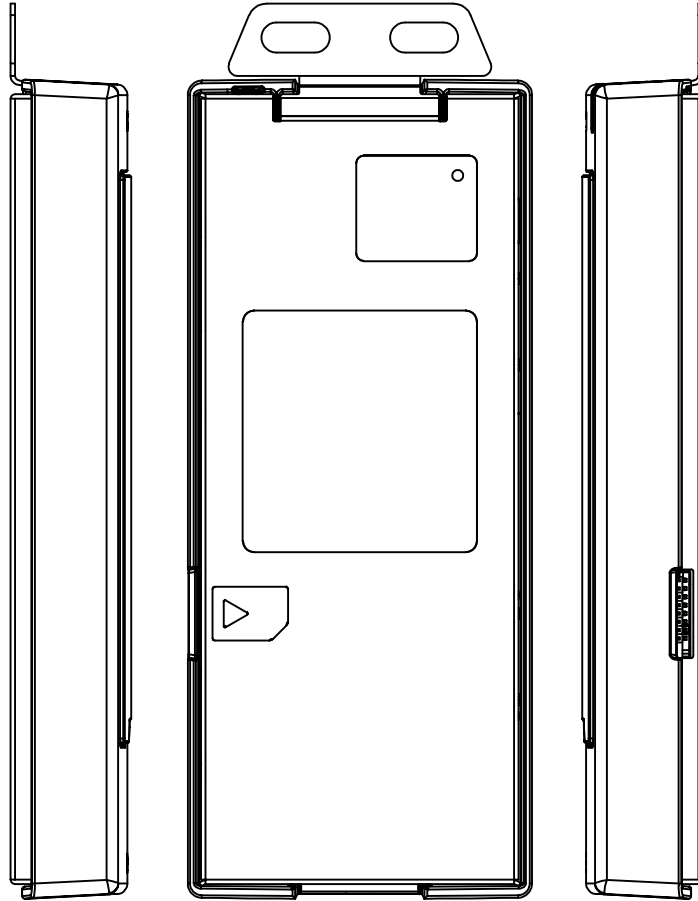

Revision	v.01	Revision date	2017-09-26
Paper size	A4	Release date	2016-06-01
Created by	JOT	Scale	1:1

16mm [0.63"]

22mm [0.88"]

17mm [0.67"]

Ø4mm [Ø0.16"]

10mm [0.38"]

109mm [4.28"]

46mm [1.79"]

AXIS P12 MkII Main Unit

Revision	v.01	Revision date	2017-06-15
Paper size	A4	Release date	2016-06-15
Created by	JOT	Scale	1:1

10mm [0.40"]

AXIS F1004 Sensor Unit

Revision	v.01	Revision date	2017-09-26
Paper size	A4	Release date	2016-06-01
Created by	JOT	Scale	1:2