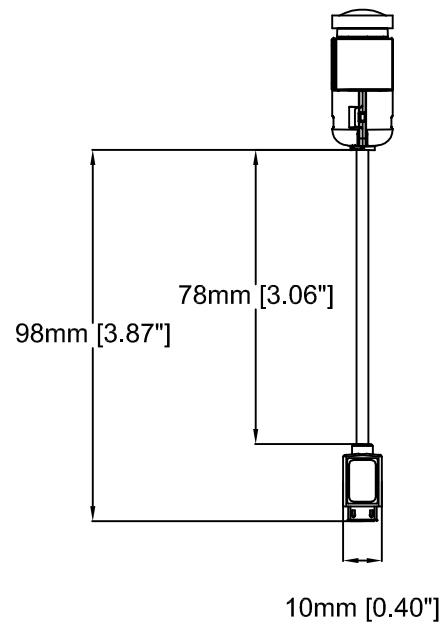

Revision	v.01	Revision date	2017-09-26
Paper size	A4	Release date	2016-06-01
Created by	JOT	Scale	1:1

16mm [0.63"]

22mm [0.88"]

17mm [0.67"]

Ø4mm [Ø0.16"]

10mm [0.38"]

109mm [4.28"]

46mm [1.79"]

AXIS P12 MkII Main Unit

Revision	v.01	Revision date	2017-06-15
Paper size	A4	Release date	2016-06-15
Created by	JOT	Scale	1:1

10mm [0.40"]

AXIS F1004 Sensor Unit

Revision	v.01	Revision date	2017-09-26
Paper size	A4	Release date	2016-06-01
Created by	JOT	Scale	1:2