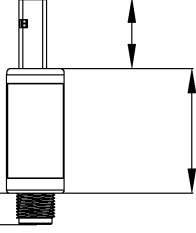

axis.com/products/axis-w400-body-worn-activation-kit#part-numbers에서 이용 가능

치수 도면

AXIS D3110 Connectivity Hub

Revision	v.01	Revision date	2021-05-31
Paper size	A4	Release date	2021-05-31
Created by	JSK	Scale	1:3

© 2021 Axis Communications

www.axis.com

12mm [0.47"]

9mm [0.37"]

5mm [0.20"]

Ø6mm [Ø0.25"]

20mm [0.80"]

12mm [0.45"]

37mm [1.45"]

17mm [0.66"]

www.axis.com

LM842 WiFi 802.11ac / Bluetooth® 5.0 USB Combi Adapter

Revision	v.01	Revision date	2023-10-19
Paper size	A4	Release date	2023-10-19
Created by	MIF	Scale	1:1

© 2023 Axis Communications