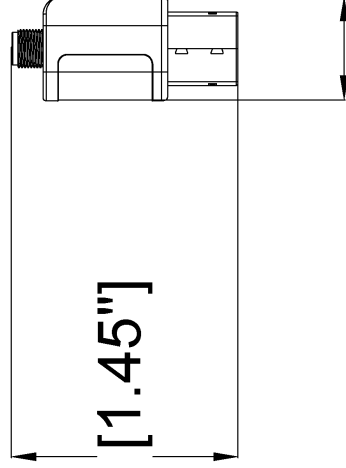

axis.com/products/axis-w400-body-worn-activation-kit#part-numbers에서 이용 가능

치수 도면

AXIS D3110 Connectivity Hub

Revision	v.01	Revision date	2021-05-31
Paper size	A4	Release date	2021-05-31
Created by	JSK	Scale	1:3

© 2021 Axis Communications

www.axis.com

12mm [0.47"]

9mm [0.37"]

5mm [0.20"]

Ø6mm [Ø0.25"]

20mm [0.80"]

12mm [0.45"]

37mm [1.45"]

17mm [0.66"]

www.axis.com

LM842 WiFi 802.11ac / Bluetooth® 5.0 USB Combi Adapter

Revision	v.01	Revision date	2023-10-19
Paper size	A4	Release date	2023-10-19
Created by	MIF	Scale	1:1

© 2023 Axis Communications