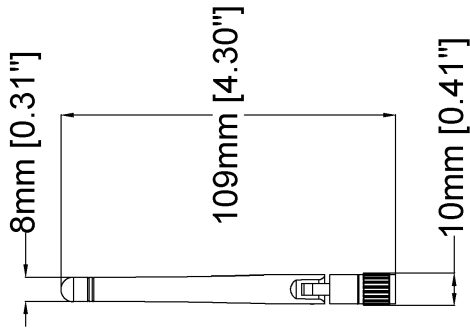

© 2021 Axis Communications

www.axis.com

12mm [0.47"]

9mm [0.37"]

5mm [0.20"]

Ø6mm [Ø0.25"]

20mm [0.80"]

12mm [0.45"]

37mm [1.45"]

17mm [0.66"]

www.axis.com

LM842 WiFi 802.11ac / Bluetooth® 5.0 USB Combi Adapter

Revision	v.01	Revision date	2023-10-19
Paper size	A4	Release date	2023-10-19
Created by	MIF	Scale	1:1

© 2023 Axis Communications

Adjustable 360° Swivel
with 3 tilt options.

www.axis.com

LM256 RP SMA Dual Band 2.4GHz and 5.8GHz Antenna

Revision	v.01	Revision date	2023-10-13
Paper size	A4	Release date	2023-10-13
Created by	MF	Scale	1:2