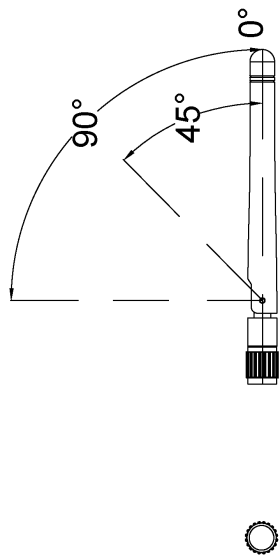

© 2021 Axis Communications

www.axis.com

12mm [0.47"]

9mm [0.37"]

5mm [0.20"]

Ø6mm [Ø0.25"]

20mm [0.80"]

12mm [0.45"]

37mm [1.45"]

17mm [0.66"]

www.axis.com

LM842 WiFi 802.11ac / Bluetooth® 5.0 USB Combi Adapter

Revision	v.01	Revision date	2023-10-19
Paper size	A4	Release date	2023-10-19
Created by	MIF	Scale	1:1

© 2023 Axis Communications

Adjustable 360° Swivel
with 3 tilt options.

www.axis.com

LM256 RP SMA Dual Band 2.4GHz and 5.8GHz Antenna

Revision	v.01	Revision date	2023-10-13
Paper size	A4	Release date	2023-10-13
Created by	MF	Scale	1:2