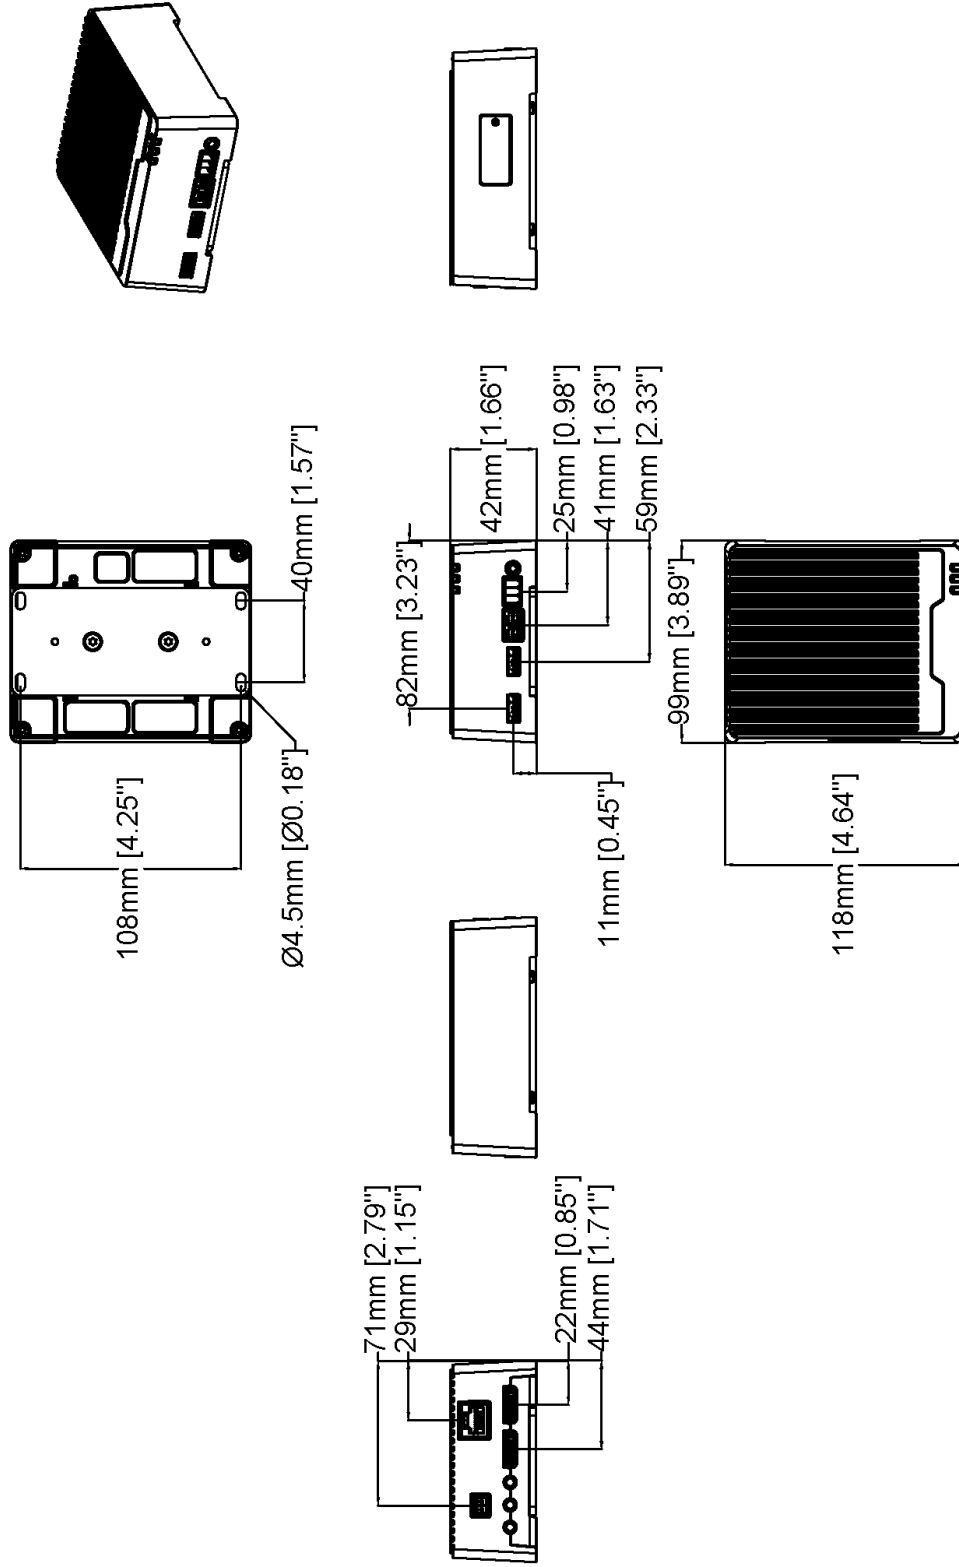

axis.com/products/axis-w400-body-worn-activation-kit#part-numbers에서 이용 가능

치수 도면

AXIS D3110 Connectivity Hub

Revision	v.01	Revision date	2021-05-31
Paper size	A4	Release date	2021-05-31
Created by	JSK	Scale	1:3

© 2021 Axis Communications

www.axis.com

12mm [0.47"]

9mm [0.37"]

5mm [0.20"]

Ø6mm [Ø0.25"]

20mm [0.80"]

12mm [0.45"]