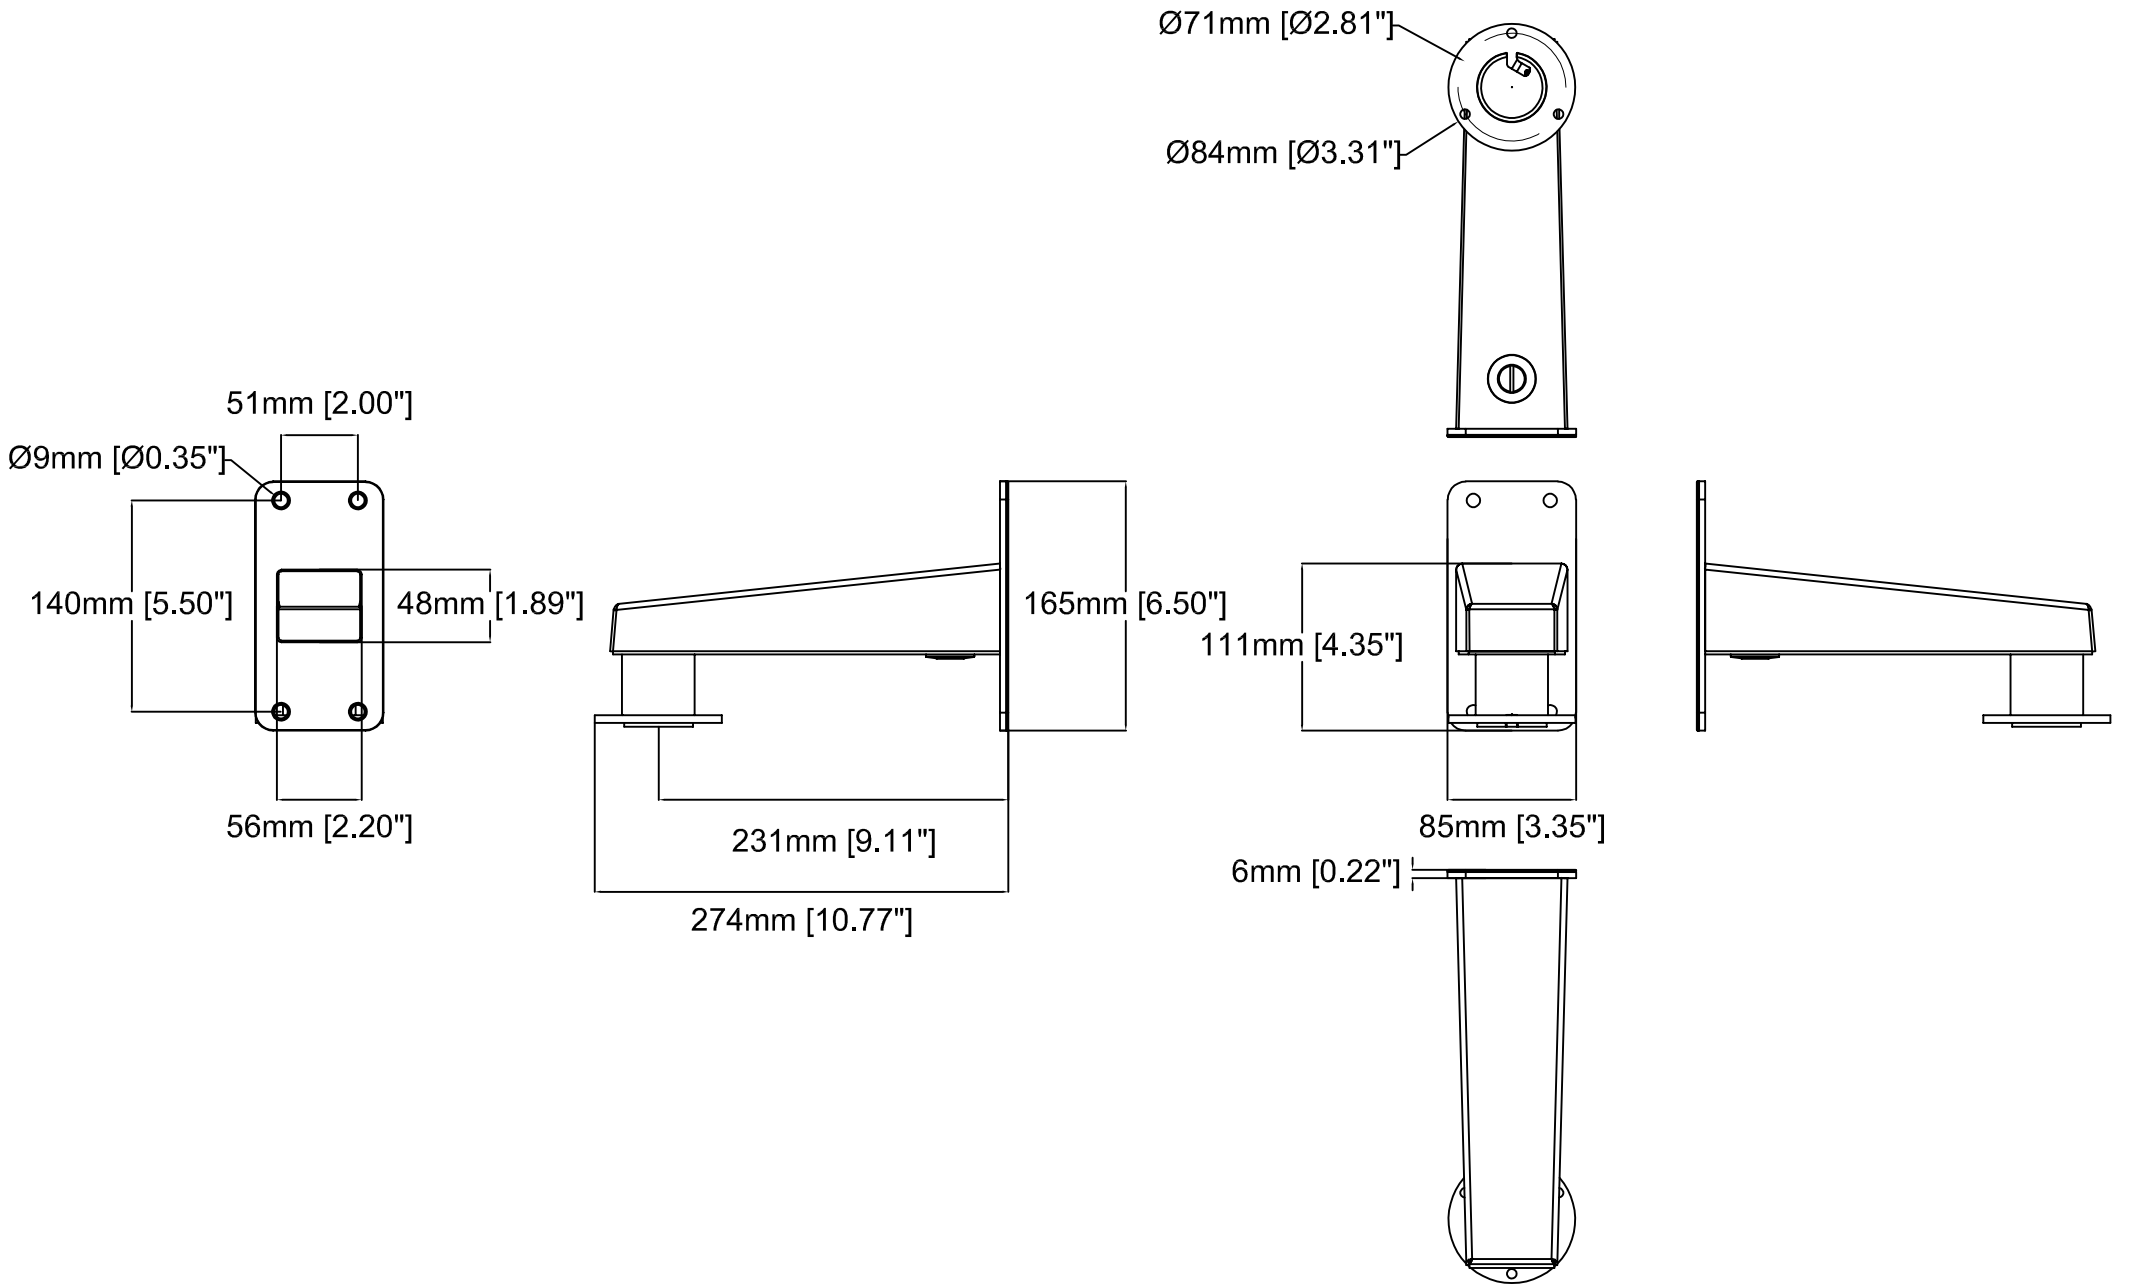

AXIS T91K61 Wall Mount

Revision	v.01	Revision date	2017-10-18
Paper size	A4	Release date	2017-06-15
Created by	JOT	Scale	1:2

AXIS T91K61 Wall Mount

Revision	v.01	Revision date	2017-10-18
Paper size	A4	Release date	2017-06-15
Created by	JOT	Scale	1:5

Revision	v.01	Revision date	2017-10-18
Paper size	A4	Release date	2017-06-15
Created by	JOT	Scale	1:2