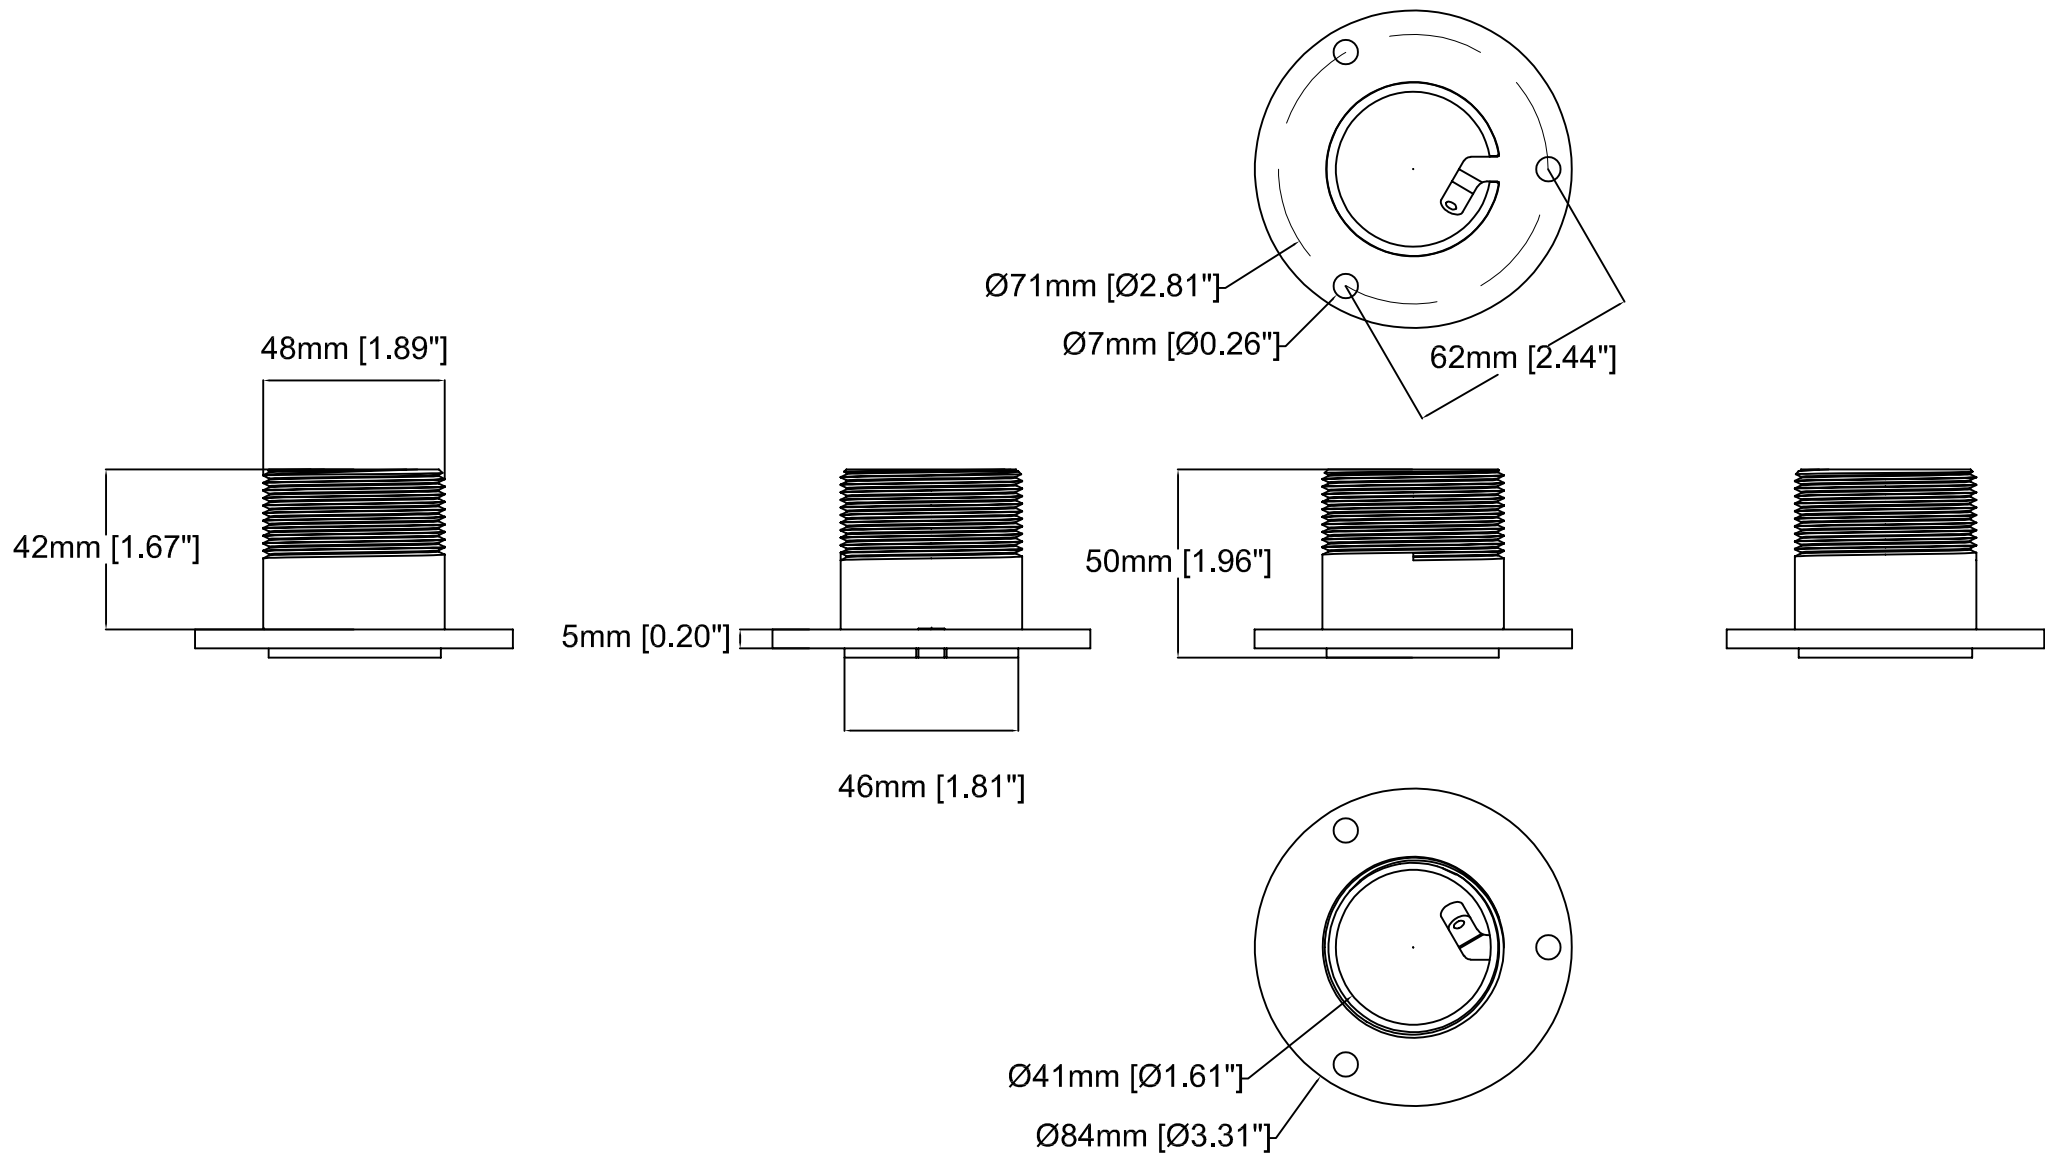

AXIS T91K61 Wall Mount

Revision	v.01	Revision date	2017-10-18
Paper size	A4	Release date	2017-06-15
Created by	JOT	Scale	1:2

AXIS T91K61 Wall Mount

Revision	v.01	Revision date	2017-10-18
Paper size	A4	Release date	2017-06-15
Created by	JOT	Scale	1:5

Revision	v.01	Revision date	2017-10-18
Paper size	A4	Release date	2017-06-15
Created by	JOT	Scale	1:2