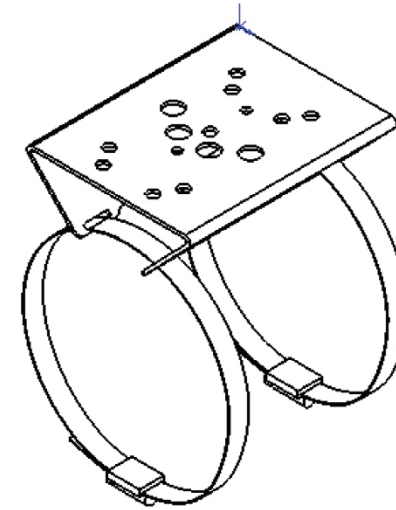

Diameter:  
50-170 mm (1.9-6.7 in)

Hole pattern to fit  
Axis Illuminator  
plus the cable exits

Accessories - MAY 20, 2014

# AXIS T90A66 Bracket Pole Clamp