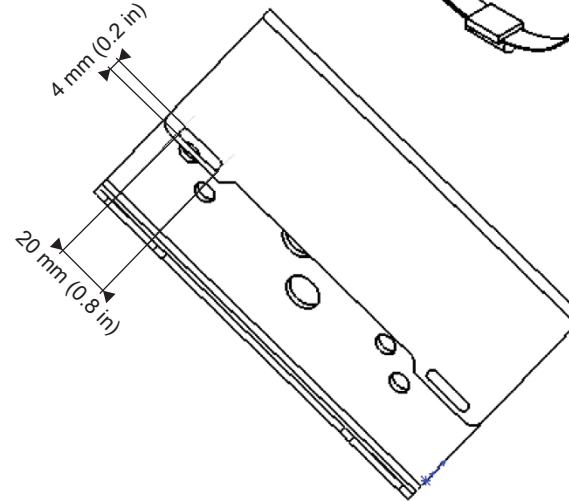

Diameter:  
50-170 mm (1.9-6.7 in)

Hole pattern to fit  
Axis Illuminator  
plus the cable exits

Accessories - MAY 20, 2014

# AXIS T90A66 Bracket Pole Clamp