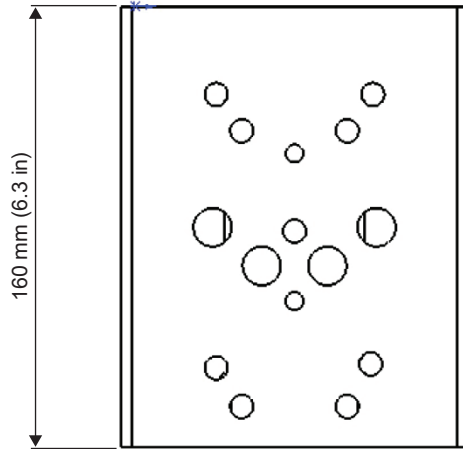

Diameter:  
50-170 mm (1.9-6.7 in)

Hole pattern to fit  
Axis Illuminator  
plus the cable exits

Accessories - MAY 20, 2014

# AXIS T90A66 Bracket Pole Clamp