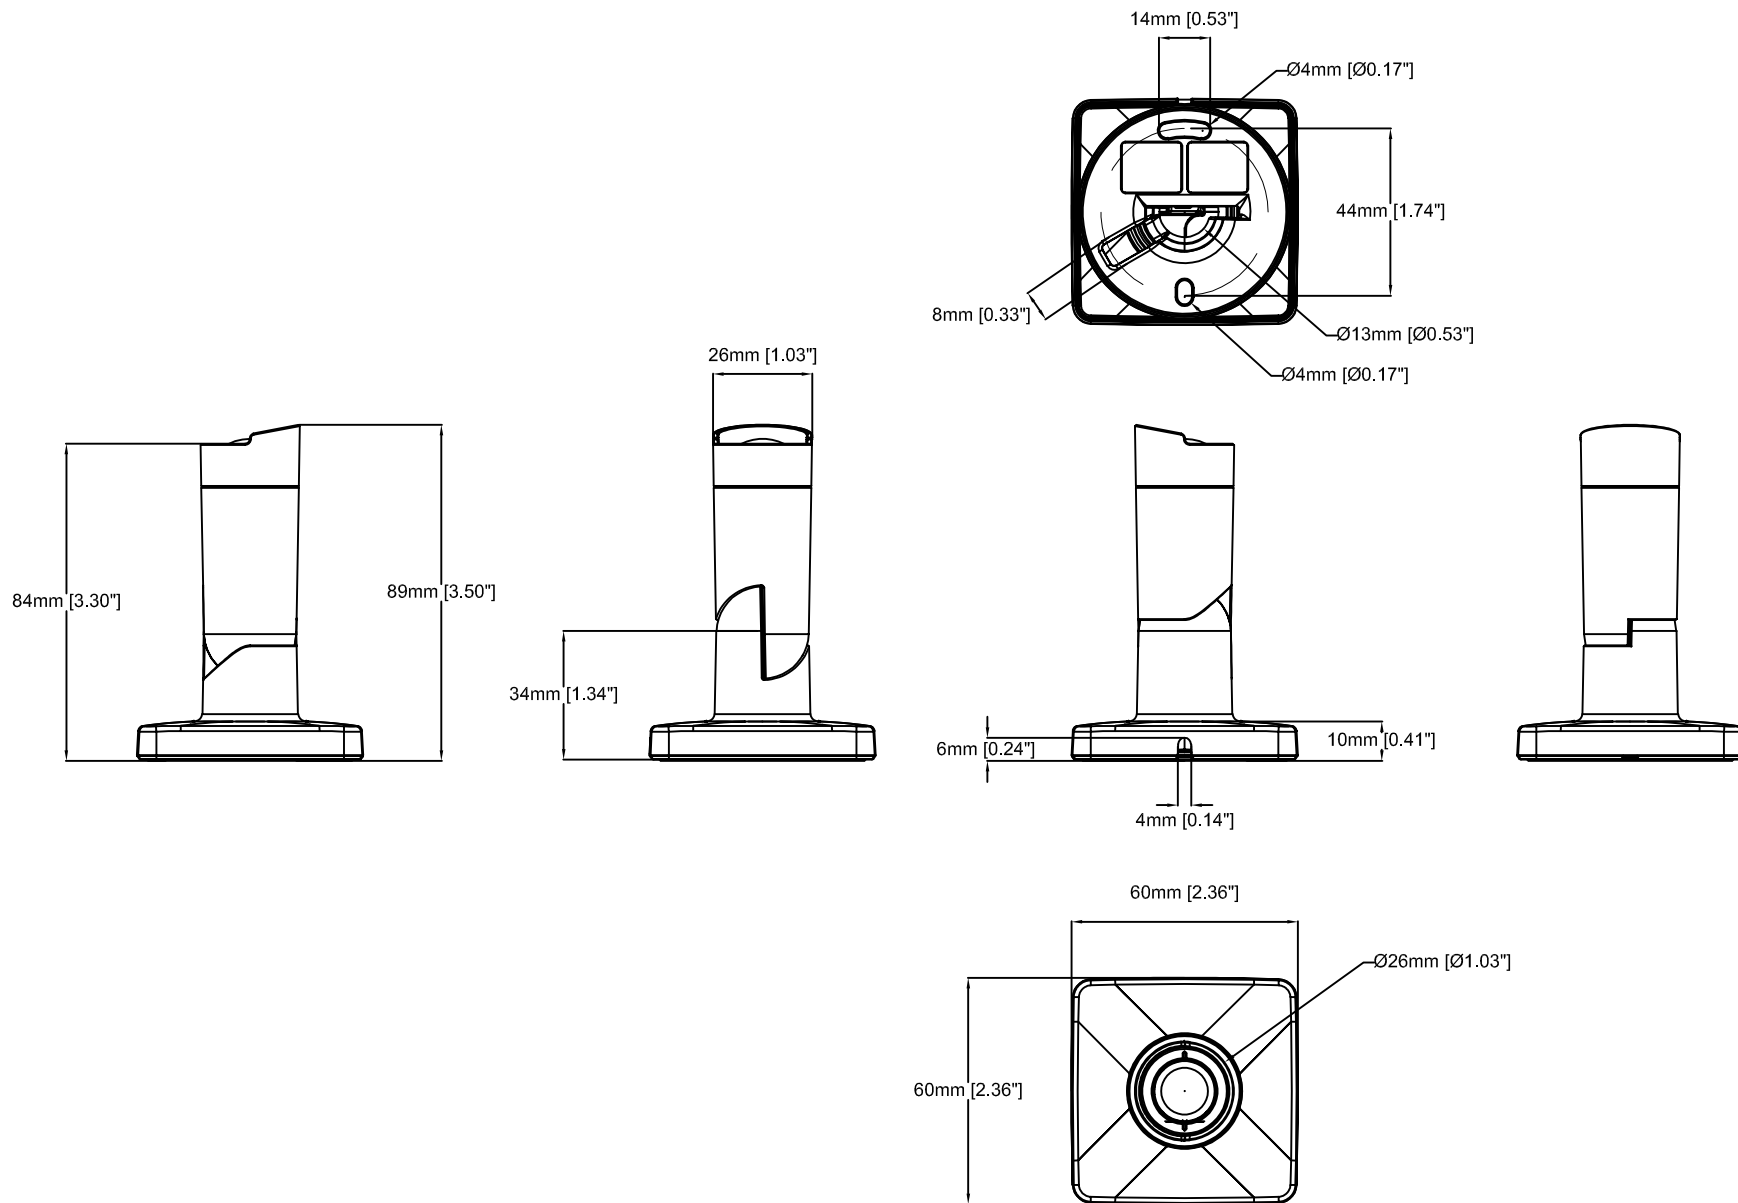

16mm [0.63"]

22mm [0.88"]

17mm [0.67"]

Ø4mm [Ø0.16"]

10mm [0.38"]

109mm [4.28"]

46mm [1.79"]

AXIS P12 MkII Main Unit

Revision	v.01	Revision date	2017-06-15
Paper size	A4	Release date	2016-06-15
Created by	JOT	Scale	1:1

AXIS F1004 Bullet

Revision	v.01	Revision date	2017-09-26
Paper size	A4	Release date	2016-06-01
Created by	JOT	Scale	1:2