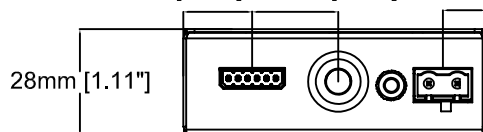

12mm [0.48"] 19mm [0.74"]

17mm [0.67"] 14mm [0.54"]

80mm [3.15"]

152mm [6.00"]

18mm [0.72"] 23mm [0.90"] 11mm [0.44"]

28mm [1.11"]

AXIS T8605 Media Converter Switch

Revision	v.01	Revision date	2017-12-29
Paper size	A4	Release date	2017-01-10
Created by	JOT	Scale	1:2