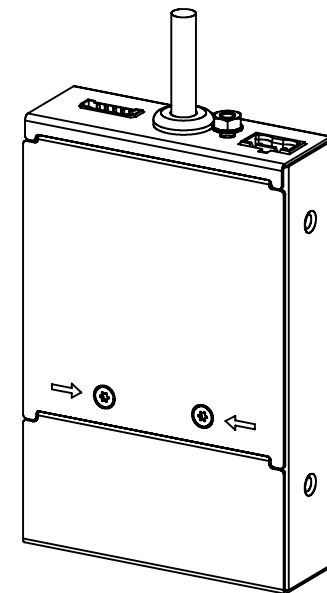

12mm [0.48"] 19mm [0.74"]

17mm [0.67"] 14mm [0.54"]

80mm [3.15"]

152mm [6.00"]

18mm [0.72"] 23mm [0.90"] 11mm [0.44"]

28mm [1.11"]

AXIS T8605 Media Converter Switch

Revision	v.01	Revision date	2017-12-29
Paper size	A4	Release date	2017-01-10
Created by	JOT	Scale	1:2