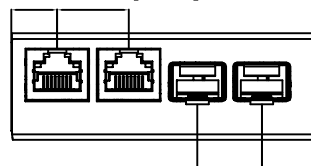

12mm [0.48"] 19mm [0.74"]

17mm [0.67"] 14mm [0.54"]

80mm [3.15"]

152mm [6.00"]

18mm [0.72"] 23mm [0.90"] 11mm [0.44"]

28mm [1.11"]

AXIS T8605 Media Converter Switch

Revision	v.01	Revision date	2017-12-29
Paper size	A4	Release date	2017-01-10
Created by	JOT	Scale	1:2