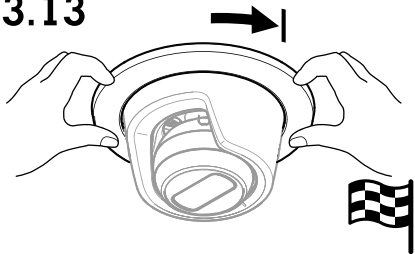

# 3.11

**3.12**

**3.13**

Installation guide

AXIS TM3213 Recessed Mount

© 2024 Axis Communications AB

Ver. M4.2

Date: June 2024