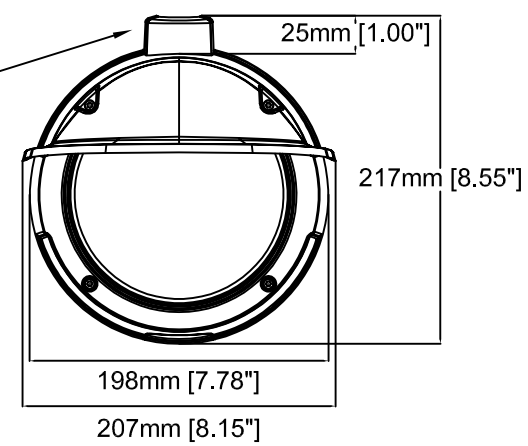

The adapter can also be mounted 180 degrees from this starting position

# AXIS P3807-PVE Network Camera

Revision	v.01	Revision date	2017-12-21
Paper size	A4	Release date	2018-03-01
Created by	JOT	Scale	1:5