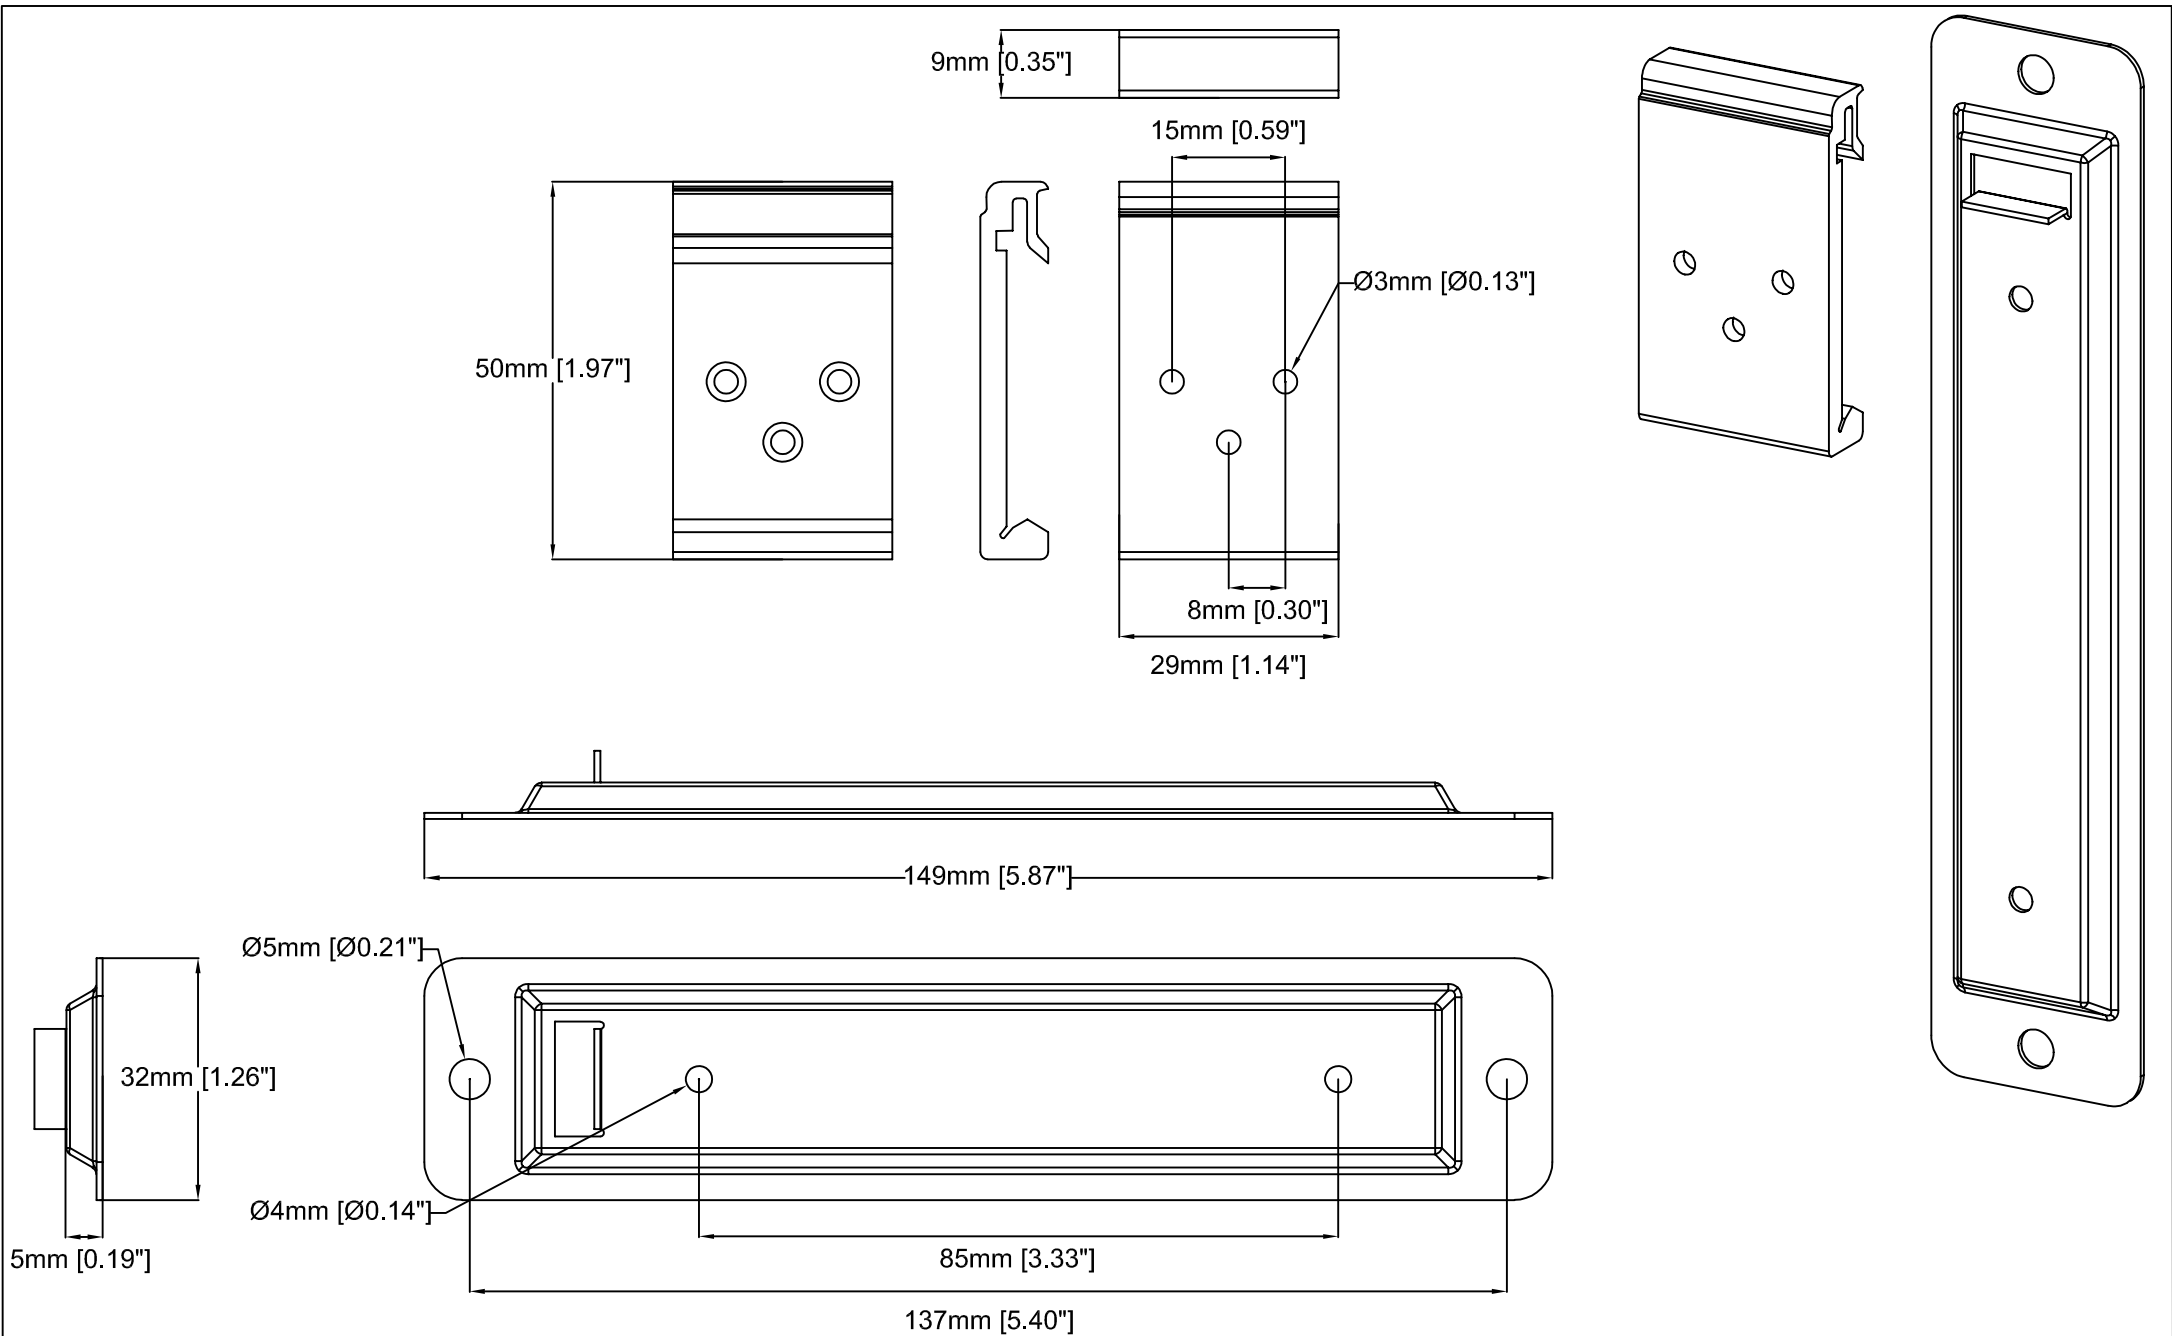

Ø3mm [Ø0.13"]

AXIS T8144 60 W Industrial Midspan

Revision	v.01	Revision date	2017-07-04
Paper size	A4	Release date	2017-08-09
Created by	JOT	Scale	1:2

AXIS T8144 DIN Rail Mount/Wall Mount

Revision	v.01	Revision date	2017-07-04
Paper size	A4	Release date	2017-08-07
Created by	JOT	Scale	1:1