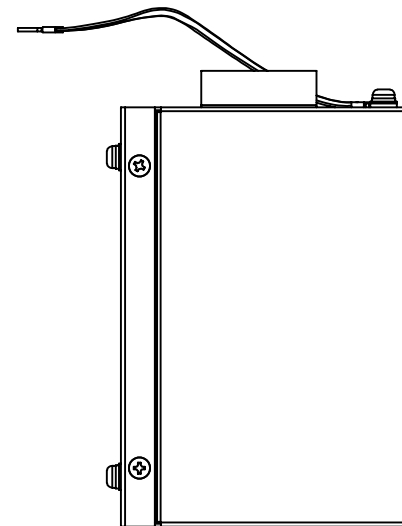

Ø3mm [Ø0.13"]

AXIS T8144 60 W Industrial Midspan

Revision	v.01	Revision date	2017-07-04
Paper size	A4	Release date	2017-08-09
Created by	JOT	Scale	1:2

AXIS T8144 DIN Rail Mount/Wall Mount

Revision	v.01	Revision date	2017-07-04
Paper size	A4	Release date	2017-08-07
Created by	JOT	Scale	1:1