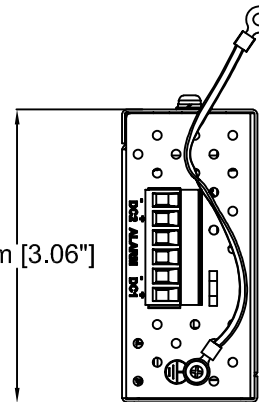

Ø3mm [Ø0.13"]

AXIS T8144 60 W Industrial Midspan

Revision	v.01	Revision date	2017-07-04
Paper size	A4	Release date	2017-08-09
Created by	JOT	Scale	1:2

AXIS T8144 DIN Rail Mount/Wall Mount

Revision	v.01	Revision date	2017-07-04
Paper size	A4	Release date	2017-08-07
Created by	JOT	Scale	1:1