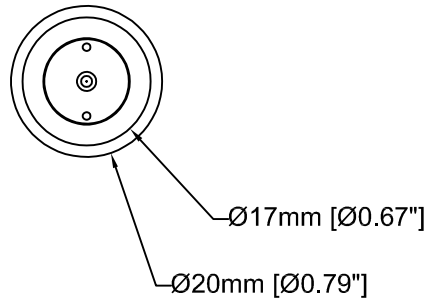

Revision	v.01	Revision date	2017-10-30
Paper size	A4	Release date	2014-05-08
Created by	JOT	Scale	1:2

Revision	v.01	Revision date	2017-10-30
Paper size	A4	Release date	2014-05-08
Created by	JOT	Scale	1:1

Ø44mm [Ø1.73"]

20mm [0.80"]

Ø20mm [Ø0.79"]

Ø55mm [Ø2.17"]

32mm [1.25"]

Revision	v.01	Revision date	2017-10-30
Paper size	A4	Release date	2014-05-08
Created by	JOT	Scale	1:1