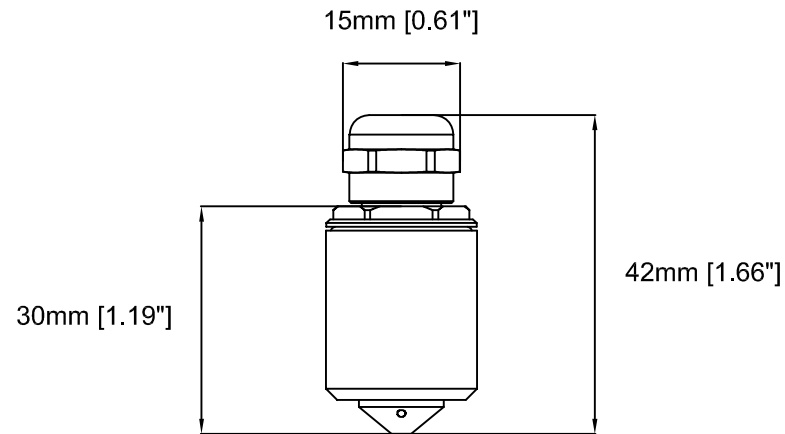

Revision	v.01	Revision date	2017-10-30
Paper size	A4	Release date	2014-05-08
Created by	JOT	Scale	1:2

Revision	v.01	Revision date	2017-10-30
Paper size	A4	Release date	2014-05-08
Created by	JOT	Scale	1:1

Ø44mm [Ø1.73"]

20mm [0.80"]

Ø20mm [Ø0.79"]

Ø55mm [Ø2.17"]

32mm [1.25"]

Revision	v.01	Revision date	2017-10-30
Paper size	A4	Release date	2014-05-08
Created by	JOT	Scale	1:1