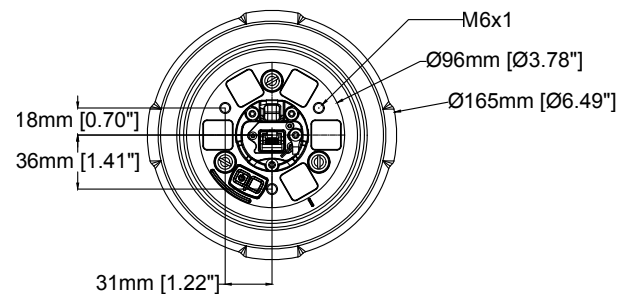

Ø155mm [Ø6.10"]

AXIS Q6155-E PTZ Network Camera

Revision	v.02	Revision date	2018-05-25
Paper size	A4	Release date	2016-09-01
Created by	KAN	Scale	1:5