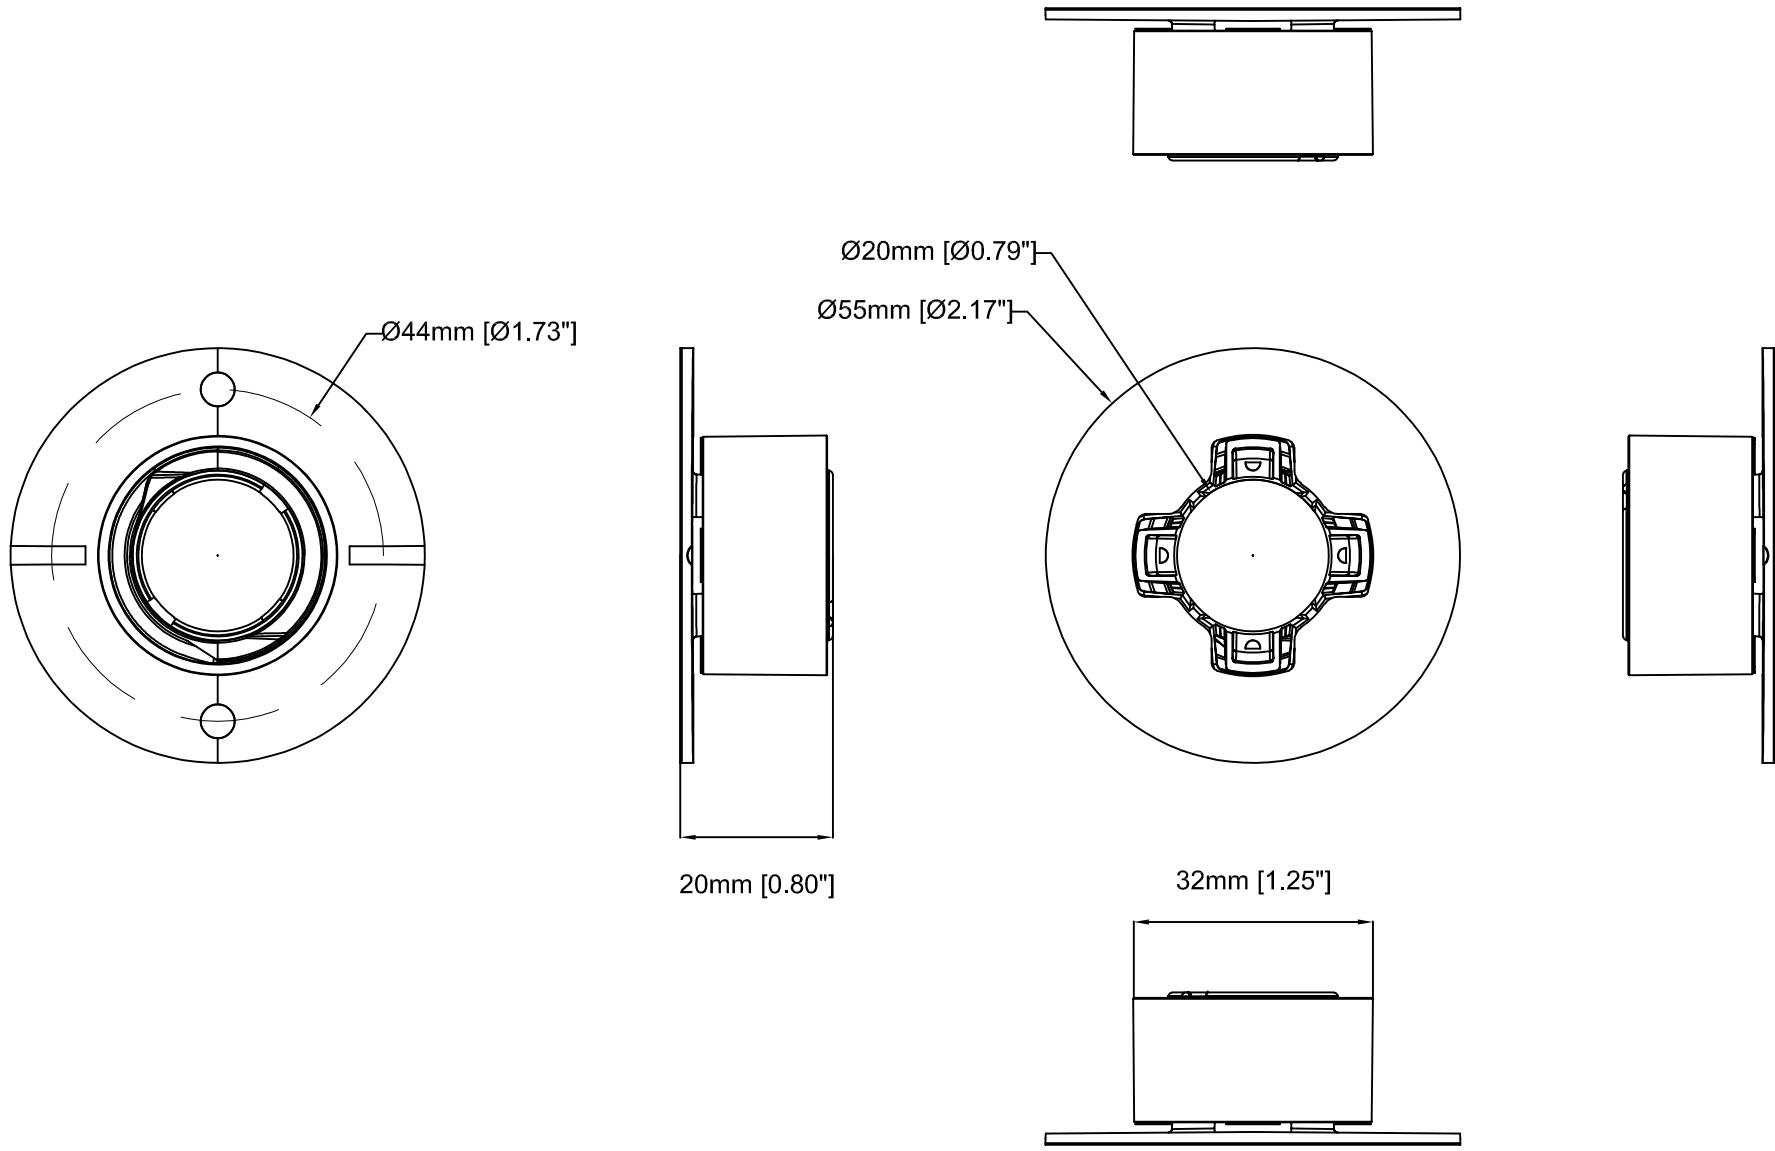

Revision	v.01	Revision date	2017-10-30
Paper size	A4	Release date	2015-05-08
Created by	JOT	Scale	1:2

Revision	v.01	Revision date	2017-10-30
Paper size	A4	Release date	2014-05-08
Created by	JOT	Scale	1:1

Revision	v.01	Revision date	2017-10-30
Paper size	A4	Release date	2014-05-08
Created by	JOT	Scale	1:1

Revision	v.01	Revision date	2017-10-30
Paper size	A4	Release date	2014-05-08
Created by	JOT	Scale	1:2