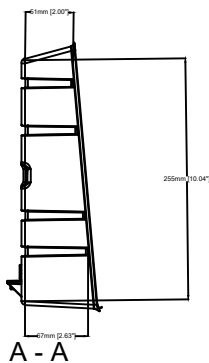

B - B

A - A

115mm [4.53"]

Ø9mm [Ø0.34"]

165mm [6.50"]

65mm [2.54"]

25mm [0.97"]

48mm [1.90"]

405mm [15.93"]

347mm [13.66"]

51mm [2.00"]

B

B

28mm [1.10"]

190mm [7.48"]

333mm [13.10"]

130mm [5.11"]

# AXIS T91H61 Wall Mount

Revision	v.02	Revision date	2019-10-23
Paper size	A4	Release date	2016-12-23
Created by	JOT/JSK	Scale	1:8