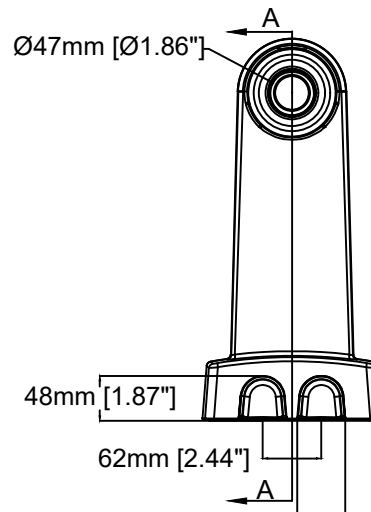

B - B

A - A

115mm [4.53"]

Ø9mm [Ø0.34"]

165mm [6.50"]

65mm [2.54"]

25mm [0.97"]

48mm [1.90"]

405mm [15.93"]

347mm [13.66"]

51mm [2.00"]

B

B

28mm [1.10"]

190mm [7.48"]

333mm [13.10"]

130mm [5.11"]

# AXIS T91H61 Wall Mount

Revision	v.02	Revision date	2019-10-23
Paper size	A4	Release date	2016-12-23
Created by	JOT/JSK	Scale	1:8