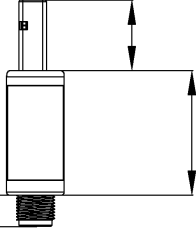

Esquemas de dimensiones

AXIS D3110 Connectivity Hub

Revision	v.01	Revision date	2021-05-31
Paper size	A4	Release date	2021-05-31
Created by	JSK	Scale	1:3

© 2021 Axis Communications

12mm [0.47"]

9mm [0.37"]

5mm [0.20"]

Ø6mm [Ø0.25"]

20mm [0.80"]

37mm [1.45"]

17mm [0.66"]

www.axis.com

LM842 WiFi 802.11ac / Bluetooth® 5.0 USB Combi Adapter

Revision	v.01	Revision date	2023-10-19
Paper size	A4	Release date	2023-10-19
Created by	MIF	Scale	1:1

© 2023 Axis Communications

Adjustable 360° Swivel
with 3 tilt options.

LM256 RP SMA Dual Band 2.4GHz and 5.8GHz Antenna

Revision	v.01	Revision date	2023-10-13
Paper size	A4	Release date	2023-10-13
Created by	MF	Scale	1:2