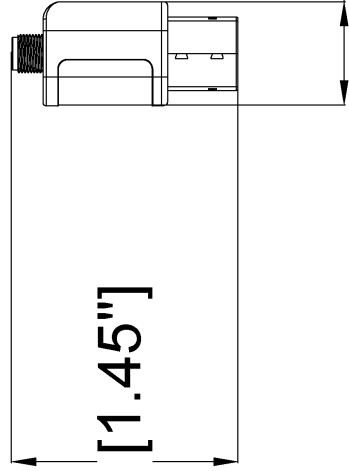

Esquemas de dimensiones

AXIS D3110 Connectivity Hub

Revision	v.01	Revision date	2021-05-31
Paper size	A4	Release date	2021-05-31
Created by	JSK	Scale	1:3

© 2021 Axis Communications

12mm [0.47"]

9mm [0.37"]

5mm [0.20"]

Ø6mm [Ø0.25"]

20mm [0.80"]

37mm [1.45"]

17mm [0.66"]

www.axis.com

LM842 WiFi 802.11ac / Bluetooth® 5.0 USB Combi Adapter

Revision	v.01	Revision date	2023-10-19
Paper size	A4	Release date	2023-10-19
Created by	MIF	Scale	1:1

© 2023 Axis Communications

Adjustable 360° Swivel
with 3 tilt options.

LM256 RP SMA Dual Band 2.4GHz and 5.8GHz Antenna

Revision	v.01	Revision date	2023-10-13
Paper size	A4	Release date	2023-10-13
Created by	MF	Scale	1:2