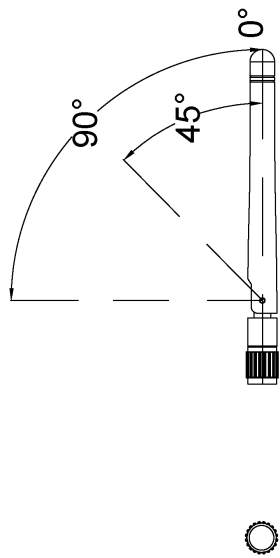

Esquemas de dimensiones

AXIS D3110 Connectivity Hub

Revision	v.01	Revision date	2021-05-31
Paper size	A4	Release date	2021-05-31
Created by	JSK	Scale	1:3

© 2021 Axis Communications

12mm [0.47"]

9mm [0.37"]

5mm [0.20"]

Ø6mm [Ø0.25"]

20mm [0.80"]

37mm [1.45"]

17mm [0.66"]

www.axis.com

LM842 WiFi 802.11ac / Bluetooth® 5.0 USB Combi Adapter

Revision	v.01	Revision date	2023-10-19
Paper size	A4	Release date	2023-10-19
Created by	MIF	Scale	1:1

© 2023 Axis Communications

Adjustable 360° Swivel
with 3 tilt options.

LM256 RP SMA Dual Band 2.4GHz and 5.8GHz Antenna

Revision	v.01	Revision date	2023-10-13
Paper size	A4	Release date	2023-10-13
Created by	MF	Scale	1:2