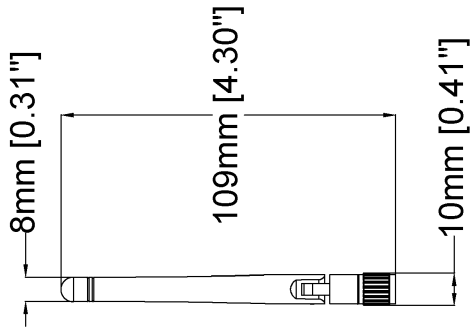

Esquemas de dimensiones

AXIS D3110 Connectivity Hub

Revision	v.01	Revision date	2021-05-31
Paper size	A4	Release date	2021-05-31
Created by	JSK	Scale	1:3

© 2021 Axis Communications

12mm [0.47"]

9mm [0.37"]

5mm [0.20"]

Ø6mm [Ø0.25"]

20mm [0.80"]

37mm [1.45"]

17mm [0.66"]

www.axis.com

LM842 WiFi 802.11ac / Bluetooth® 5.0 USB Combi Adapter

Revision	v.01	Revision date	2023-10-19
Paper size	A4	Release date	2023-10-19
Created by	MIF	Scale	1:1

© 2023 Axis Communications

Adjustable 360° Swivel
with 3 tilt options.

LM256 RP SMA Dual Band 2.4GHz and 5.8GHz Antenna

Revision	v.01	Revision date	2023-10-13
Paper size	A4	Release date	2023-10-13
Created by	MF	Scale	1:2