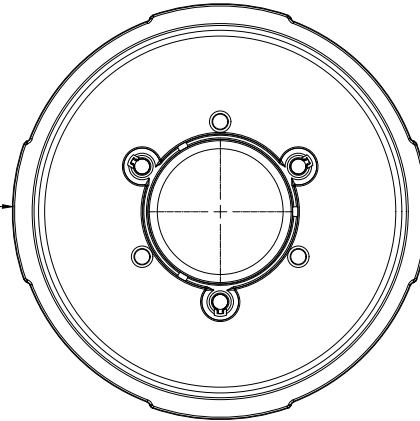

15mm [0.57"]
19mm [0.73"]

Ø165mm [Ø6.49"]

Revision	v.01	Revision date	2023-11-17
Paper size	A4	Release date	2023-11-17
Created by	MF	Scale	1:3