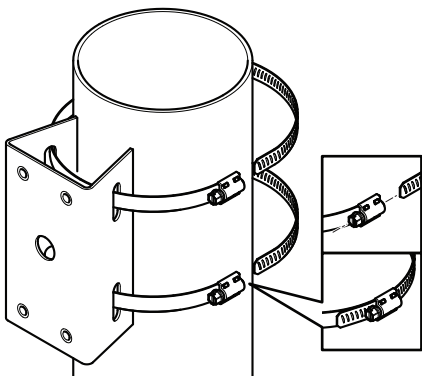

INSTALLATION GUIDE

AXIS T91C67 Pole Mount

1x

2x

4x

4x

4x

Ø 90 mm - Ø 160 mm
(Ø 3.5 in - Ø 6.3 in)

≤ 10 kg (22 lb)

1

2

2.0 Nm
(1.5 lb ft)

3