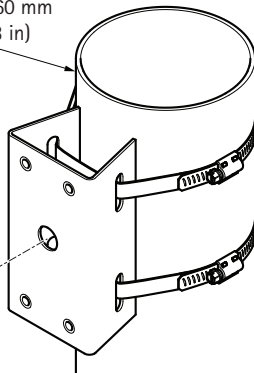

INSTALLATION GUIDE

AXIS T91C67 Pole Mount

1x

2x

4x

4x

4x

Ø 90 mm - Ø 160 mm
(Ø 3.5 in - Ø 6.3 in)

≤ 10 kg (22 lb)

1

2

2.0 Nm
(1.5 lb ft)

3