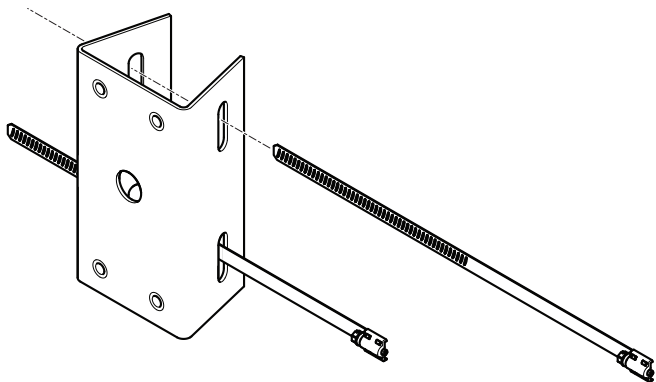

INSTALLATION GUIDE

AXIS T91C67 Pole Mount

1x

2x

4x

4x

4x

Ø 90 mm - Ø 160 mm
(Ø 3.5 in - Ø 6.3 in)

≤ 10 kg (22 lb)

1

2

2.0 Nm
(1.5 lb ft)

3